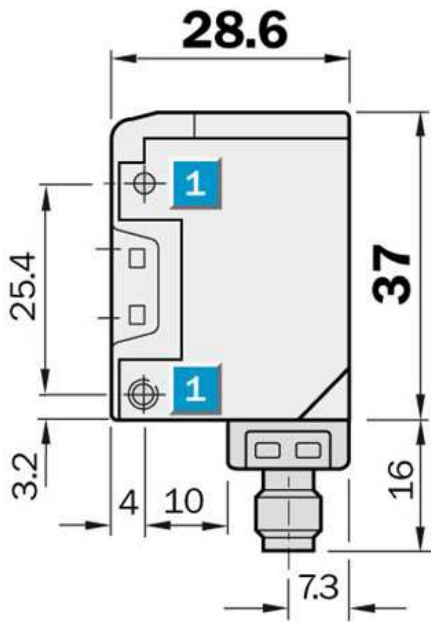

Sensing range min ... max::	0.1 m ... 0.65 m, 0.1 m ... 0.8 m
Type of light:	Visible red light
Laser:	Visible red light
Sensing range max.:	0.1 m ... 0.65 m, 0.1 m ... 0.8 m
Light spot size:	Approx. 30 mm at 0.5 m distance

**Technical data**

Design::	Rectangular
Dimensions (W x H x D):	12 mm x 28.6 mm x 37 mm
Supply voltage min ... max.:	DC 10 ... 30 V <sup>1)</sup>
Output type:	NPN: open collector: Q
Switching mode:	Light-/dark-switching via L/D control cable
Response time::	≤ 0.7 ms
Enclosure rating::	IP 67
Ambient operation temperature, min ... max.:	-25 °C ... +55 °C
Housing material:	Stainless steel/ABS
Series:	W170
Polarisation filter:	-
AS Interface chip:	0

<sup>1)</sup> Limit values

**Dimensional drawing**

- [1] Mounting hole,  $\varnothing$  3 mm with integrated M3 thread
- [2] LED signal strength indicator, red: light received  $\geq$  switching threshold
- [3] Center of optical axis, receiver
- [4] Center of optical axis, sender