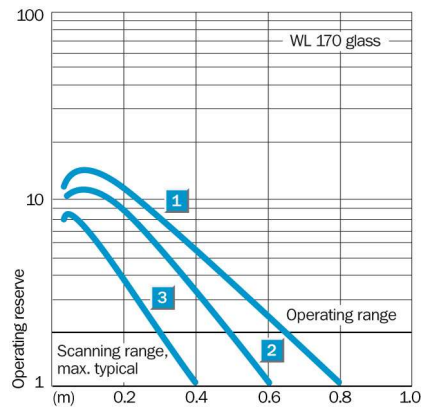

Characteristic curve