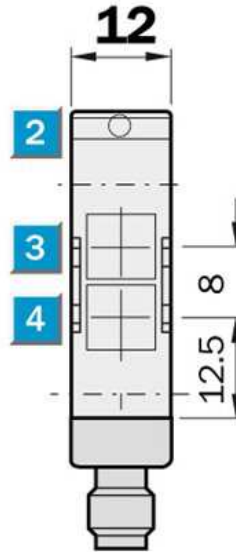

Sensing range min ... max::	0.1 m ... 0.65 m, 0.1 m ... 0.8 m
Type of light:	Visible red light
Laser:	Visible red light
Sensing range max.:	0.1 m ... 0.65 m, 0.1 m ... 0.8 m
Light spot size:	Approx. 30 mm at 0.5 m distance

**Technical data**

Design::	Rectangular
Dimensions (W x H x D):	12 mm x 28.6 mm x 37 mm
Supply voltage min ... max.:	DC 10 ... 30 V <sup>1)</sup>
Output type:	NPN: open collector: Q
Switching mode:	Light-/dark-switching via L/D control cable
Response time::	≤ 0.7 ms
Enclosure rating::	IP 67
Ambient operation temperature, min ... max.:	-25 °C ... +55 °C
Housing material:	Stainless steel/ABS
Series:	W170
Polarisation filter:	-
AS Interface chip:	0

<sup>1)</sup> Limit values

**Dimensional drawing**

- [1] Mounting hole,  $\varnothing$  3 mm with integrated M3 thread
- [2] LED signal strength indicator, red: light received  $\geq$  switching threshold
- [3] Center of optical axis, receiver
- [4] Center of optical axis, sender