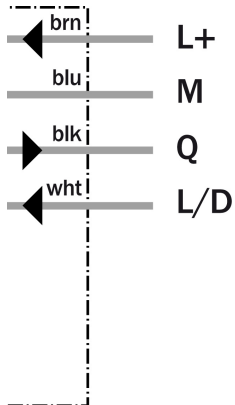

Connection diagram