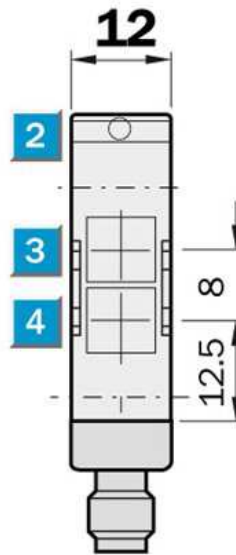

Photoelectric sensors
Photoelectric retro-reflective sensor, Product
group W170

WL170-P132

Model Name > [WL170-P132](#)
Part No. > [6010189](#)

Product features

Sensing range min ... max::	0.01 m ... 3.5 m, 0.01 m ... 4 m
Type of light:	Visible red light
Laser:	Visible red light
Sensing range max.:	0.01 m ... 3.5 m, 0.01 m ... 4 m
Light spot size:	Approx. 200 mm at 2.5 m distance

Technical data

Design::	Rectangular
Dimensions (W x H x D):	12 mm x 28.6 mm x 37 mm
Supply voltage min ... max.:	DC 10 ... 30 V ¹⁾
Output type:	PNP: open collector: Q
Switching mode:	Light-/dark-switching via L/D control cable
Response time::	≤ 0.7 ms
Enclosure rating::	IP 67
Ambient operation temperature, min ... max.:	-25 °C ... +55 °C
Housing material:	Stainless steel/ABS
Series:	W170
Polarisation filter:	✓
AS Interface chip:	0

¹⁾ Limit values

Dimensional drawing

- [1] Mounting hole, \varnothing 3 mm with integrated M3 thread
- [2] LED signal strength indicator, red: light received \geq switching threshold
- [3] Optical axis, receiver
- [4] Optical axis, sender