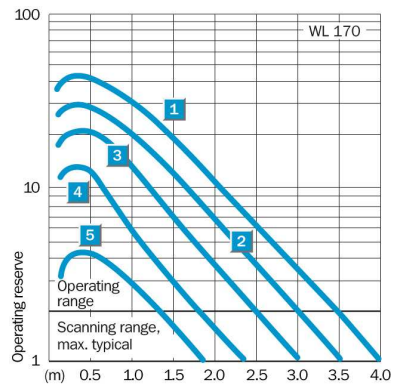

Technical data

Design::	Rectangular
Dimensions (W x H x D):	12 mm x 28.6 mm x 37 mm
Supply voltage min ... max.:	DC 10 ... 30 V ¹⁾
Output type:	PNP: open collector: Q
Switching mode:	Light-/dark-switching via L/D control cable
Response time::	≤ 0.7 ms
Enclosure rating::	IP 67
Ambient operation temperature, min ... max.:	-25 °C ... +55 °C
Housing material:	Stainless steel/ABS
Series:	W170
Polarisation filter:	✓
AS Interface chip:	0

¹⁾ Limit values

Dimensional drawing

- [1] Mounting hole, \varnothing 3 mm with integrated M3 thread
- [2] LED signal strength indicator, red: light received \geq switching threshold
- [3] Optical axis, receiver
- [4] Optical axis, sender

Adjustment possible

Connection type

Connection diagram

Characteristic curve

Australia

Phone +61 3 9457 0600
1800 33 48 02 – tollfree
E-Mail sales@sick.com.au

Belgium/Luxembourg

Phone +32 (0)2 466 55 66
E-Mail info@sick.be