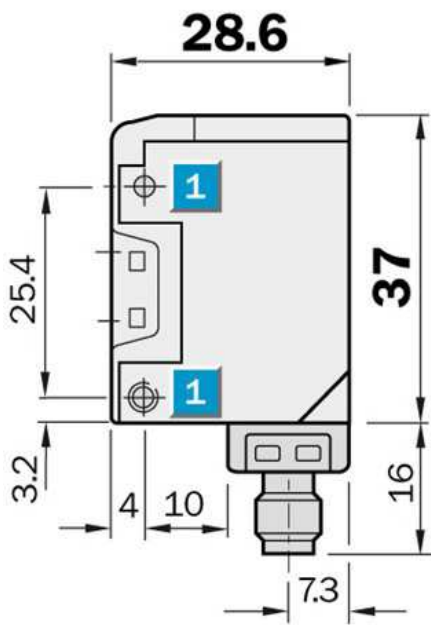

Photoelectric sensors
Photoelectric retro-reflective sensor, Product
group W170

WL170-P132

Model Name > [WL170-P132](#)
Part No. > [6010189](#)

Product features

Sensing range min ... max::	0.01 m ... 3.5 m, 0.01 m ... 4 m
Type of light:	Visible red light
Laser:	Visible red light
Sensing range max.:	0.01 m ... 3.5 m, 0.01 m ... 4 m
Light spot size:	Approx. 200 mm at 2.5 m distance

Technical data

Design::	Rectangular
Dimensions (W x H x D):	12 mm x 28.6 mm x 37 mm
Supply voltage min ... max.:	DC 10 ... 30 V ¹⁾
Output type:	PNP: open collector: Q
Switching mode:	Light-/dark-switching via L/D control cable
Response time::	≤ 0.7 ms
Enclosure rating::	IP 67
Ambient operation temperature, min ... max.:	-25 °C ... +55 °C
Housing material:	Stainless steel/ABS
Series:	W170
Polarisation filter:	✓
AS Interface chip:	0

¹⁾ Limit values

Dimensional drawing

- [1] Mounting hole, \varnothing 3 mm with integrated M3 thread
- [2] LED signal strength indicator, red: light received \geq switching threshold
- [3] Optical axis, receiver
- [4] Optical axis, sender