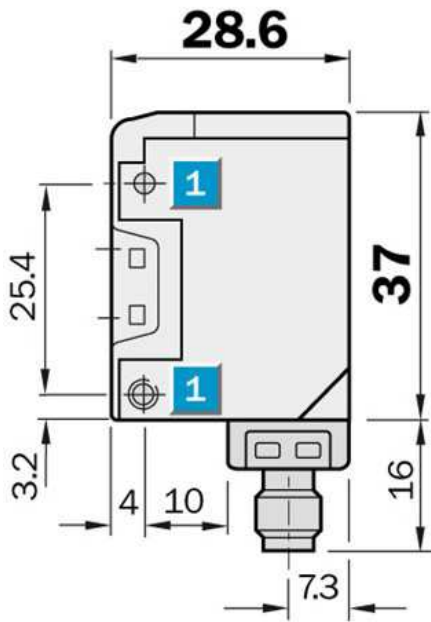

Photoelectric sensors
Photoelectric retro-reflective sensor, Product
group W170

WL170-P430

Model Name > [WL170-P430](#)
Part No. > [6010190](#)

Product features

Sensing range min ... max::	0 m ... 0.3 m
Type of light:	Visible red light
Laser:	Visible red light
Sensing range max.:	0 m ... 3.5 m
Light spot size:	Approx. 200 mm at 2.5 m distance

Technical data

Design::	Rectangular
Dimensions (W x H x D):	12 mm x 28.6 mm x 37 mm
Supply voltage min ... max.:	DC 10 ... 30 V ¹⁾
Output type:	PNP: open collector: Q
Switching mode:	Light-/dark-switching via L/D control cable
Response time::	≤ 0.7 ms
Enclosure rating::	IP 67
Ambient operation temperature, min ... max.:	-25 °C ... +55 °C
Housing material:	Stainless steel/ABS
Series:	W170
Polarisation filter:	✓
AS Interface chip:	0

¹⁾ Limit values

Dimensional drawing

- [1] Mounting hole, \varnothing 3 mm with integrated M3 thread
- [2] LED signal strength indicator, red: light received \geq switching threshold
- [3] Optical axis, receiver
- [4] Optical axis, sender