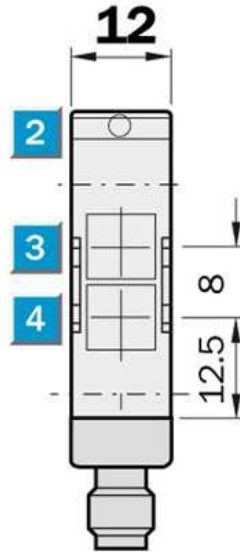

Photoelectric sensors
Photoelectric retro-reflective sensor, Product
group W170

WL170-P430

Model Name > [WL170-P430](#)
Part No. > [6010190](#)

Product features

Sensing range min ... max::	0 m ... 0.3 m
Type of light:	Visible red light
Laser:	Visible red light
Sensing range max.:	0 m ... 3.5 m
Light spot size:	Approx. 200 mm at 2.5 m distance

Technical data

Design::	Rectangular
Dimensions (W x H x D):	12 mm x 28.6 mm x 37 mm
Supply voltage min ... max.:	DC 10 ... 30 V ¹⁾
Output type:	PNP: open collector: Q
Switching mode:	Light-/dark-switching via L/D control cable
Response time::	≤ 0.7 ms
Enclosure rating::	IP 67
Ambient operation temperature, min ... max.:	-25 °C ... +55 °C
Housing material:	Stainless steel/ABS
Series:	W170
Polarisation filter:	✓
AS Interface chip:	0

¹⁾ Limit values

Dimensional drawing

- [1] Mounting hole, \varnothing 3 mm with integrated M3 thread
- [2] LED signal strength indicator, red: light received \geq switching threshold
- [3] Optical axis, receiver
- [4] Optical axis, sender