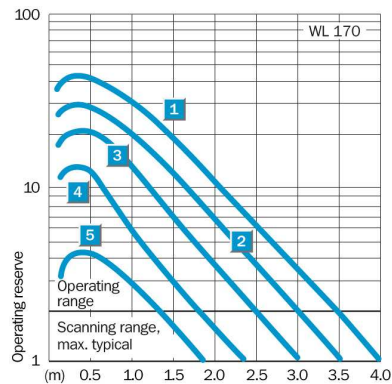

Technical data

Design::	Rectangular
Dimensions (W x H x D):	12 mm x 28.6 mm x 37 mm
Supply voltage min ... max.:	DC 10 ... 30 V ¹⁾
Output type:	PNP: open collector: Q
Switching mode:	Light-/dark-switching via L/D control cable
Response time::	≤ 0.7 ms
Enclosure rating::	IP 67
Ambient operation temperature, min ... max.:	-25 °C ... +55 °C
Housing material:	Stainless steel/ABS
Series:	W170
Polarisation filter:	✓
AS Interface chip:	0

¹⁾ Limit values

Dimensional drawing

- [1] Mounting hole, \varnothing 3 mm with integrated M3 thread
- [2] LED signal strength indicator, red: light received \geq switching threshold
- [3] Optical axis, receiver
- [4] Optical axis, sender

Adjustment possible

Connection type

Connection diagram

Characteristic curve

Australia

Phone +61 3 9457 0600
1800 33 48 02 – tollfree
E-Mail sales@sick.com.au

Belgium/Luxembourg

Phone +32 (0)2 466 55 66
E-Mail info@sick.be