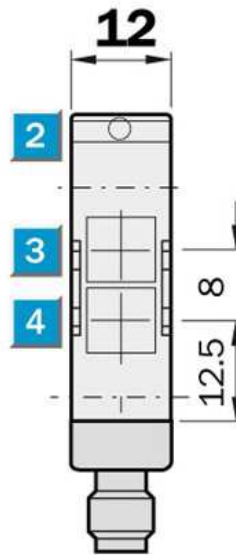

Photoelectric sensors
Photoelectric retro-reflective sensor, Product
group W170

WL170-N430

Model Name > [WL170-N430](#)
Part No. > [6010192](#)

Product features

Sensing range min ... max::	0.01 m ... 3.5 m, 0.01 m ... 4 m
Type of light:	Visible red light
Laser:	Visible red light
Sensing range max.:	0.01 m ... 3.5 m, 0.01 m ... 4 m
Light spot size:	Approx. 200 mm at 2.5 m distance

Technical data

Design::	Rectangular
Dimensions (W x H x D):	12 mm x 28.6 mm x 37 mm
Supply voltage min ... max.:	DC 10 ... 30 V ¹⁾
Output type:	NPN: open collector: Q
Switching mode:	Light-/dark-switching via L/D control cable
Response time::	≤ 0.7 ms
Enclosure rating::	IP 67
Ambient operation temperature, min ... max.:	-25 °C ... +55 °C
Housing material:	Stainless steel/ABS
Series:	W170
Polarisation filter:	✓
AS Interface chip:	0

¹⁾ Limit values

Dimensional drawing

- [1] Mounting hole, \varnothing 3 mm with integrated M3 thread
- [2] LED signal strength indicator, red: light received \geq switching threshold
- [3] Optical axis, receiver
- [4] Optical axis, sender