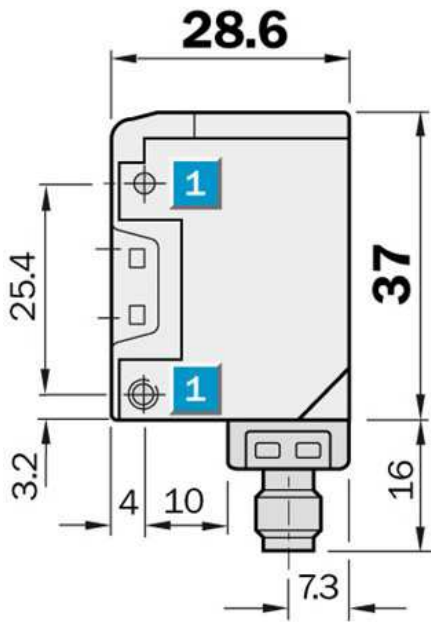

Photoelectric sensors
Photoelectric retro-reflective sensor, Product
group W170

WL170-N430

Model Name > [WL170-N430](#)
Part No. > [6010192](#)

Product features

Sensing range min ... max::	0.01 m ... 3.5 m, 0.01 m ... 4 m
Type of light:	Visible red light
Laser:	Visible red light
Sensing range max.:	0.01 m ... 3.5 m, 0.01 m ... 4 m
Light spot size:	Approx. 200 mm at 2.5 m distance

Technical data

Design::	Rectangular
Dimensions (W x H x D):	12 mm x 28.6 mm x 37 mm
Supply voltage min ... max.:	DC 10 ... 30 V ¹⁾
Output type:	NPN: open collector: Q
Switching mode:	Light-/dark-switching via L/D control cable
Response time::	≤ 0.7 ms
Enclosure rating::	IP 67
Ambient operation temperature, min ... max.:	-25 °C ... +55 °C
Housing material:	Stainless steel/ABS
Series:	W170
Polarisation filter:	✓
AS Interface chip:	0

¹⁾ Limit values

Dimensional drawing

- [1] Mounting hole, \varnothing 3 mm with integrated M3 thread
- [2] LED signal strength indicator, red: light received \geq switching threshold
- [3] Optical axis, receiver
- [4] Optical axis, sender