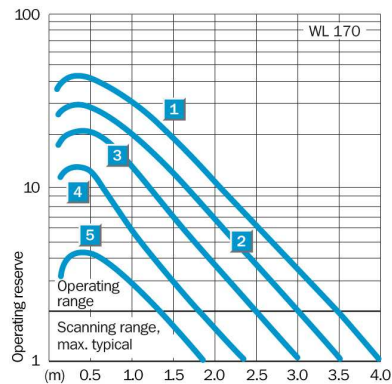

Technical data

Design::	Rectangular
Dimensions (W x H x D):	12 mm x 28.6 mm x 37 mm
Supply voltage min ... max.:	DC 10 ... 30 V ¹⁾
Output type:	NPN: open collector: Q
Switching mode:	Light-/dark-switching via L/D control cable
Response time::	≤ 0.7 ms
Enclosure rating::	IP 67
Ambient operation temperature, min ... max.:	-25 °C ... +55 °C
Housing material:	Stainless steel/ABS
Series:	W170
Polarisation filter:	✓
AS Interface chip:	0

¹⁾ Limit values

Dimensional drawing

- [1] Mounting hole, \varnothing 3 mm with integrated M3 thread
- [2] LED signal strength indicator, red: light received \geq switching threshold
- [3] Optical axis, receiver
- [4] Optical axis, sender

Adjustment possible

Connection type

Connection diagram

Characteristic curve

Australia

Phone +61 3 9457 0600
1800 33 48 02 – tollfree
E-Mail sales@sick.com.au

Belgium/Luxembourg

Phone +32 (0)2 466 55 66
E-Mail info@sick.be