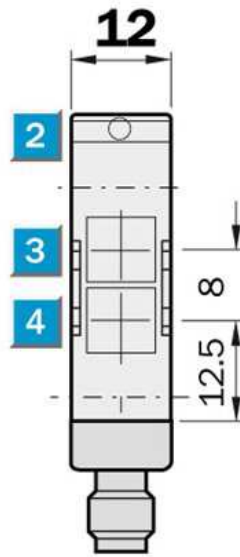

Photoelectric sensors
Background blanking, Photoelectric proximity
sensor, Product group W170

WT170-P112

Model Name > [WT170-P112](#)
Part No. > [6010193](#)

Product features

Sensing range min ... max::	10 mm ... 100 mm, 10 mm ... 90 mm
Type of light:	Visible red light
Laser:	Visible red light
Sensing range max.:	10 mm ... 100 mm, 10 mm ... 90 mm
Light spot size:	Approx. 3.5 mm at 40 mm distance

Technical data

Design::	Rectangular
Dimensions (W x H x D):	12 mm x 28.6 mm x 37 mm
Supply voltage min ... max.:	DC 10 ... 30 V ¹⁾
Output type:	PNP: open collector: Q
Switching mode:	Light-/dark-switching via L/D control cable
Response time::	≤ 0.7 ms
Enclosure rating::	IP 67
Ambient operation temperature, min ... max.:	-25 °C ... +55 °C
Housing material:	Stainless steel/ABS
Series:	W170
Polarisation filter:	-
AS Interface chip:	0

¹⁾ Limit values

Dimensional drawing

- [1] Mounting hole, \varnothing 3 mm with integrated M3 thread
- [2] LED signal strength indicator, red: light received \geq switching threshold
- [3] Center of optical axis, receiver
- [4] Center of optical axis, sender