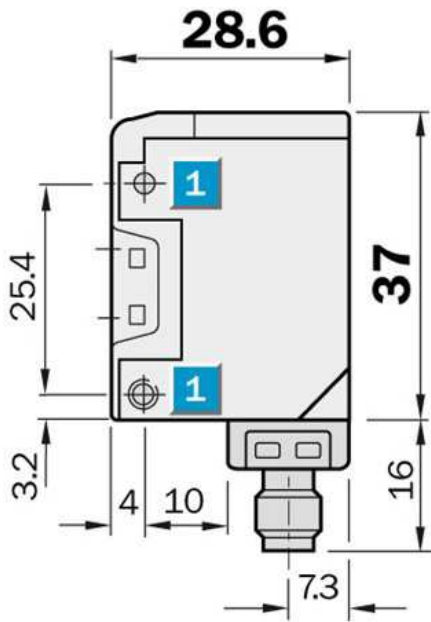

Photoelectric sensors
Background blanking, Photoelectric proximity
sensor, Product group W170

WT170-P112

Model Name > [WT170-P112](#)
Part No. > [6010193](#)

Product features

Sensing range min ... max::	10 mm ... 100 mm, 10 mm ... 90 mm
Type of light:	Visible red light
Laser:	Visible red light
Sensing range max.:	10 mm ... 100 mm, 10 mm ... 90 mm
Light spot size:	Approx. 3.5 mm at 40 mm distance

Technical data

Design::	Rectangular
Dimensions (W x H x D):	12 mm x 28.6 mm x 37 mm
Supply voltage min ... max.:	DC 10 ... 30 V ¹⁾
Output type:	PNP: open collector: Q
Switching mode:	Light-/dark-switching via L/D control cable
Response time::	≤ 0.7 ms
Enclosure rating::	IP 67
Ambient operation temperature, min ... max.:	-25 °C ... +55 °C
Housing material:	Stainless steel/ABS
Series:	W170
Polarisation filter:	-
AS Interface chip:	0

¹⁾ Limit values

Dimensional drawing

- [1] Mounting hole, \varnothing 3 mm with integrated M3 thread
- [2] LED signal strength indicator, red: light received \geq switching threshold
- [3] Center of optical axis, receiver
- [4] Center of optical axis, sender