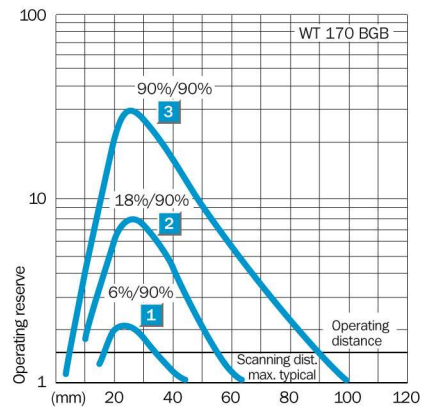

Technical data

Design::	Rectangular
Dimensions (W x H x D):	12 mm x 28.6 mm x 37 mm
Supply voltage min ... max.:	DC 10 ... 30 V ¹⁾
Output type:	PNP: open collector: Q
Switching mode:	Light-/dark-switching via L/D control cable
Response time::	≤ 0.7 ms
Enclosure rating::	IP 67
Ambient operation temperature, min ... max.:	-25 °C ... +55 °C
Housing material:	Stainless steel/ABS
Series:	W170
Polarisation filter:	-
AS Interface chip:	0

¹⁾ Limit values

Dimensional drawing

- [1] Mounting hole, \varnothing 3 mm with integrated M3 thread
- [2] LED signal strength indicator, red: light received \geq switching threshold
- [3] Center of optical axis, receiver
- [4] Center of optical axis, sender

Adjustment possible

Connection type

Connection diagram

Characteristic curve

Australia

Phone +61 3 9457 0600
1800 33 48 02 – tollfree
E-Mail sales@sick.com.au

Belgium/Luxembourg

Phone +32 (0)2 466 55 66
E-Mail info@sick.be