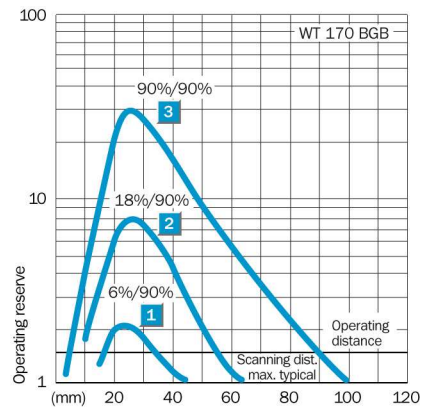

Characteristic curve