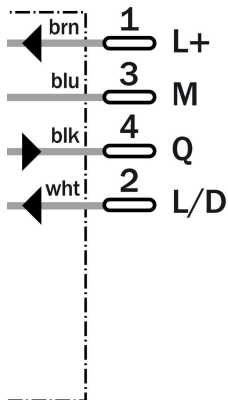

Connection diagram