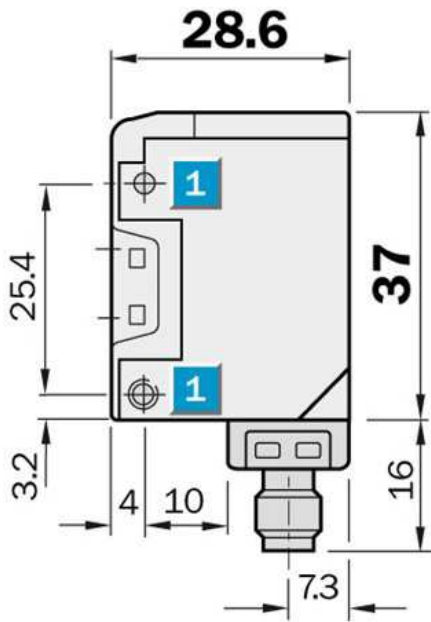

Photoelectric sensors  
Background blanking, Photoelectric proximity  
sensor, Product group W170

WT170-P410

**Model Name** > WT170-P410  
**Part No.** > 6010194

**Product features**

Sensing range min ... max::	10 mm ... 100 mm, 10 mm ... 90 mm
Type of light:	Visible red light
Laser:	Visible red light
Sensing range max.:	10 mm ... 100 mm, 10 mm ... 90 mm
Light spot size:	Approx. 3.5 mm at 40 mm distance

**Technical data**

Design::	Rectangular
Dimensions (W x H x D):	12 mm x 28.6 mm x 37 mm
Supply voltage min ... max.:	DC 10 ... 30 V <sup>1)</sup>
Output type:	PNP: open collector: Q
Switching mode:	Light-/dark-switching via L/D control cable
Response time::	≤ 0.7 ms
Enclosure rating::	IP 67
Ambient operation temperature, min ... max.:	-25 °C ... +55 °C
Housing material:	Stainless steel/ABS
Series:	W170
Polarisation filter:	-
AS Interface chip:	0

<sup>1)</sup> Limit values

**Dimensional drawing**

- [1] Mounting hole,  $\varnothing$  3 mm with integrated M3 thread
- [2] LED signal strength indicator, red: light received  $\geq$  switching threshold
- [3] Center of optical axis, receiver
- [4] Center of optical axis, sender