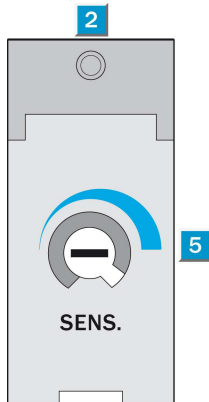

Adjustment possible