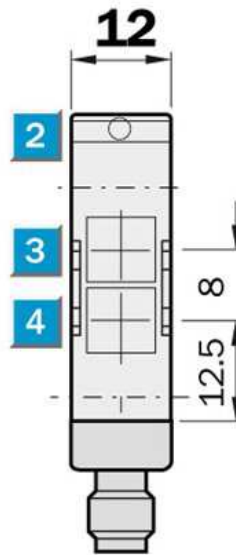

Photoelectric sensors  
Background blanking, Photoelectric proximity  
sensor, Product group W170

WT170-P410

**Model Name** > WT170-P410  
**Part No.** > 6010194

**Product features**

Sensing range min ... max::	10 mm ... 100 mm, 10 mm ... 90 mm
Type of light:	Visible red light
Laser:	Visible red light
Sensing range max.:	10 mm ... 100 mm, 10 mm ... 90 mm
Light spot size:	Approx. 3.5 mm at 40 mm distance

**Technical data**

Design::	Rectangular
Dimensions (W x H x D):	12 mm x 28.6 mm x 37 mm
Supply voltage min ... max.:	DC 10 ... 30 V <sup>1)</sup>
Output type:	PNP: open collector: Q
Switching mode:	Light-/dark-switching via L/D control cable
Response time::	≤ 0.7 ms
Enclosure rating::	IP 67
Ambient operation temperature, min ... max.:	-25 °C ... +55 °C
Housing material:	Stainless steel/ABS
Series:	W170
Polarisation filter:	-
AS Interface chip:	0

<sup>1)</sup> Limit values

**Dimensional drawing**

- [1] Mounting hole,  $\varnothing$  3 mm with integrated M3 thread
- [2] LED signal strength indicator, red: light received  $\geq$  switching threshold
- [3] Center of optical axis, receiver
- [4] Center of optical axis, sender