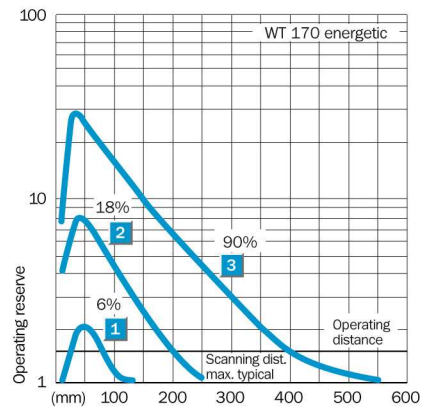

Technical data

Design::	Rectangular
Dimensions (W x H x D):	12 mm x 28.6 mm x 37 mm
Supply voltage min ... max.:	DC 10 ... 30 V ¹⁾
Output type:	PNP: open collector: Q
Switching mode:	Light-/dark-switching via L/D control cable
Response time::	≤ 0.7 ms
Enclosure rating::	IP 67
Ambient operation temperature, min ... max.:	-25 °C ... +55 °C
Housing material:	Stainless steel/ABS
Series:	W170
Polarisation filter:	-
AS Interface chip:	0

¹⁾ Limit values

Dimensional drawing

- |1| Mounting hole, \varnothing 3 mm with integrated M3 thread
- |2| LED signal strength indicator, red: light received \geq switching threshold
- |3| Center of optical axis, receiver
- |4| Center of optical axis, sender

Adjustment possible

Connection type

Connection diagram

Characteristic curve

Australia

Phone +61 3 9457 0600
1800 33 48 02 – tollfree
E-Mail sales@sick.com.au

Belgium/Luxembourg

Phone +32 (0)2 466 55 66
E-Mail info@sick.be