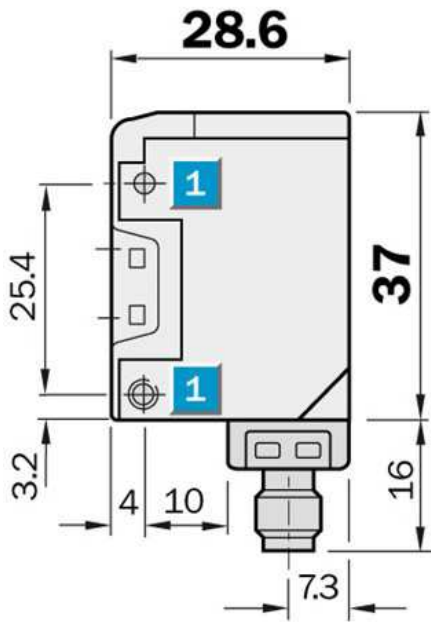

Photoelectric sensors
Energetic, Photoelectric proximity sensor,
Product group W170

WT170-P132

Model Name > [WT170-P132](#)
Part No. > [6010197](#)

Product features

Sensing range min ... max::	10 mm ... 400 mm, 10 mm ... 550 mm
Type of light:	Visible red light
Laser:	Visible red light
Sensing range max.:	10 mm ... 400 mm, 10 mm ... 550 mm
Light spot size:	Approx. 40 mm at 400 mm distance

Technical data

Design::	Rectangular
Dimensions (W x H x D):	12 mm x 28.6 mm x 37 mm
Supply voltage min ... max.:	DC 10 ... 30 V ¹⁾
Output type:	PNP: open collector: Q
Switching mode:	Light-/dark-switching via L/D control cable
Response time::	≤ 0.7 ms
Enclosure rating::	IP 67
Ambient operation temperature, min ... max.:	-25 °C ... +55 °C
Housing material:	Stainless steel/ABS
Series:	W170
Polarisation filter:	-
AS Interface chip:	0

¹⁾ Limit values

Dimensional drawing

- |1| Mounting hole, \varnothing 3 mm with integrated M3 thread
- |2| LED signal strength indicator, red: light received \geq switching threshold
- |3| Center of optical axis, receiver
- |4| Center of optical axis, sender