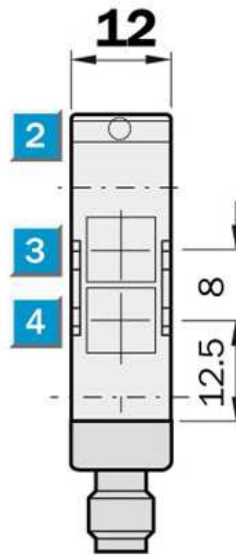

Photoelectric sensors
Energetic, Photoelectric proximity sensor,
Product group W170

WT170-P132

Model Name > [WT170-P132](#)
Part No. > [6010197](#)

Product features

Sensing range min ... max::	10 mm ... 400 mm, 10 mm ... 550 mm
Type of light:	Visible red light
Laser:	Visible red light
Sensing range max.:	10 mm ... 400 mm, 10 mm ... 550 mm
Light spot size:	Approx. 40 mm at 400 mm distance

Technical data

Design::	Rectangular
Dimensions (W x H x D):	12 mm x 28.6 mm x 37 mm
Supply voltage min ... max.:	DC 10 ... 30 V ¹⁾
Output type:	PNP: open collector: Q
Switching mode:	Light-/dark-switching via L/D control cable
Response time::	≤ 0.7 ms
Enclosure rating::	IP 67
Ambient operation temperature, min ... max.:	-25 °C ... +55 °C
Housing material:	Stainless steel/ABS
Series:	W170
Polarisation filter:	-
AS Interface chip:	0

¹⁾ Limit values

Dimensional drawing

- |1| Mounting hole, \varnothing 3 mm with integrated M3 thread
- |2| LED signal strength indicator, red: light received \geq switching threshold
- |3| Center of optical axis, receiver
- |4| Center of optical axis, sender