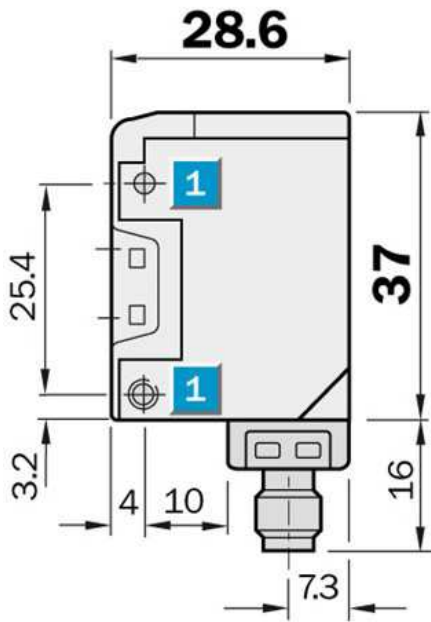

### Product features

Sensing range min ... max::	10 mm ... 400 mm, 10 mm ... 550 mm
Type of light:	Visible red light
Laser:	Visible red light
Sensing range max.:	10 mm ... 400 mm, 10 mm ... 550 mm
Light spot size:	Approx. 40 mm at 400 mm distance

### Technical data

Design::	Rectangular
Dimensions (W x H x D):	12 mm x 28.6 mm x 37 mm
Supply voltage min ... max.:	DC 10 ... 30 V <sup>1)</sup>
Output type:	NPN: open collector: Q
Switching mode:	Light-/dark-switching via L/D control cable
Response time::	≤ 0.7 ms
Enclosure rating::	IP 67
Ambient operation temperature, min ... max.:	-25 °C ... +55 °C
Housing material:	Stainless steel/ABS
Series:	W170
Polarisation filter:	-
AS Interface chip:	0

<sup>1)</sup> Limit values

**Dimensional drawing**

- [1] Mounting hole,  $\varnothing$  3 mm with integrated M3 thread
- [2] LED signal strength indicator, red: light received  $\geq$  switching threshold
- [3] Center of optical axis, receiver
- [4] Center of optical axis, sender