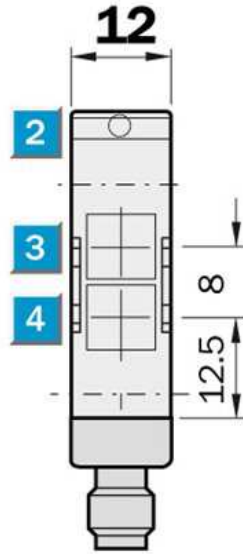

### Product features

Sensing range min ... max::	10 mm ... 400 mm, 10 mm ... 550 mm
Type of light:	Visible red light
Laser:	Visible red light
Sensing range max.:	10 mm ... 400 mm, 10 mm ... 550 mm
Light spot size:	Approx. 40 mm at 400 mm distance

### Technical data

Design::	Rectangular
Dimensions (W x H x D):	12 mm x 28.6 mm x 37 mm
Supply voltage min ... max.:	DC 10 ... 30 V <sup>1)</sup>
Output type:	NPN: open collector: Q
Switching mode:	Light-/dark-switching via L/D control cable
Response time::	≤ 0.7 ms
Enclosure rating::	IP 67
Ambient operation temperature, min ... max.:	-25 °C ... +55 °C
Housing material:	Stainless steel/ABS
Series:	W170
Polarisation filter:	-
AS Interface chip:	0

<sup>1)</sup> Limit values

**Dimensional drawing**

- [1] Mounting hole,  $\varnothing$  3 mm with integrated M3 thread
- [2] LED signal strength indicator, red: light received  $\geq$  switching threshold
- [3] Center of optical axis, receiver
- [4] Center of optical axis, sender