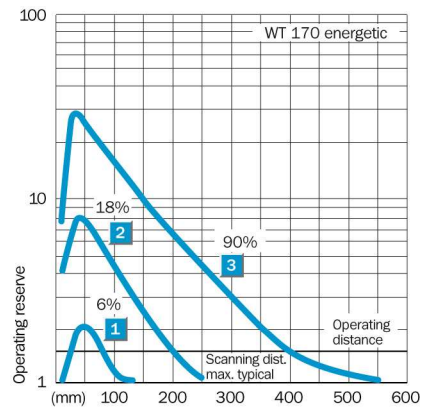

Characteristic curve