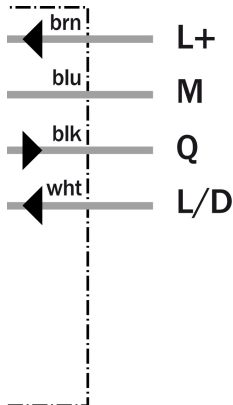

Connection diagram