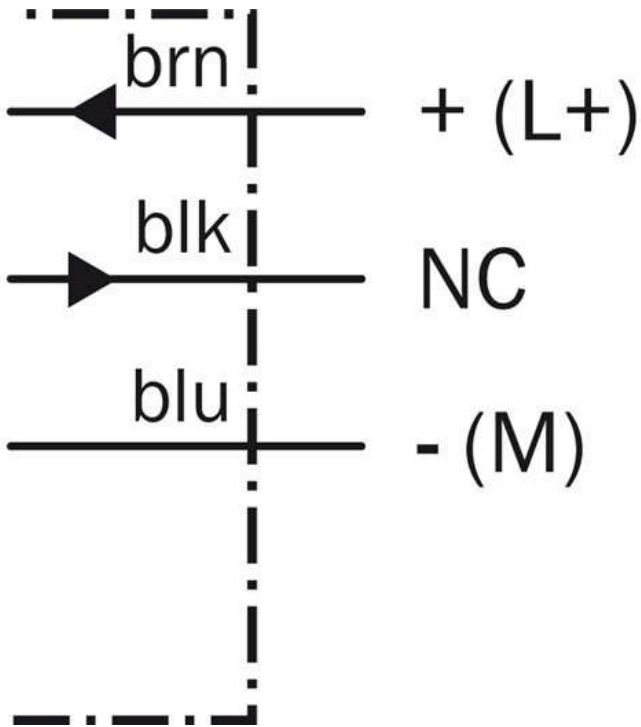

### Installation note

---

A:	6 mm
B:	12 mm
C:	12 mm
D:	6 mm
E:	0 mm
F:	16 mm
Remark:	Associated graphic see "Installation"

### Installation note

---

Dimensional drawing

All dimensions in mm (inch)

Connection diagram

**Connection type**

---

**Australia**