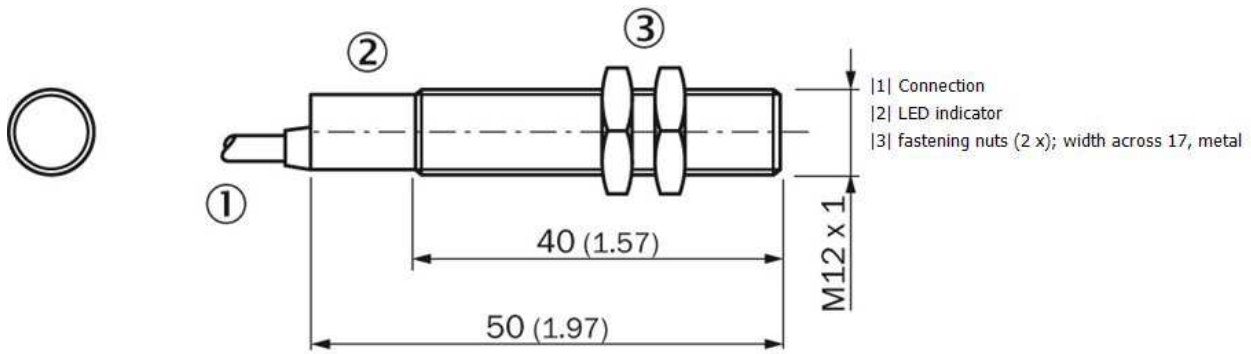

### Installation note

---

A:	6 mm
B:	12 mm
C:	12 mm
D:	6 mm
E:	0 mm
F:	16 mm
Remark:	Associated graphic see "Installation"

### Installation note

---

Dimensional drawing

All dimensions in mm (inch)

Connection diagram

**Connection type**

---

**Australia**