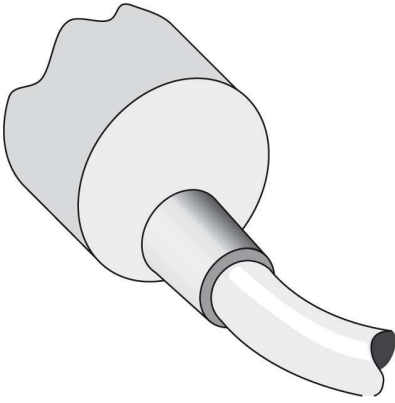

Cable material:	PVC
Conductor cross-section:	0.22 mm <sup>2</sup>
Wire-break protection:	0
Short-circuit protection:	✓
Reverse polarity protection:	✓
Power-up pulse protection:	✓
Shock and vibration resistance:	30 g, 11 ms/10 ... 55 Hz, 1 mm
Ambient temperature operation:	-25 °C ... 70 °C
Housing material:	Metal, Nickel-plated brass
Housing cap material:	Plastic
Housing length:	50 mm
Thread length:	40 mm
Tightening torque, max.:	10 Nm

### Installation note

---

Dimensional drawing

All dimensions in mm (inch)

Connection diagram

**Connection type**

---

**Australia**