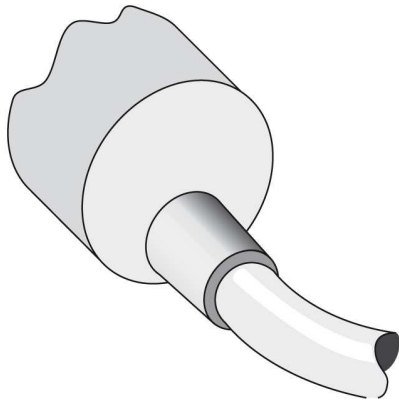

Cable material:	PVC
Conductor cross-section:	0.34 mm <sup>2</sup>
Wire-break protection:	0
Short-circuit protection:	✓
Reverse polarity protection:	✓
Power-up pulse protection:	✓
Shock and vibration resistance:	30 g, 11 ms/10 ... 55 Hz, 1 mm
Ambient temperature operation:	-25 °C ... 70 °C
Housing material:	Metal, Nickel-plated brass
Housing cap material:	Plastic
Housing length:	50 mm
Thread length:	32 mm
Tightening torque, max.:	30 Nm

### Installation note

Dimensional drawing

All dimensions in mm (inch)

Connection diagram

**Connection type**

---

**Australia**

Phone +61 3 9457 0600  
1800 33 48 02 – tollfree  
E-Mail sales@sick.com.au