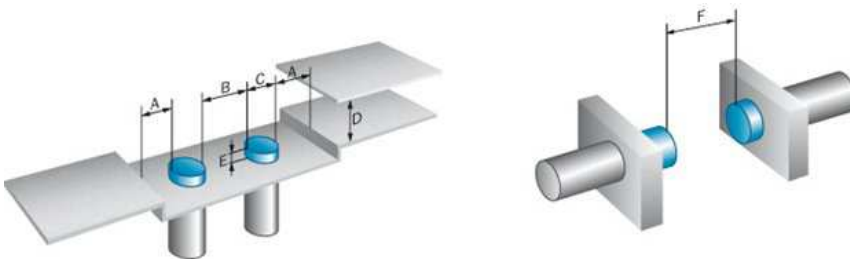

Cable material:	PVC
Conductor cross-section:	0.34 mm²
Wire-break protection:	0
Short-circuit protection:	✓
Reverse polarity protection:	✓
Power-up pulse protection:	✓
Shock and vibration resistance:	30 g, 11 ms/10 ... 55 Hz, 1 mm
Ambient temperature operation:	-25 °C ... 70 °C
Housing material:	Metal, Nickel-plated brass
Housing cap material:	Plastic
Housing length:	50 mm
Thread length:	32 mm
Tightening torque, max.:	30 Nm

1) At I_a max 2) Without load 3) U_b and T_a constant 4) Of S_r

Installation note

A:	18 mm
B:	36 mm
C:	18 mm
D:	24 mm
E:	16 mm
F:	64 mm
Remark:	Associated graphic see "Installation"

Installation note