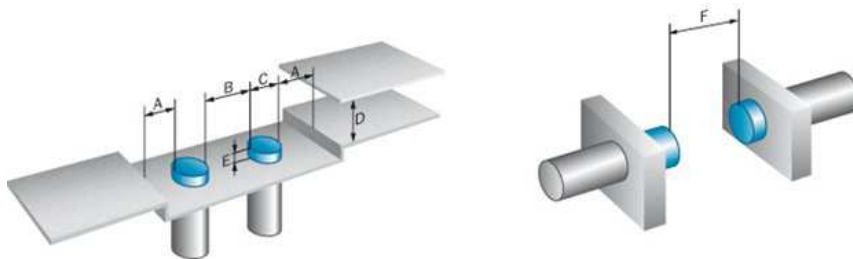

Cable material:	PVC
Conductor cross-section:	0.34 mm²
Wire-break protection:	0
Short-circuit protection:	✓
Reverse polarity protection:	✓
Power-up pulse protection:	✓
Shock and vibration resistance:	30 g, 11 ms/10 ... 55 Hz, 1 mm
Ambient temperature operation:	-25 °C ... 70 °C
Housing material:	Metal, Nickel-plated brass
Housing cap material:	Plastic
Housing length:	50 mm
Thread length:	32 mm
Tightening torque, max.:	30 Nm

1) At I_a max 2) Without load 3) U_b and T_a constant 4) Of Sr

Installation note

A:	18 mm
B:	36 mm
C:	18 mm
D:	24 mm
E:	16 mm
F:	64 mm
Remark:	Associated graphic see "Installation"

Installation note