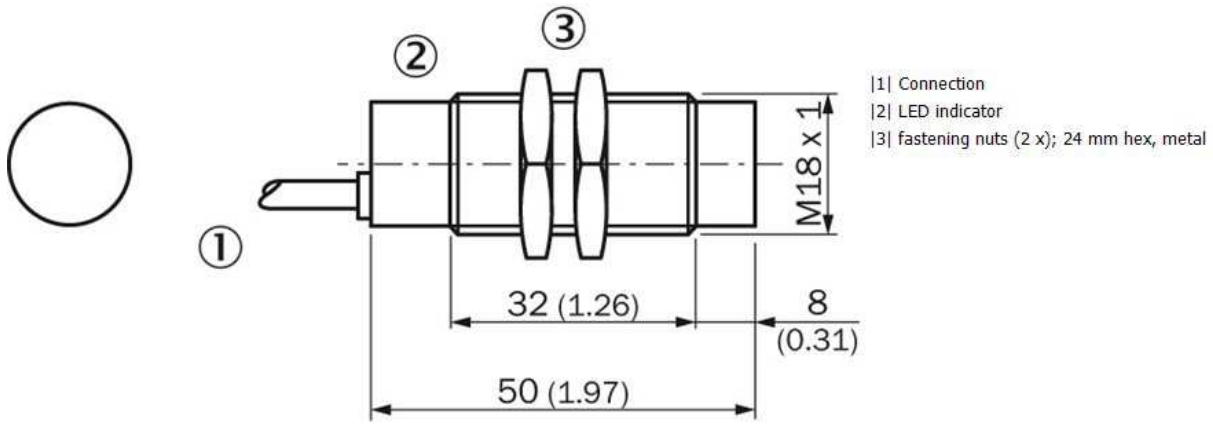

Dimensional drawing