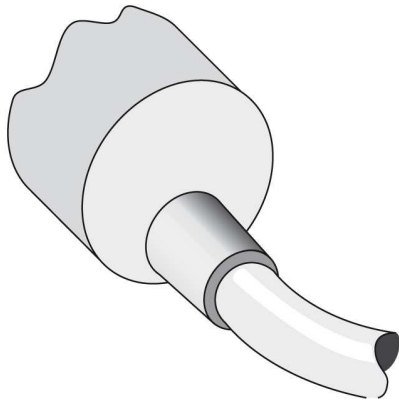

Cable material:	PVC
Conductor cross-section:	0.14 mm <sup>2</sup>
Short-circuit protection:	✓
Reverse polarity protection:	✓
Power-up pulse protection:	✓
Shock and vibration resistance:	30 g, 11 ms/10 ... 55 Hz, 1 mm
Ambient temperature operation:	-25 °C ... 70 °C
Housing material:	Metal, Nickel-plated brass
Housing cap material:	Plastic
Housing length:	45 mm
Thread length:	40.2 mm
Tightening torque, max.:	4 Nm

**Installation note**

---

Dimensional drawing

All dimensions in mm (inch)

Connection diagram

**Connection type**

---

**Australia**