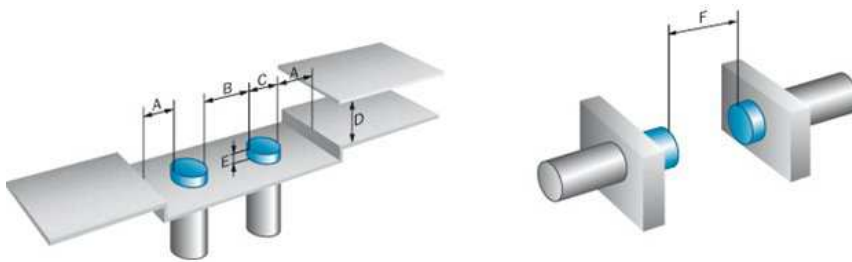

Cable material:	PVC
Conductor cross-section:	0.14 mm <sup>2</sup>
Short-circuit protection:	✓
Reverse polarity protection:	✓
Power-up pulse protection:	✓
Shock and vibration resistance:	30 g, 11 ms/10 ... 55 Hz, 1 mm
Ambient temperature operation:	-25 °C ... 70 °C
Housing material:	Metal, Nickel-plated brass
Housing cap material:	Plastic
Housing length:	45 mm
Thread length:	40.2 mm
Tightening torque, max.:	4 Nm

1) At I<sub>a</sub> max 2) Without load 3) U<sub>b</sub> and T<sub>a</sub> constant 4) Of Sr

**Installation note**

---

A:	3.25 mm
B:	8 mm
C:	8 mm
D:	4.5 mm
E:	0 mm
F:	12 mm
Remark:	Associated graphic see "Installation"

**Installation note**

---

Dimensional drawing

All dimensions in mm (inch)

Connection diagram

**Connection type**

---

**Australia**