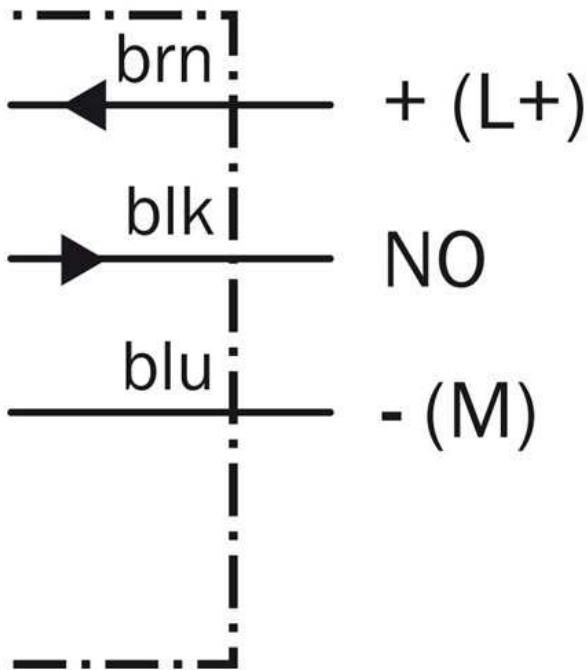

<sup>1)</sup> According to EN 60529

**Mechanics/electronics**

Supply voltage:	10 V DC ... 30 V DC
Residual ripple:	≤ 10 %
Voltage drop:	≤ 1.2 V <sup>1)</sup>
Power consumption:	≤ 20 mA <sup>2)</sup>
Time delay before availability:	≤ 100 ms
Hysteresis:	2 % ... 10 %
Repeatability:	≤ 2 % <sup>3) 4)</sup>
Temperature drift (of Sr):	± 10 %
EMC:	According to EN 60947-5-2
Output current I <sub>a</sub> :	≤ 200 mA

1) At I<sub>a</sub> max 2) Without load 3) U<sub>b</sub> and T<sub>a</sub> constant 4) Of Sr

**Installation note**

---

A:	3.25 mm
B:	8 mm
C:	8 mm
D:	4.5 mm
E:	0 mm
F:	12 mm
Remark:	Associated graphic see "Installation"

**Installation note**

---

Dimensional drawing

All dimensions in mm (inch)

Connection diagram

**Connection type**

---

**Australia**