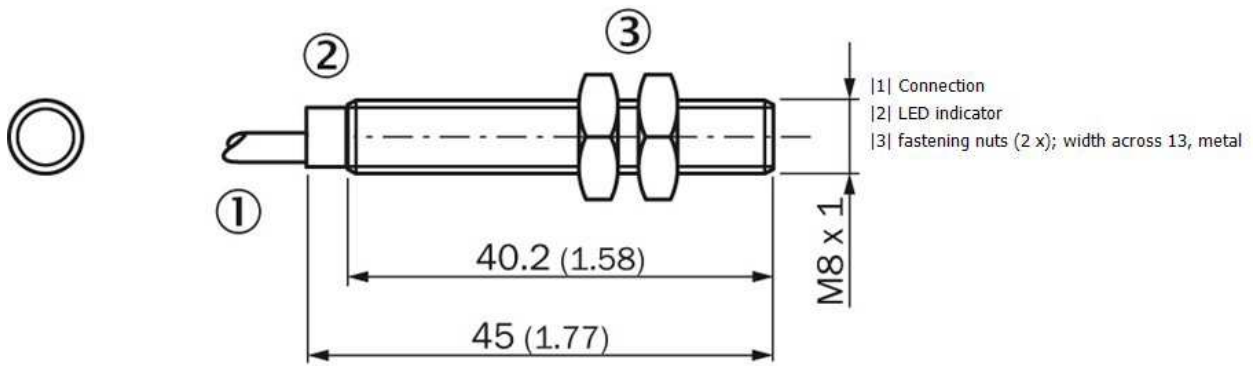

1) At I<sub>a</sub> max 2) Without load 3) U<sub>b</sub> and T<sub>a</sub> constant 4) Of Sr

**Installation note**

---

A:	3.25 mm
B:	8 mm
C:	8 mm
D:	4.5 mm
E:	0 mm
F:	12 mm
Remark:	Associated graphic see "Installation"

**Installation note**

---

Dimensional drawing

All dimensions in mm (inch)

Connection diagram

**Connection type**

---

**Australia**