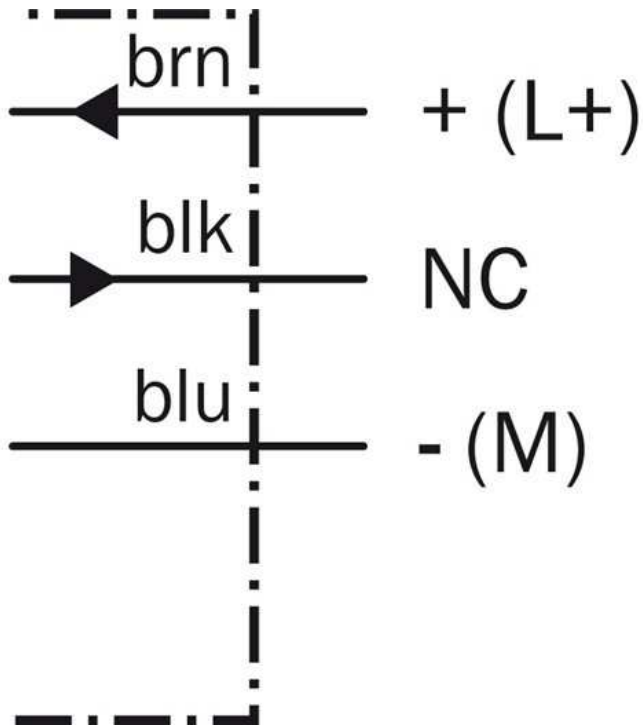

1) At I<sub>a</sub> max 2) Without load 3) U<sub>b</sub> and T<sub>a</sub> constant 4) Of Sr

**Installation note**

---

A:	3.25 mm
B:	8 mm
C:	8 mm
D:	4.5 mm
E:	0 mm
F:	12 mm
Remark:	Associated graphic see "Installation"

**Installation note**

---

Dimensional drawing

All dimensions in mm (inch)

Connection diagram

**Connection type**

---

**Australia**