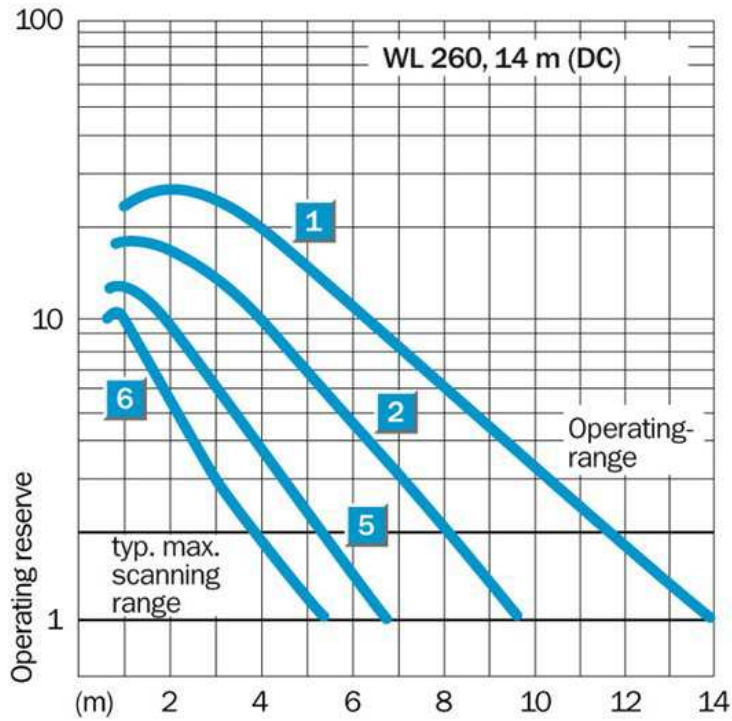

Features

Sensor/detection principle:	Photoelectric retro-reflective sensor
Dimensions (W x H x D):	25 mm x 78 mm x 63 mm
Housing design (light emission):	Rectangular
Sensing range max.:	0.01 m ... 14 m ¹⁾
Sensing range:::	0.01 m ... 11.5 m, 0.01 m ... 9.5 m ^{2) 3)}
Type of light:	Visible red light
Light source:	LED ⁴⁾
Light spot (distance):	240 mm (8 m)
Sensitivity adjustment:	Potentiometer, 270°
Angle of dispersion:	1.7 °

^{1) 3)} PL80A ²⁾ P250 ⁴⁾ Average service life 100,000 h at Ta = +25 °C

Mechanics/electronics

Supply voltage:	10 V DC ... 30 V DC ¹⁾
Residual ripple:	≤ 5 Vpp ²⁾
Power consumption:	≤ 35 mA ³⁾
Output type:	NPN, Light/dark-switching, selectable via light/dark selector, open collector

Adjustments possible

- |4| Status indicator LED, yellow: Output active
- |6| Sensing distance adjustment
- |7| Light/ dark rotary switch L= light switching, D= dark switching
- |8| Terminals

Connection diagram

Characteristic curve

Sensing range diagram

Reflector type	Operating range
1 PL 80 A	0.01 ... 11.5 m
2 P 250	0.01 ... 8 m
3 PL 50 A or PL 40 A	0.01 ... 9 m
4 PL 30 A or PL 31 A	0.01 ... 7 m
5 PL 20 A	0.01 ... 5.5 m
6 Reflective tape Diamond Grade	0.02 ... 4 m