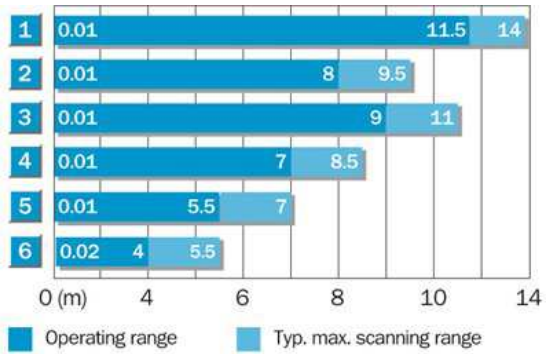

Adjustments possible

- |4| Status indicator LED, yellow: Output active
- |6| Sensing distance adjustment
- |7| Light/ dark rotary switch L= light switching, D= dark switching
- |8| Terminals

Connection diagram

Characteristic curve

Sensing range diagram

Reflector type	Operating range
1 PL 80 A	0.01 ... 11.5 m
2 P 250	0.01 ... 8 m
3 PL 50 A or PL 40 A	0.01 ... 9 m
4 PL 30 A or PL 31 A	0.01 ... 7 m
5 PL 20 A	0.01 ... 5.5 m
6 Reflective tape Diamond Grade	0.02 ... 4 m