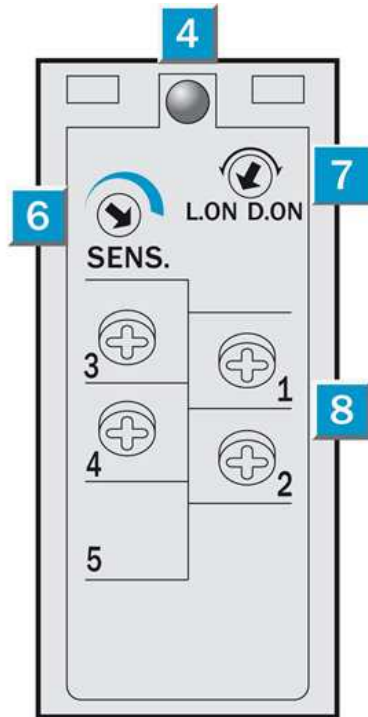

Features

Sensor/detection principle:	Photoelectric retro-reflective sensor
Dimensions (W x H x D):	25 mm x 78 mm x 63 mm
Housing design (light emission):	Rectangular
Sensing range max.:	0.01 m ... 14 m ¹⁾
Sensing range:::	0.01 m ... 11.5 m, 0.01 m ... 9.5 m ^{2) 3)}
Type of light:	Visible red light
Light source:	LED ⁴⁾
Light spot (distance):	240 mm (8 m)
Sensitivity adjustment:	Potentiometer, 270°
Angle of dispersion:	1.7 °

^{1) 3)} PL80A ²⁾ P250 ⁴⁾ Average service life 100,000 h at Ta = +25 °C

Mechanics/electronics

Supply voltage:	10 V DC ... 30 V DC ¹⁾
Residual ripple:	≤ 5 Vpp ²⁾
Power consumption:	≤ 35 mA ³⁾
Output type:	NPN, Light/dark-switching, selectable via light/dark selector, open collector

Adjustments possible

- |4| Status indicator LED, yellow: Output active
- |6| Sensing distance adjustment
- |7| Light/ dark rotary switch L= light switching, D= dark switching
- |8| Terminals

Connection diagram