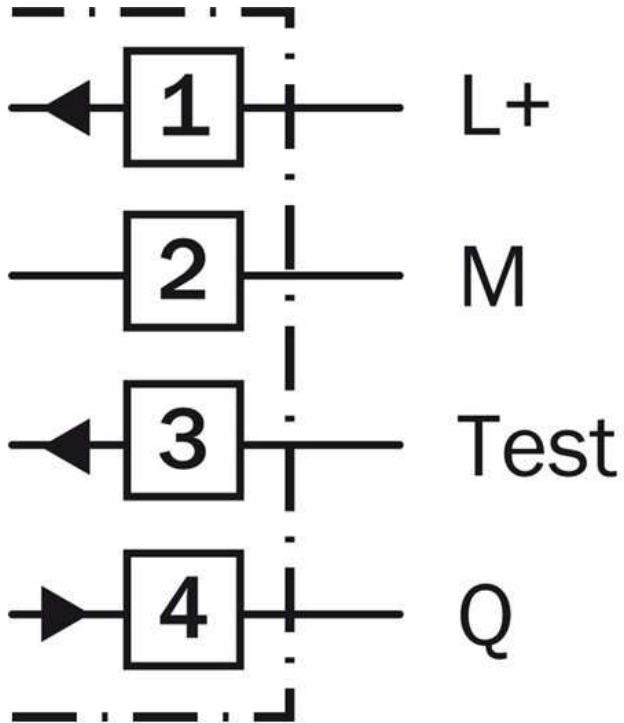

Features

Sensor/detection principle:	Photoelectric retro-reflective sensor
Dimensions (W x H x D):	25 mm x 78 mm x 63 mm
Housing design (light emission):	Rectangular
Sensing range max.:	0.01 m ... 14 m ¹⁾
Sensing range:::	0.01 m ... 11.5 m, 0.01 m ... 9.5 m ^{2) 3)}
Type of light:	Visible red light
Light source:	LED ⁴⁾
Light spot (distance):	240 mm (8 m)
Sensitivity adjustment:	Potentiometer, 270°
Angle of dispersion:	1.7 °

^{1) 3)} PL80A ²⁾ P250 ⁴⁾ Average service life 100,000 h at Ta = +25 °C

Mechanics/electronics

Supply voltage:	10 V DC ... 30 V DC ¹⁾
Residual ripple:	≤ 5 Vpp ²⁾
Power consumption:	≤ 35 mA ³⁾
Output type:	NPN, Light/dark-switching, selectable via light/dark selector, open collector

Adjustments possible

- |4| Status indicator LED, yellow: Output active
- |6| Sensing distance adjustment
- |7| Light/ dark rotary switch L= light switching, D= dark switching
- |8| Terminals

Connection diagram