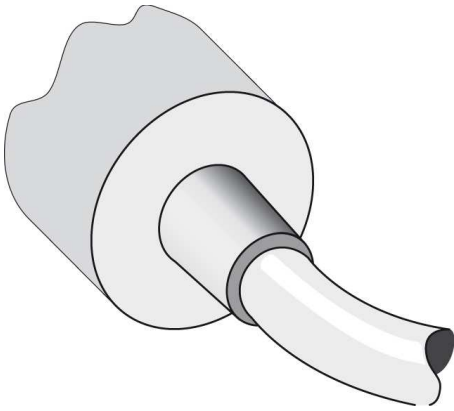

Inductive proximity sensors
Cylindrical threaded housing, IM30 NAMUR

IM30-10B-N-ZW0

Model Name > [IM30-10B-N-ZW0](#)
Part No. > [6021128](#)

At a glance

- Operating distance up to 15 mm
- ATEX device category 1G and 2G
- Output according to DIN EN 60947-5-6
- Types M30

Installation note

B:	30 mm
C:	30 mm
D:	30 mm
F:	80 mm
Remark:	Associated graphic see "Installation"

Installation note

Dimensional drawing

All dimensions in mm (inch)

Connection diagram

Connection type

Australia