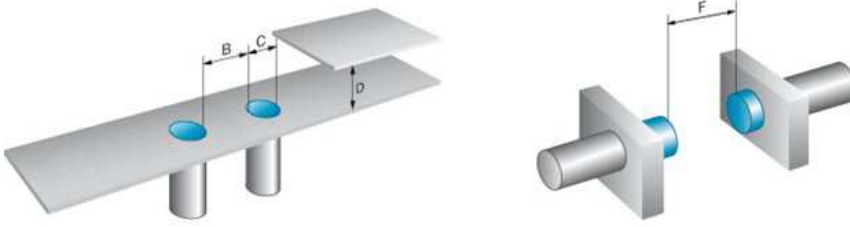

Ambient temperature operation:	-20 °C ... +70 °C
Housing cap material:	Plastic, PBT
Housing length:	41 mm
Thread length:	40 mm
Tightening torque, max.:	50 Nm
Items supplied:	Fastening nuts (2 x); 36 mm hex, metal
EC Approval Certificate:	PTB 03 ATEX 2037
Hazardous area category:	1G, 2G
Input voltage U_i max.:	15 V ³⁾
Input power P_i max.:	120 mW ⁴⁾
Input current I_i max.:	50 mA ⁵⁾
Internal capacitance C_i max.:	145 nF ⁶⁾
Internal inductance L_i max.:	140 μ H ⁷⁾
Nominal voltage:	8.2 V DC
ATEX marking:	II 1 G Ex ia IIB T6 Ta: -20 °C ... +70 °C, II 2 G Ex ia IIC T6 Ta: -20 °C ... +70 °C
Cable resistance:	50 Ω
Housing material:	Metal, Nickel-plated brass
Weight:	233 g

1) 2) When used outside the hazardous area 3) 4) 5) 6) 7) For connection only to a separately certified, intrinsically safe electrical circuit

Reduction factors

Note:	The values are reference values which may vary
Stainless steel (V2A, 304):	Ca. 0.7
Copper (Cu):	Ca. 0.3
Aluminum (Al):	Ca. 0.4
Brass (Br):	Ca. 0.5

Installation note

B:	30 mm
C:	30 mm
D:	30 mm
F:	80 mm
Remark:	Associated graphic see "Installation"

Installation note

Dimensional drawing

All dimensions in mm (inch)

Connection diagram

Connection type

Australia