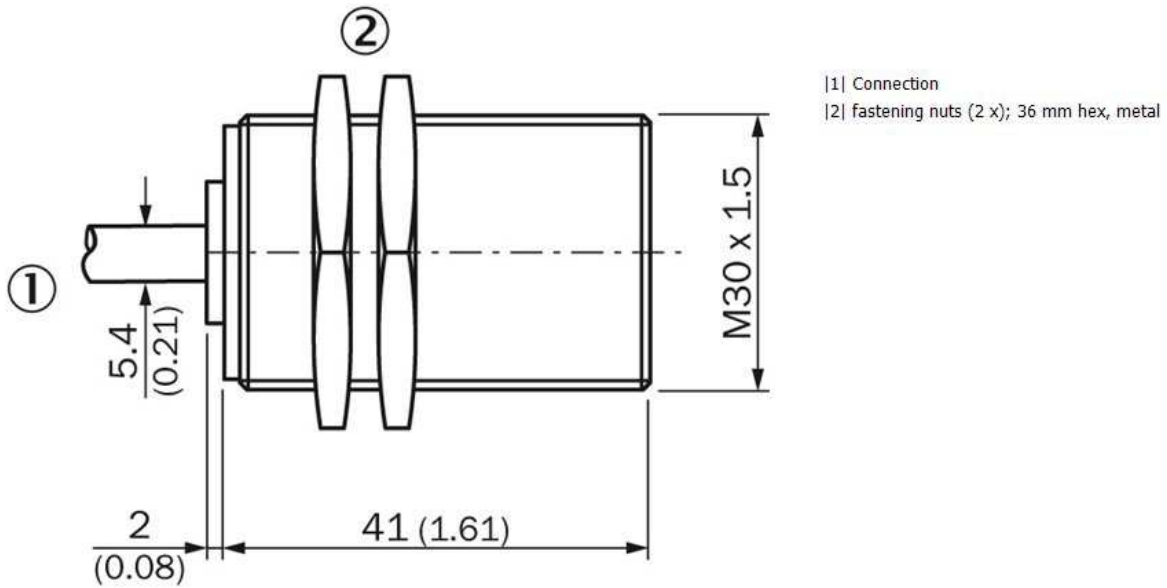

Ambient temperature operation:	-20 °C ... +70 °C
Housing cap material:	Plastic, PBT
Housing length:	41 mm
Thread length:	40 mm
Tightening torque, max.:	50 Nm
Items supplied:	Fastening nuts (2 x); 36 mm hex, metal
EC Approval Certificate:	PTB 03 ATEX 2037
Hazardous area category:	1G, 2G
Input voltage U_i max.:	15 V ³⁾
Input power P_i max.:	120 mW ⁴⁾
Input current I_i max.:	50 mA ⁵⁾
Internal capacitance C_i max.:	145 nF ⁶⁾
Internal inductance L_i max.:	140 μ H ⁷⁾
Nominal voltage:	8.2 V DC
ATEX marking:	II 1 G Ex ia IIB T6 Ta: -20 °C ... +70 °C, II 2 G Ex ia IIC T6 Ta: -20 °C ... +70 °C
Cable resistance:	50 Ω
Housing material:	Metal, Nickel-plated brass
Weight:	233 g

Installation note

B:	30 mm
C:	30 mm
D:	30 mm
F:	80 mm
Remark:	Associated graphic see "Installation"

Installation note

Dimensional drawing

All dimensions in mm (inch)

Connection diagram

Connection type

Australia