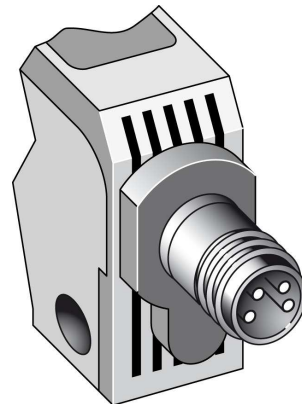

Connection type