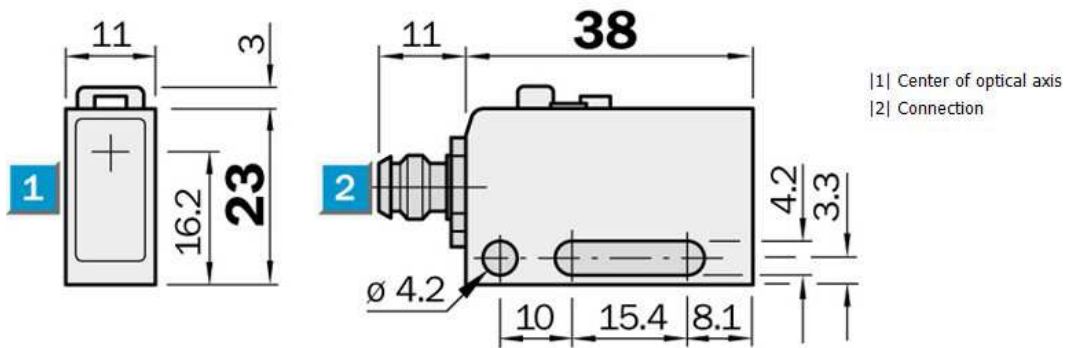

**Product features**

Sensing range min ... max::	0 m ... 11 m, 0 m ... 15 m
Light source::	LED
Type of light:	Red light
Light spot diameter:	Approx. 1500 mm at 10 m distance
Laser:	Red light
Sensing range max.:	0 m ... 11 m, 0 m ... 15 m
Sensitivity adjustment:	Potentiometer, 2 rotations
Wave length:	680 nm

**Technical data**

Design::	Rectangular
Dimensions (W x H x D):	11 mm x 23 mm x 38 mm
Supply voltage min ... max.:	DC 10 ... 30 V <sup>1)</sup>
Ripple:	± 10 %
Output type:	NPN: open collector: Q
Switching mode:	Light/dark switching via rotary switch
Signal voltage NPN HIGH/LOW:	Approx. $V_S / < 1.8 V$
Output current max.:	100 mA
Response time::	≤ 0.5 ms
Switching frequency:	1,000 Hz
Connection type:	Connector, M8, 4-pin
Circuit protection:	$V_S$ connections reverse-polarity protected/In-/outputs short-circuit protected/Interference suppression/receiver only/Outputs overcurrent and short-circuit protected/receiver only
Enclosure rating::	IP 67: EN 60529, IP 69K: EN 40050
Ambient operation temperature, min ... max.:	-25 °C ... +55 °C
Ambient storage temperature, min ... max:	-40 °C ... +70 °C
Weight:	Ca. 20 g
Housing material:	PBT
Angle of dispersion:	ca. 8.5 °

### Dimensional drawing