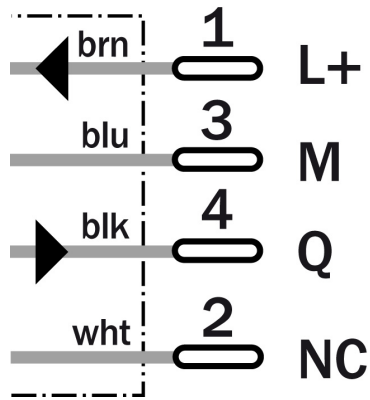

Connection diagram