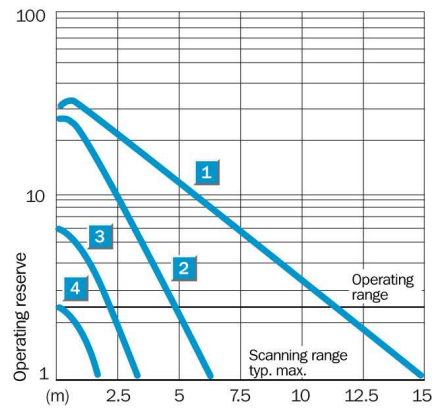

Characteristic curve