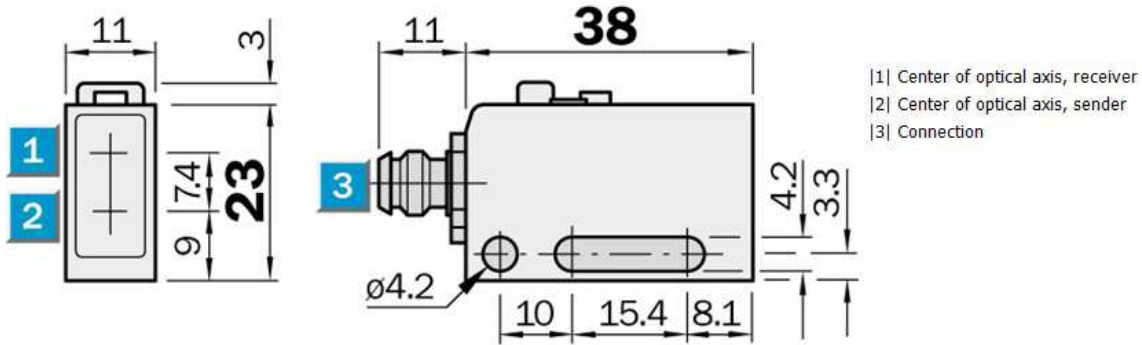

Housing material:	PBT
Angle of dispersion:	Ca. 5.8 °
Series:	W160
Optics material:	PMMA
Housing design:	Horizontal

1) Limit values, reverse-polarity protected operation in short-circuit protected network max. 8 A

Dimensional drawing