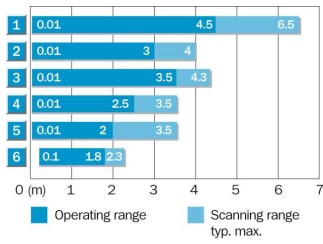

Technical data

Design::	Rectangular
Dimensions (W x H x D):	11 mm x 23 mm x 38 mm
Supply voltage min ... max.:	DC 10 ... 30 V ¹⁾
Ripple:	± 10 %
Power consumption:	≤ 25 mA
Output type:	NPN: open collector: Q
Switching mode:	Light/dark switching via rotary switch
Signal voltage NPN HIGH/LOW:	Approx. $V_S / < 1.8 V$
Output current max.:	100 mA
Response time::	≤ 0.5 ms
Switching frequency:	1,000 Hz
Connection type:	Connector, M8, 4-pin
Circuit protection:	V_S connections reverse-polarity protected/In-/outputs short-circuit protected/Interference suppression/Outputs overcurrent and short-circuit protected
Enclosure rating::	IP 67: EN 60529, IP 69K: EN 40050
Ambient operation temperature, min ... max.:	-25 °C ... +55 °C
Ambient storage temperature, min ... max.:	-40 °C ... +70 °C
Weight:	Ca. 20 g

Dimensional drawing

Adjustment possible

Connection type

Connection diagram

Sensing range diagram

Reflector type	Operating range
1	PL80A 0.01 ... 4.5 m
2	P250 0.01 ... 3 m
3	PL50A/PL40A 0.01 ... 3.5 m
4	PL30A/PL31A 0.01 ... 2.5 m
5	PL20A 0.01 ... 2 m
6	Reflective tape Diamond Grade 0.1 ... 1.8 m (100 x 100 mm ²)