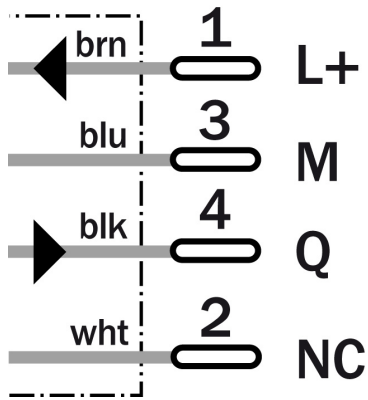

Technical data

Design::	Rectangular
Dimensions (W x H x D):	11 mm x 23 mm x 38 mm
Supply voltage min ... max.:	DC 10 ... 30 V ¹⁾
Ripple:	± 10 %
Power consumption:	≤ 25 mA
Output type:	NPN: open collector: Q
Switching mode:	Light/dark switching via rotary switch
Signal voltage NPN HIGH/LOW:	Approx. $V_S / < 1.8 V$
Output current max.:	100 mA
Response time::	≤ 0.5 ms
Switching frequency:	1,000 Hz
Connection type:	Connector, M8, 4-pin
Circuit protection:	V_S connections reverse-polarity protected/In-/outputs short-circuit protected/Interference suppression/Outputs overcurrent and short-circuit protected
Enclosure rating::	IP 67: EN 60529, IP 69K: EN 40050
Ambient operation temperature, min ... max.:	-25 °C ... +55 °C
Ambient storage temperature, min ... max.:	-40 °C ... +70 °C
Weight:	Ca. 20 g

Dimensional drawing

Adjustment possible

Connection type

Connection diagram

Sensing range diagram

Reflector type	Operating range
1	PL80A 0.01 ... 4.5 m
2	P250 0.01 ... 3 m
3	PL50A/PL40A 0.01 ... 3.5 m
4	PL30A/PL31A 0.01 ... 2.5 m
5	PL20A 0.01 ... 2 m
6	Reflective tape Diamond Grade 0.1 ... 1.8 m (100 x 100 mm ²)