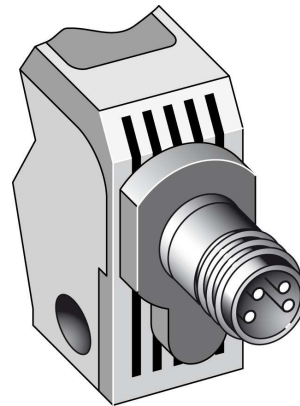

Photoelectric sensors
Photoelectric retro-reflective sensor, Product
group W160

WL160-E430

Model Name > [WL160-E430](#)
Part No. > [6022764](#)

- Horizontal models
- Polarization filter, consequently reliable detection of objects with shiny surfaces
- Red light as alignment aid
- Sensitivity adjustable
- LED indicator: operating reserve

Technical data

Design::	Rectangular
Dimensions (W x H x D):	11 mm x 23 mm x 38 mm
Supply voltage min ... max.:	DC 10 ... 30 V ¹⁾
Ripple:	± 10 %
Power consumption:	≤ 25 mA
Output type:	NPN: open collector: Q
Switching mode:	Light/dark switching via rotary switch
Signal voltage NPN HIGH/LOW:	Approx. $V_S / < 1.8 V$
Output current max.:	100 mA
Response time::	≤ 0.5 ms
Switching frequency:	1,000 Hz
Connection type:	Connector, M8, 4-pin
Circuit protection:	V_S connections reverse-polarity protected/In-/outputs short-circuit protected/Interference suppression/Outputs overcurrent and short-circuit protected
Enclosure rating::	IP 67: EN 60529, IP 69K: EN 40050
Ambient operation temperature, min ... max.:	-25 °C ... +55 °C
Ambient storage temperature, min ... max.:	-40 °C ... +70 °C
Weight:	Ca. 20 g

Housing material:	PBT
Angle of dispersion:	Ca. 5.8 °
Series:	W160
Optics material:	PMMA
Housing design:	Horizontal

1) Limit values, reverse-polarity protected operation in short-circuit protected network max. 8 A

Dimensional drawing

Adjustment possible

Connection type

Connection diagram

Sensing range diagram

Reflector type	Operating range
1	PL80A 0.01 ... 4.5 m
2	P250 0.01 ... 3 m
3	PL50A/PL40A 0.01 ... 3.5 m
4	PL30A/PL31A 0.01 ... 2.5 m
5	PL20A 0.01 ... 2 m
6	Reflective tape Diamond Grade 0.1 ... 1.8 m (100 x 100 mm ²)