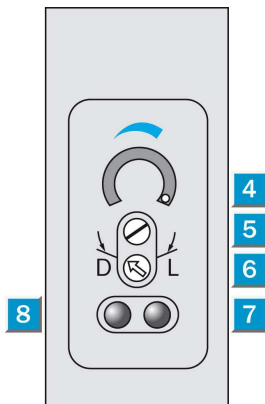

Adjustment possible