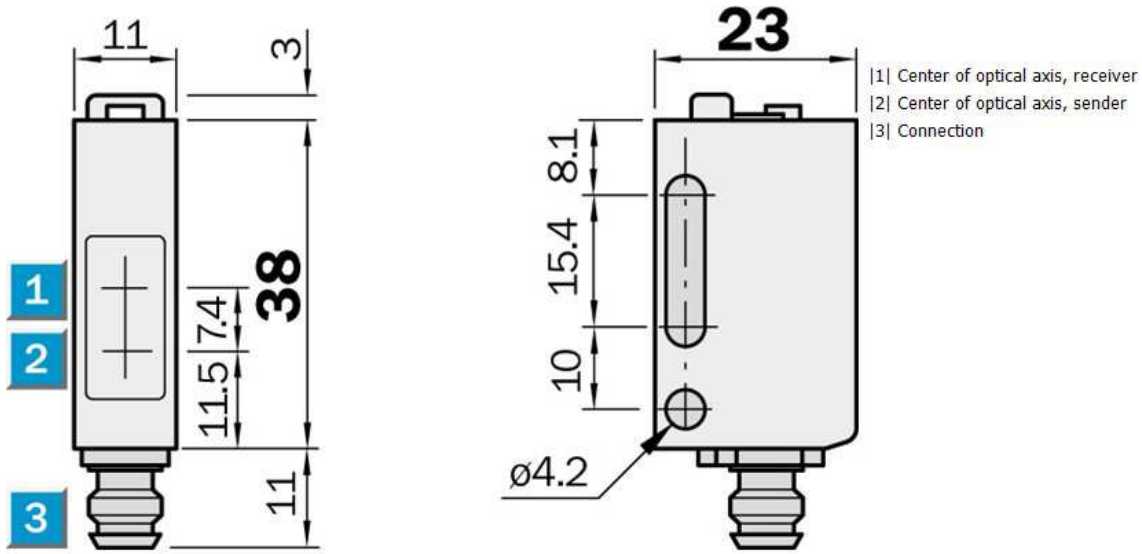

Weight:	Ca. 20 g
Housing material:	PBT
Angle of dispersion:	Ca. 5.8 °
Series:	W160
Optics material:	PMMA
Housing design:	Vertical

1) Limit values, reverse-polarity protected operation in short-circuit protected network max. 8 A

Dimensional drawing