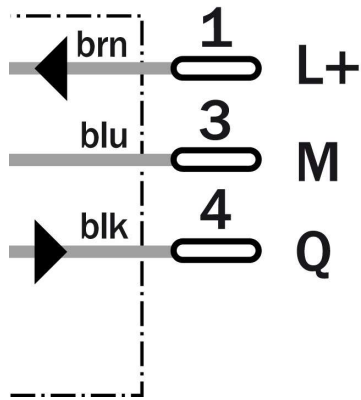

Technical data

Design::	Rectangular
Dimensions (W x H x D):	11 mm x 38 mm x 23 mm
Supply voltage min ... max.:	DC 10 ... 30 V ¹⁾
Ripple:	± 10 %
Power consumption:	≤ 25 mA
Output type:	NPN: open collector: Q
Switching mode:	Light/dark switching via rotary switch
Signal voltage NPN HIGH/LOW:	Approx. $V_S / <$ 1.8 V
Output current max.:	100 mA
Response time.:	≤ 0.5 ms
Switching frequency:	1,000 Hz
Connection type:	Connector, M8, 3-pin
Circuit protection:	V_S connections reverse-polarity protected/In-/outputs short-circuit protected/Interference suppression/Outputs overcurrent and short-circuit protected
Enclosure rating.:	IP 67: EN 60529, IP 69K: EN 40050
Ambient operation temperature, min ... max.:	-25 °C ... +55 °C
Ambient storage temperature, min ... max.:	-40 °C ... +70 °C

Weight:	Ca. 20 g
Housing material:	PBT
Angle of dispersion:	Ca. 5.8 °
Series:	W160
Optics material:	PMMA
Housing design:	Vertical

1) Limit values, reverse-polarity protected operation in short-circuit protected network max. 8 A

Dimensional drawing

Adjustment possible

Connection type

Connection diagram

Sensing range diagram

Reflector type	Operating range
1	PL80A 0.01 ... 4.5 m
2	P250 0.01 ... 3 m
3	PL50A/PL40A 0.01 ... 3.5 m
4	PL30A/PL31A 0.01 ... 2.5 m
5	PL20A 0.01 ... 2 m
6	Reflective tape Diamond Grade 0.1 ... 1.8 m (100 x 100 mm ²)