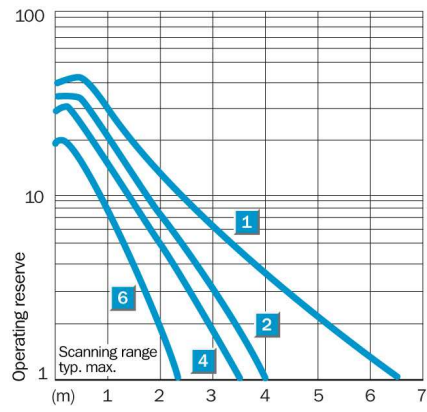

Characteristic curve