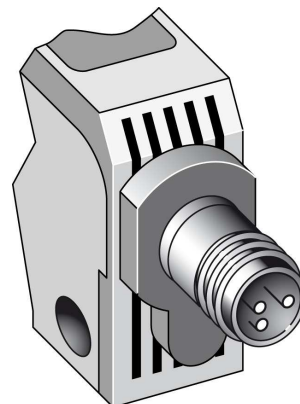

Photoelectric sensors
Photoelectric retro-reflective sensor, Product
group W160

WL160-E340

Model Name > [WL160-E340](#)
Part No. > [6022765](#)

- Vertical models
- Polarization filter, consequently reliable detection of objects with shiny surfaces
- Red light as alignment aid
- Sensitivity adjustable
- LED indicator: operating reserve

Technical data

Design::	Rectangular
Dimensions (W x H x D):	11 mm x 38 mm x 23 mm
Supply voltage min ... max.:	DC 10 ... 30 V ¹⁾
Ripple:	± 10 %
Power consumption:	≤ 25 mA
Output type:	NPN: open collector: Q
Switching mode:	Light/dark switching via rotary switch
Signal voltage NPN HIGH/LOW:	Approx. $V_S / <$ 1.8 V
Output current max.:	100 mA
Response time.:	≤ 0.5 ms
Switching frequency:	1,000 Hz
Connection type:	Connector, M8, 3-pin
Circuit protection:	V_S connections reverse-polarity protected/In-/outputs short-circuit protected/Interference suppression/Outputs overcurrent and short-circuit protected
Enclosure rating.:	IP 67: EN 60529, IP 69K: EN 40050
Ambient operation temperature, min ... max.:	-25 °C ... +55 °C
Ambient storage temperature, min ... max.:	-40 °C ... +70 °C

Weight:	Ca. 20 g
Housing material:	PBT
Angle of dispersion:	Ca. 5.8 °
Series:	W160
Optics material:	PMMA
Housing design:	Vertical

1) Limit values, reverse-polarity protected operation in short-circuit protected network max. 8 A

Dimensional drawing

Adjustment possible

Connection type

Connection diagram

Sensing range diagram

Reflector type	Operating range
1	PL80A 0.01 ... 4.5 m
2	P250 0.01 ... 3 m
3	PL50A/PL40A 0.01 ... 3.5 m
4	PL30A/PL31A 0.01 ... 2.5 m
5	PL20A 0.01 ... 2 m
6	Reflective tape Diamond Grade 0.1 ... 1.8 m (100 x 100 mm ²)