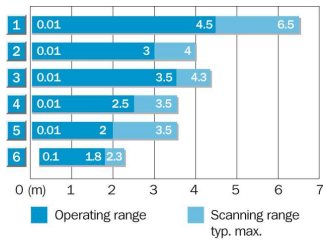

Dimensional drawing

Adjustment possible

Connection type

Connection diagram

Sensing range diagram

Reflector type	Operating range
1	PL80A 0.01 ... 4.5 m
2	P250 0.01 ... 3 m
3	PL50A/PL40A 0.01 ... 3.5 m
4	PL30A/PL31A 0.01 ... 2.5 m
5	PL20A 0.01 ... 2 m
6	Reflective tape Diamond Grade 0.1 ... 1.8 m (100 x 100 mm ²)