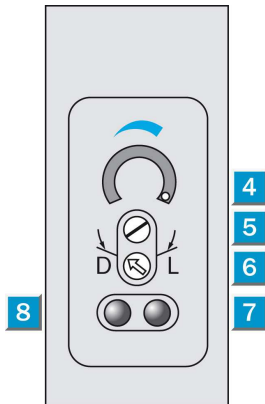

Adjustment possible