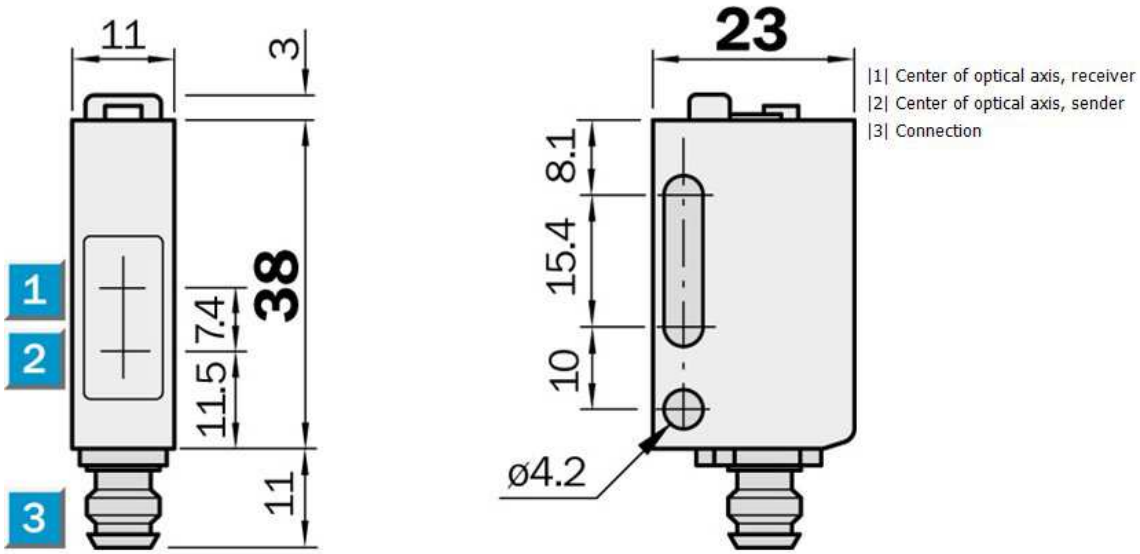

Housing material:	PBT
Signal voltage PNP HIGH/LOW:	Vs - 1.8 V / approx. 0 V
Angle of dispersion:	Ca. 5.8 °
Series:	W160
Optics material:	PMMA
Housing design:	Vertical

1) Limit values, reverse-polarity protected operation in short-circuit protected network max. 8 A

Dimensional drawing