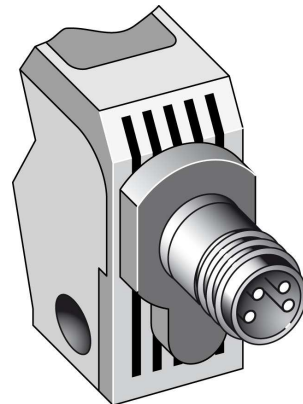

Connection type