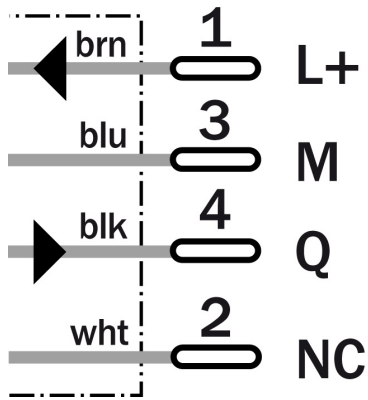

Connection diagram