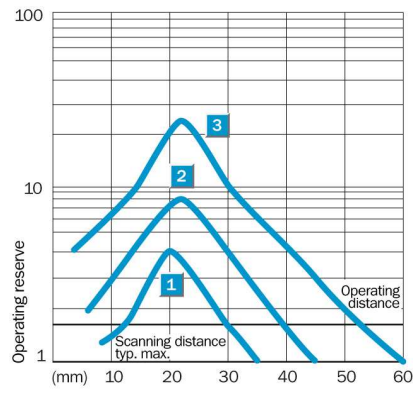

Characteristic curve