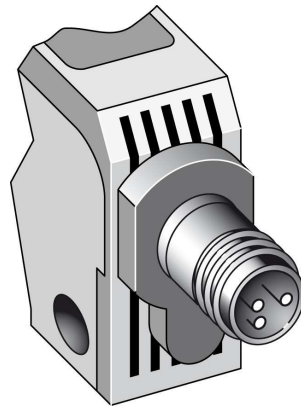

Photoelectric sensors
Background blanking, Photoelectric proximity
sensor, Product group W160

WT160-F320

Model Name > [WT160-F320](#)
Part No. > [6022789](#)

- Vertical models
- Focussed proximity switch with background blanking
- Red light as alignment aid
- Switching point adjustable
- LED indicator: operating reserve

Technical data

| | |
|----------------------------------------------|--------------------------------------------------------------------------------------------------------------------------------------------------------------------|
| Design:: | Rectangular |
| Dimensions (W x H x D): | 11 mm x 38 mm x 23 mm |
| Supply voltage min ... max.: | DC 10 ... 30 V ¹⁾ |
| Ripple: | ± 10 % |
| Power consumption: | ≤ 25 mA |
| Output type: | PNP: open collector: Q |
| Switching mode: | Light/dark switching via rotary switch |
| Output current max.: | 100 mA |
| Response time:: | ≤ 0.5 ms |
| Switching frequency: | 1,000 Hz |
| Connection type: | Connector, M8, 3-pin |
| Circuit protection: | V _S connections reverse-polarity protected/In-/outputs short-circuit protected/Interference suppression/Outputs overcurrent and short-circuit protected |
| Enclosure rating:: | IP 67: EN 60529, IP 69K: EN 40050 |
| Ambient operation temperature, min ... max.: | -25 °C ... +55 °C |
| Ambient storage temperature, min ... max.: | -40 °C ... +70 °C |
| Weight: | Ca. 20 g |

1) Limit values, reverse-polarity protected operation in short-circuit protected network max. 8 A

Dimensional drawing

Adjustment possible

Connection type

Connection diagram

Sensing range diagram

Image Unavailable