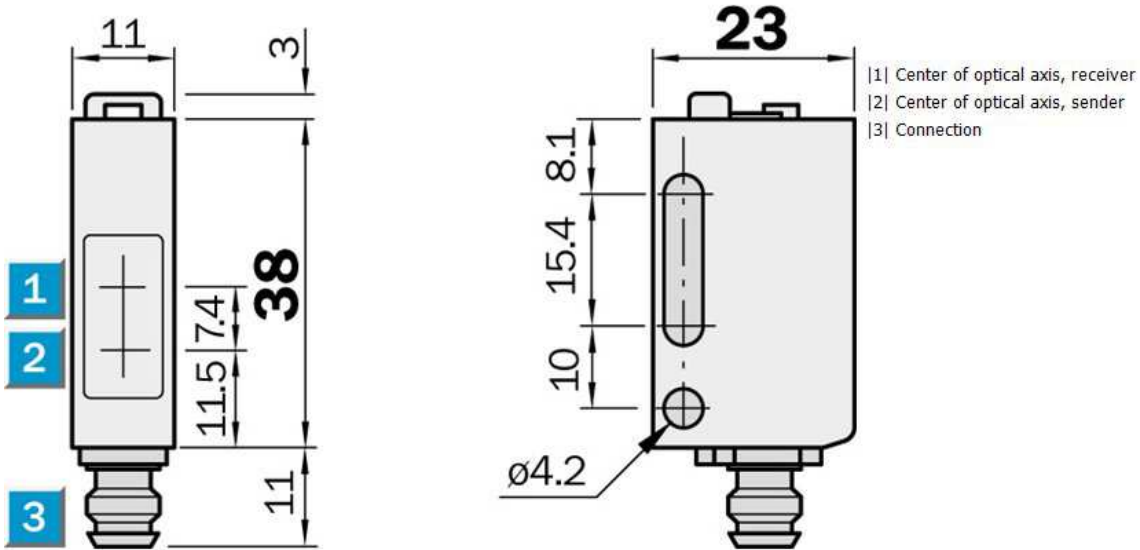

Housing material:	PBT
Signal voltage PNP HIGH/LOW:	Vs - 1.8 V / approx. 0 V
Series:	W160
Optics material:	PMMA
Housing design:	Vertical

1) Limit values, reverse-polarity protected operation in short-circuit protected network max. 8 A

Dimensional drawing