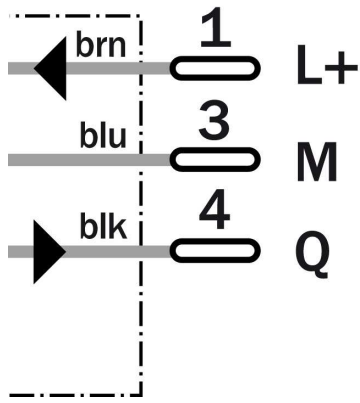

Product features

| | |
|-----------------------------|--------------------------------|
| Sensing range min ... max:: | 4 mm ... 60 mm, 8 mm ... 50 mm |
| Light source:: | LED |
| Type of light: | Red light |
| Light spot diameter: | Approx. 3 mm at 25 mm distance |
| Laser: | Red light |
| Sensing range max.: | 4 mm ... 60 mm, 8 mm ... 50 mm |
| Adjustment:: | Potentiometer, 2 rotations |
| Wave length: | 680 nm |

Technical data

| | |
|----------------------------------------------|--------------------------------------------------------------------------------------------------------------------------------------------------------------------|
| Design:: | Rectangular |
| Dimensions (W x H x D): | 11 mm x 38 mm x 23 mm |
| Supply voltage min ... max.: | DC 10 ... 30 V ¹⁾ |
| Ripple: | ± 10 % |
| Power consumption: | ≤ 25 mA |
| Output type: | PNP: open collector: Q |
| Switching mode: | Light/dark switching via rotary switch |
| Output current max.: | 100 mA |
| Response time:: | ≤ 0.5 ms |
| Switching frequency: | 1,000 Hz |
| Connection type: | Connector, M8, 3-pin |
| Circuit protection: | V _S connections reverse-polarity protected/In-/outputs short-circuit protected/Interference suppression/Outputs overcurrent and short-circuit protected |
| Enclosure rating:: | IP 67: EN 60529, IP 69K: EN 40050 |
| Ambient operation temperature, min ... max.: | -25 °C ... +55 °C |
| Ambient storage temperature, min ... max.: | -40 °C ... +70 °C |
| Weight: | Ca. 20 g |

| | |
|------------------------------|--------------------------|
| Housing material: | PBT |
| Signal voltage PNP HIGH/LOW: | Vs - 1.8 V / approx. 0 V |
| Series: | W160 |
| Optics material: | PMMA |
| Housing design: | Vertical |

1) Limit values, reverse-polarity protected operation in short-circuit protected network max. 8 A

Dimensional drawing

Adjustment possible

Connection type

Connection diagram

Sensing range diagram

Image Unavailable