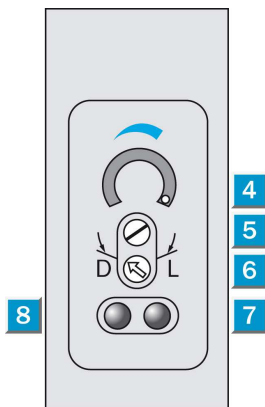

Product features

| | |
|-----------------------------|--------------------------------|
| Sensing range min ... max:: | 4 mm ... 60 mm, 8 mm ... 50 mm |
| Light source:: | LED |
| Type of light: | Red light |
| Light spot diameter: | Approx. 3 mm at 25 mm distance |
| Laser: | Red light |
| Sensing range max.: | 4 mm ... 60 mm, 8 mm ... 50 mm |
| Adjustment:: | Potentiometer, 2 rotations |
| Wave length: | 680 nm |

Technical data

| | |
|----------------------------------------------|--------------------------------------------------------------------------------------------------------------------------------------------------------------------|
| Design:: | Rectangular |
| Dimensions (W x H x D): | 11 mm x 38 mm x 23 mm |
| Supply voltage min ... max.: | DC 10 ... 30 V ¹⁾ |
| Ripple: | ± 10 % |
| Power consumption: | ≤ 25 mA |
| Output type: | PNP: open collector: Q |
| Switching mode: | Light/dark switching via rotary switch |
| Output current max.: | 100 mA |
| Response time:: | ≤ 0.5 ms |
| Switching frequency: | 1,000 Hz |
| Connection type: | Connector, M8, 3-pin |
| Circuit protection: | V _S connections reverse-polarity protected/In-/outputs short-circuit protected/Interference suppression/Outputs overcurrent and short-circuit protected |
| Enclosure rating:: | IP 67: EN 60529, IP 69K: EN 40050 |
| Ambient operation temperature, min ... max.: | -25 °C ... +55 °C |
| Ambient storage temperature, min ... max.: | -40 °C ... +70 °C |
| Weight: | Ca. 20 g |

1) Limit values, reverse-polarity protected operation in short-circuit protected network max. 8 A

Dimensional drawing

Adjustment possible

Connection type

Connection diagram

Sensing range diagram

Image Unavailable