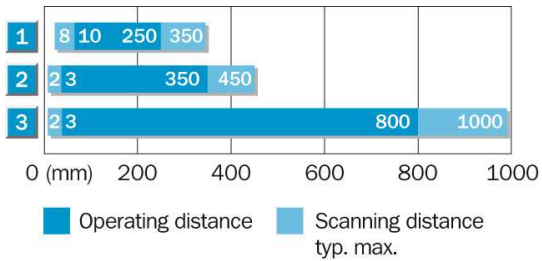

Sensing range diagram