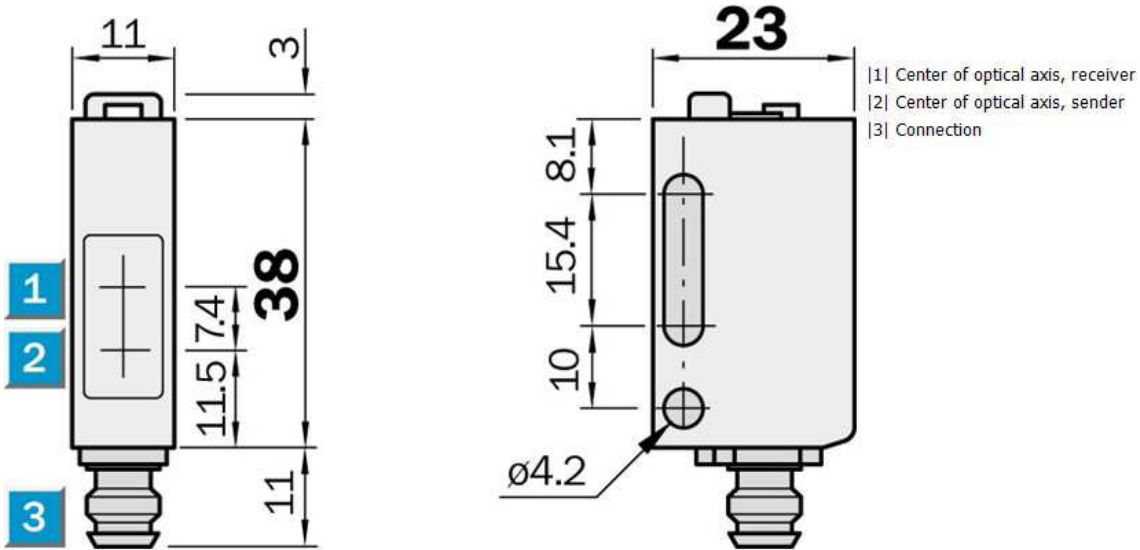

Housing material:	PBT
Angle of dispersion:	ca. 10 °
Series:	W160
Optics material:	PMMA
Housing design:	Vertical

1) Limit values, reverse-polarity protected operation in short-circuit protected network max. 8 A

Dimensional drawing