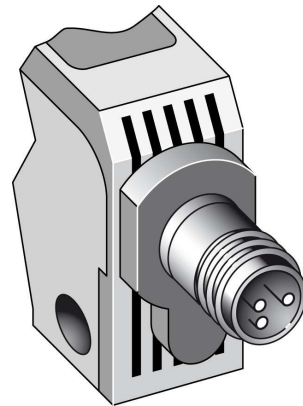

Connection type