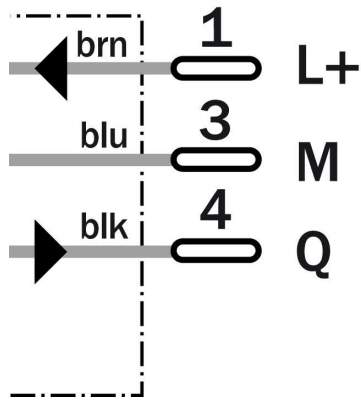

### Technical data

Design::	Rectangular
Dimensions (W x H x D):	11 mm x 38 mm x 23 mm
Supply voltage min ... max.:	DC 10 ... 30 V <sup>1)</sup>
Ripple:	± 10 %
Power consumption:	≤ 25 mA
Output type:	NPN: open collector: Q
Switching mode:	Light/dark switching via rotary switch
Signal voltage NPN HIGH/LOW:	Approx. $V_S / < 1.8 V$
Output current max.:	100 mA
Response time::	≤ 0.5 ms
Switching frequency:	1,000 Hz
Connection type:	Connector, M8, 3-pin
Circuit protection:	$V_S$ connections reverse-polarity protected/In-/outputs short-circuit protected/Interference suppression/Outputs overcurrent and short-circuit protected
Enclosure rating::	IP 67: EN 60529, IP 69K: EN 40050
Ambient operation temperature, min ... max.:	-25 °C ... +55 °C
Ambient storage temperature, min ... max.:	-40 °C ... +70 °C
Weight:	Ca. 20 g

### Dimensional drawing

### Adjustment possible

### Connection diagram