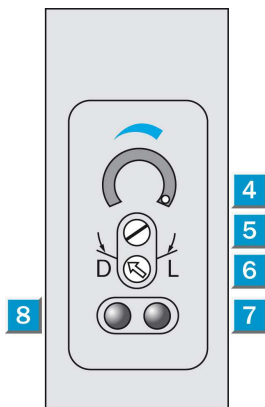

Adjustment possible