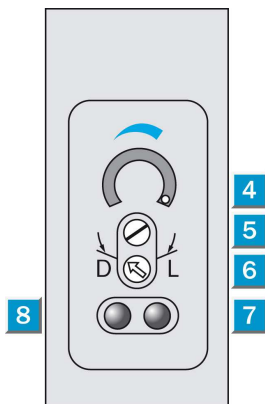

Adjustment possible