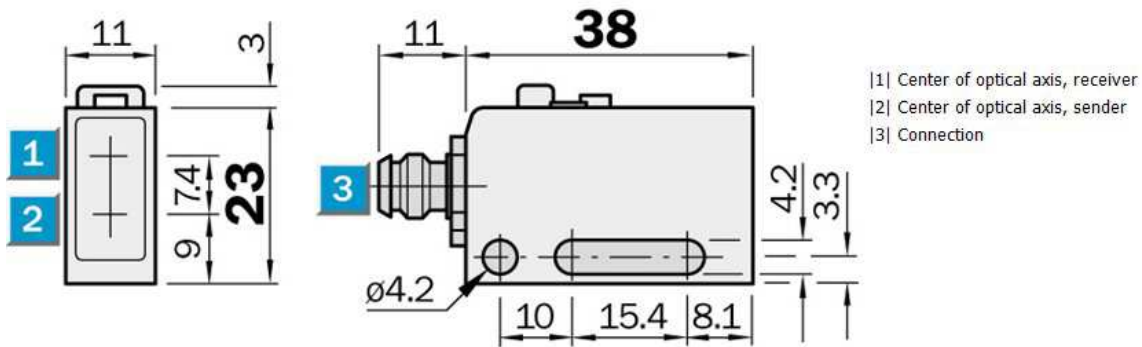

Housing material:	PBT
Signal voltage PNP HIGH/LOW:	Vs - 1.8 V / approx. 0 V
Cable material::	PVC
Angle of dispersion:	ca. 10 °
Series:	W160
Optics material:	PMMA
Cable diameter:	Ø 4.2 mm
Housing design:	Horizontal

1) Limit values, reverse-polarity protected operation in short-circuit protected network max. 8 A

Dimensional drawing