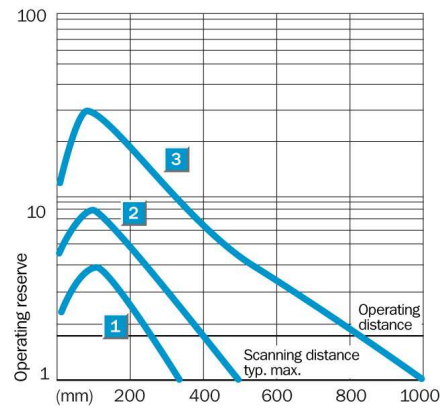

### Technical data

Design::	Rectangular
Dimensions (W x H x D):	11 mm x 23 mm x 38 mm
Supply voltage min ... max.:	DC 10 ... 30 V <sup>1)</sup>
Ripple:	± 10 %
Power consumption:	≤ 25 mA
Output type:	PNP: open collector: Q
Switching mode:	Light/dark switching via rotary switch
Output current max.:	100 mA
Response time::	≤ 0.5 ms
Switching frequency:	1,000 Hz
Connection type:	Cable, 2 m
Number of cores:	3
Conductor size:	0.2 mm <sup>2</sup>
Circuit protection:	V connections reverse-polarity protected/In-/outputs short-circuit protected/Interference suppression/Outputs overcurrent and short-circuit protected
Enclosure rating::	IP 67: EN 60529, IP 69K: EN 40050
Ambient operation temperature, min ... max.:	-25 °C ... +55 °C
Ambient storage temperature, min ... max.:	-40 °C ... +70 °C
Weight:	Ca. 60 g

### Dimensional drawing

### Adjustment possible

### Characteristic curve