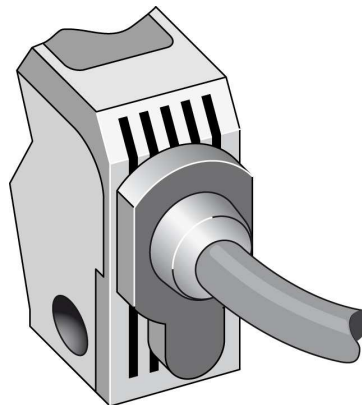

Connection type