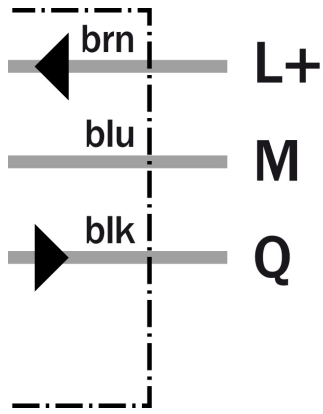

Connection diagram