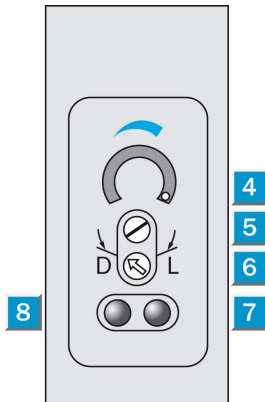

Adjustment possible