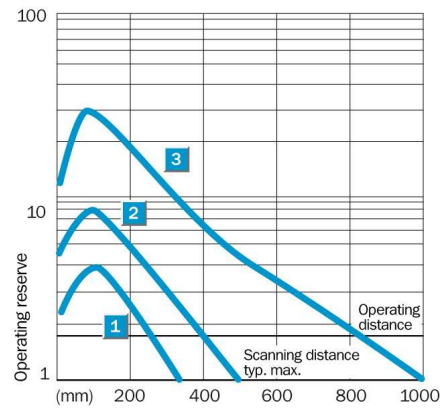

Characteristic curve