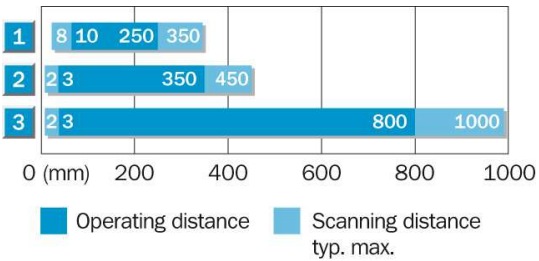

Sensing range diagram