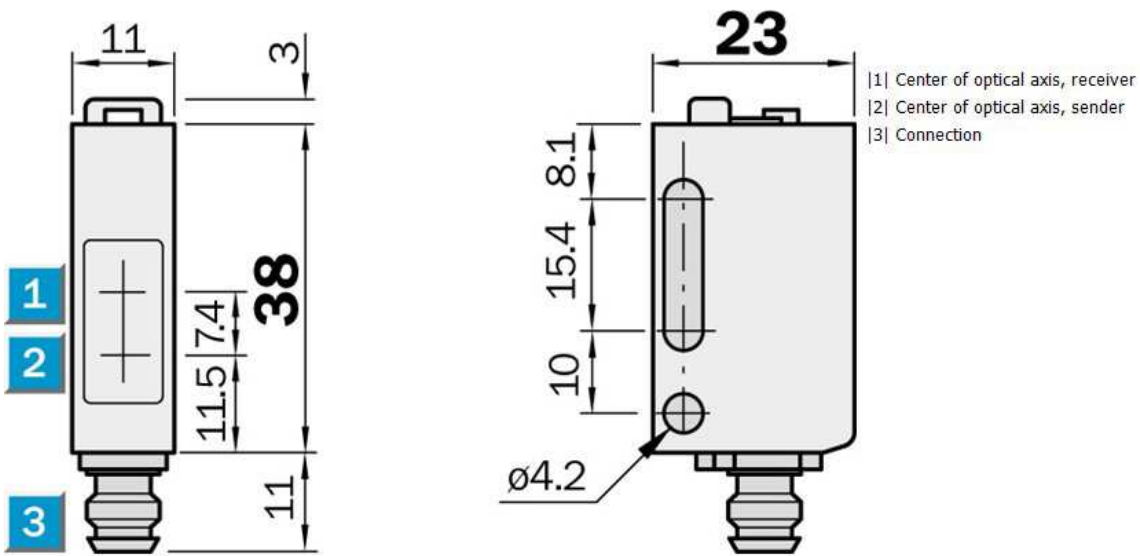

Weight:	Ca. 60 g
Housing material:	PBT
Signal voltage PNP HIGH/LOW:	Vs - 1.8 V / approx. 0 V
Cable material:	PVC
Angle of dispersion:	ca. 10 °
Series:	W160
Optics material:	PMMA
Cable diameter:	Ø 4.2 mm
Housing design:	Vertical

1) Limit values, reverse-polarity protected operation in short-circuit protected network max. 8 A

Dimensional drawing