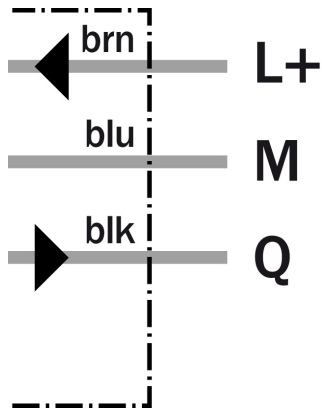

Connection diagram