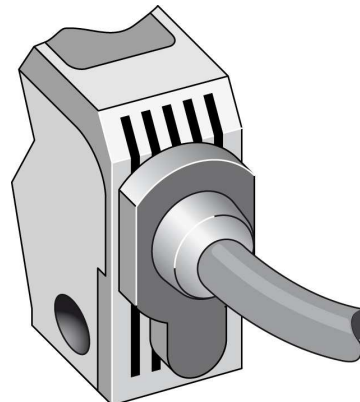

Connection type