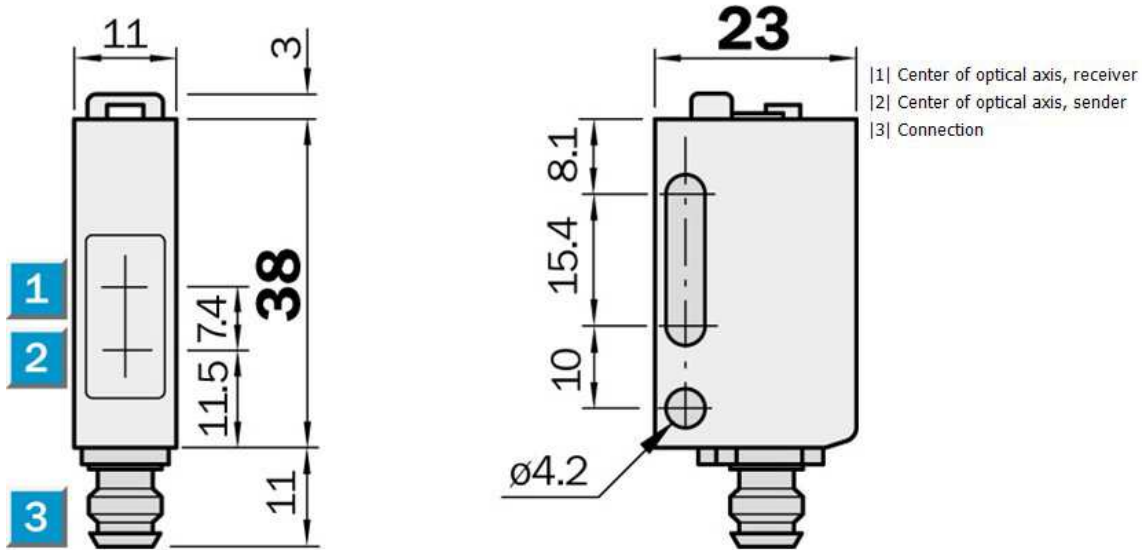

#### Technical data

Design::	Rectangular
Dimensions (W x H x D):	11 mm x 38 mm x 23 mm
Supply voltage min ... max.:	DC 10 ... 30 V <sup>1)</sup>
Ripple:	± 10 %
Power consumption:	≤ 25 mA
Output type:	PNP: open collector: Q
Switching mode:	Light/dark switching via rotary switch
Output current max.:	100 mA
Response time::	≤ 0.5 ms
Switching frequency:	1,000 Hz
Connection type:	Connector, M8, 3-pin
Circuit protection:	V <sub>S</sub> connections reverse-polarity protected/In-/outputs short-circuit protected/Interference suppression/Outputs overcurrent and short-circuit protected
Enclosure rating::	IP 67: EN 60529, IP 69K: EN 40050
Ambient operation temperature, min ... max.:	-25 °C ... +55 °C
Ambient storage temperature, min ... max.:	-40 °C ... +70 °C
Weight:	Ca. 20 g
Housing material:	PBT

### Dimensional drawing