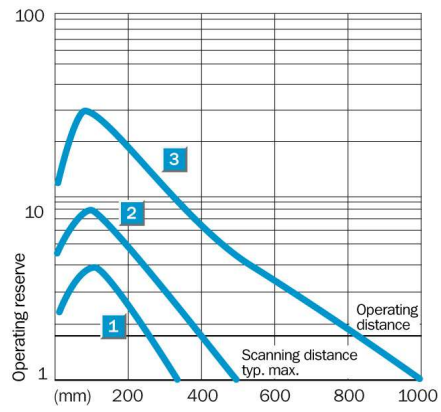

Characteristic curve