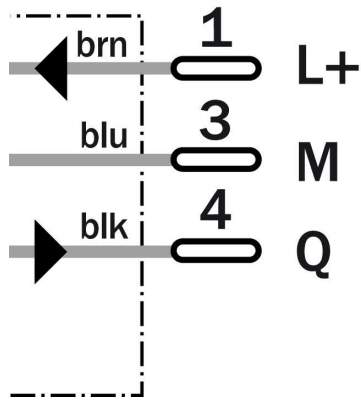

#### Technical data

Design::	Rectangular
Dimensions (W x H x D):	11 mm x 38 mm x 23 mm
Supply voltage min ... max.:	DC 10 ... 30 V <sup>1)</sup>
Ripple:	± 10 %
Power consumption:	≤ 25 mA
Output type:	PNP: open collector: Q
Switching mode:	Light/dark switching via rotary switch
Output current max.:	100 mA
Response time::	≤ 0.5 ms
Switching frequency:	1,000 Hz
Connection type:	Connector, M8, 3-pin
Circuit protection:	V <sub>S</sub> connections reverse-polarity protected/In-/outputs short-circuit protected/Interference suppression/Outputs overcurrent and short-circuit protected
Enclosure rating::	IP 67: EN 60529, IP 69K: EN 40050
Ambient operation temperature, min ... max.:	-25 °C ... +55 °C
Ambient storage temperature, min ... max.:	-40 °C ... +70 °C
Weight:	Ca. 20 g
Housing material:	PBT

### Dimensional drawing

### Adjustment possible

### Connection diagram