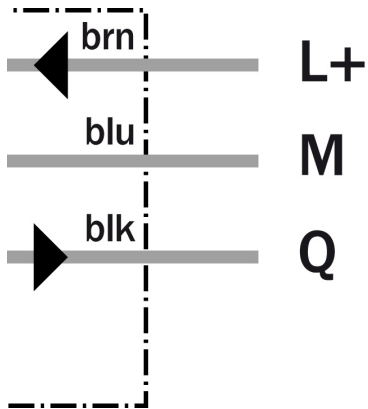

Technical data

Design::	Rectangular
Dimensions (W x H x D):	11 mm x 31 mm x 20 mm
Supply voltage min ... max.:	DC 10 ... 30 V ¹⁾
Ripple:	± 10 %
Output type:	NPN: open collector: Q
Switching mode:	Light/dark switching via rotary switch
Signal voltage NPN HIGH/LOW:	Approx. $V_S / <$ 1.8 V
Output current max.:	100 mA
Response time::	≤ 0.5 ms
Switching frequency:	1,000 Hz
Connection type:	Cable, 2 m
Conductor size:	0.18 mm ²
Circuit protection:	V_S connections reverse-polarity protected/In-/outputs short-circuit protected/only WE140-2/Interference suppression/only WE140-2/Outputs overcurrent and short-circuit protected/only WE140-2
Enclosure rating::	IP 67
Ambient operation temperature, min ... max.:	-25 °C ... +55 °C
Ambient storage temperature, min ... max.:	-40 °C ... +70 °C
Weight:	Ca. 53 g

Housing material:	PBT
Angle of dispersion:	Ca. 7.6 °
Power consumption, sender:	15
Power consumption, receiver:	≤ 20 mA
Series:	W140-2
Optics material:	PC
Cable diameter:	Ø 4 mm
Front screen heating:	-
Angle of reception:	Ca. 15 °
Polarisation filter:	-
Cable material::	PVC
UL File No.:	NRNT2.E128350 & NRNT8.E128350

1) Limit values, reverse-polarity protected operation in short-circuit protected network max. 8 A

Masszeichnung

Einstell-Möglichkeiten

Anschluss-Schema

Anschlussart

Schaltabstand-Diagramm

Scanning range reduction when slotted masks are used