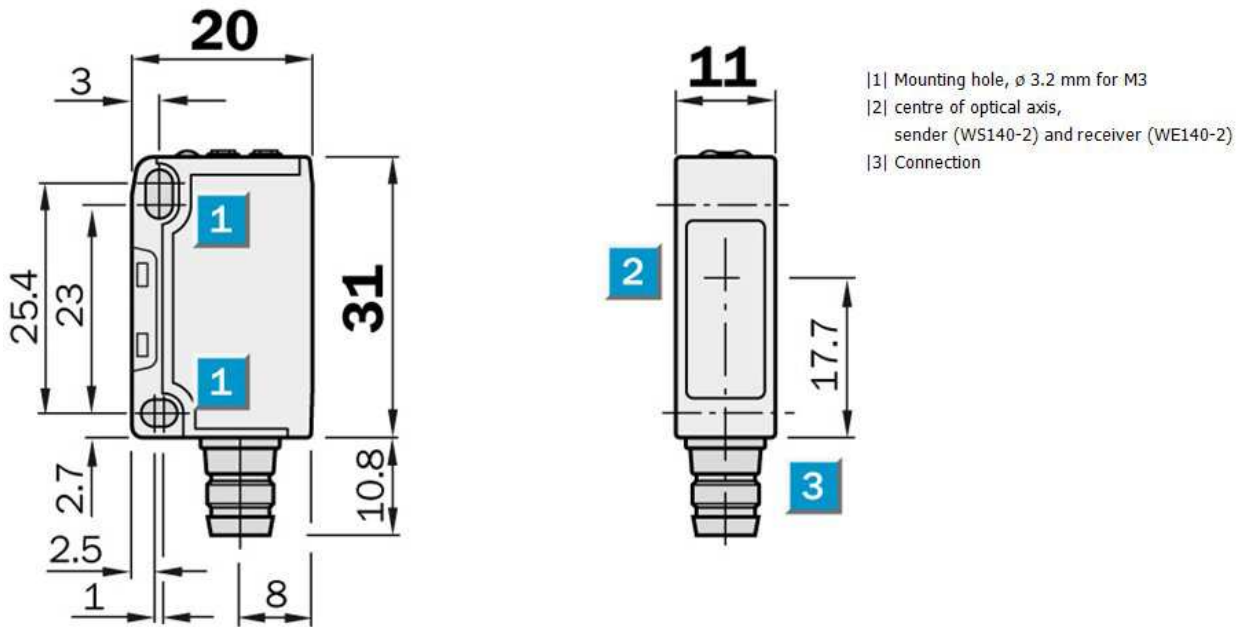

Housing material:	PBT
Angle of dispersion:	Ca. 7.6 °
Power consumption, sender:	15
Power consumption, receiver:	≤ 20 mA
Series:	W140-2
Optics material:	PC
Cable diameter:	Ø 4 mm
Front screen heating:	-
Angle of reception:	Ca. 15 °
Polarisation filter:	-
Cable material::	PVC
UL File No.:	NRNT2.E128350 & NRNT8.E128350

1) Limit values, reverse-polarity protected operation in short-circuit protected network max. 8 A

Masszeichnung