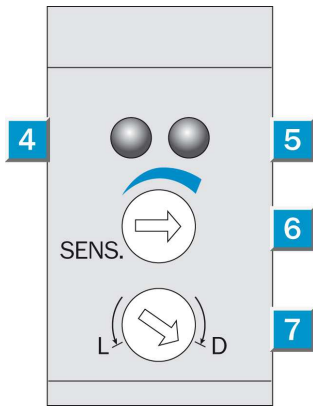

Technical data

Design::	Rectangular
Dimensions (W x H x D):	11 mm x 31 mm x 20 mm
Supply voltage min ... max.:	DC 10 ... 30 V ¹⁾
Ripple:	± 10 %
Output type:	NPN: open collector: Q
Switching mode:	Light/dark switching via rotary switch
Signal voltage NPN HIGH/LOW:	Approx. $V_S / <$ 1.8 V
Output current max.:	100 mA
Response time::	≤ 0.5 ms
Switching frequency:	1,000 Hz
Connection type:	Cable, 2 m
Conductor size:	0.18 mm ²
Circuit protection:	V_S connections reverse-polarity protected/In-/outputs short-circuit protected/only WE140-2/Interference suppression/only WE140-2/Outputs overcurrent and short-circuit protected/only WE140-2
Enclosure rating::	IP 67
Ambient operation temperature, min ... max.:	-25 °C ... +55 °C
Ambient storage temperature, min ... max.:	-40 °C ... +70 °C
Weight:	Ca. 53 g

Housing material:	PBT
Angle of dispersion:	Ca. 7.6 °
Power consumption, sender:	15
Power consumption, receiver:	≤ 20 mA
Series:	W140-2
Optics material:	PC
Cable diameter:	Ø 4 mm
Front screen heating:	-
Angle of reception:	Ca. 15 °
Polarisation filter:	-
Cable material::	PVC
UL File No.:	NRNT2.E128350 & NRNT8.E128350

1) Limit values, reverse-polarity protected operation in short-circuit protected network max. 8 A

Masszeichnung

Einstell-Möglichkeiten

Anschluss-Schema

Anschlussart

Schaltabstand-Diagramm

Scanning range reduction when slotted masks are used