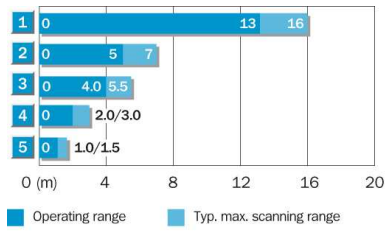

Technical data

Design::	Rectangular
Dimensions (W x H x D):	11 mm x 31 mm x 20 mm
Supply voltage min ... max.:	DC 10 ... 30 V ¹⁾
Ripple:	± 10 %
Output type:	NPN: open collector: Q
Switching mode:	Light/dark switching via rotary switch
Signal voltage NPN HIGH/LOW:	Approx. $V_S / <$ 1.8 V
Output current max.:	100 mA
Response time::	≤ 0.5 ms
Switching frequency:	1,000 Hz
Connection type:	Cable, 2 m
Conductor size:	0.18 mm ²
Circuit protection:	V_S connections reverse-polarity protected/In-/outputs short-circuit protected/only WE140-2/Interference suppression/only WE140-2/Outputs overcurrent and short-circuit protected/only WE140-2
Enclosure rating::	IP 67
Ambient operation temperature, min ... max.:	-25 °C ... +55 °C
Ambient storage temperature, min ... max.:	-40 °C ... +70 °C
Weight:	Ca. 53 g

Housing material:	PBT
Angle of dispersion:	Ca. 7.6 °
Power consumption, sender:	15
Power consumption, receiver:	≤ 20 mA
Series:	W140-2
Optics material:	PC
Cable diameter:	Ø 4 mm
Front screen heating:	-
Angle of reception:	Ca. 15 °
Polarisation filter:	-
Cable material::	PVC
UL File No.:	NRNT2.E128350 & NRNT8.E128350

1) Limit values, reverse-polarity protected operation in short-circuit protected network max. 8 A

Masszeichnung

Einstell-Möglichkeiten

Anschluss-Schema

Anschlussart

Schaltabstand-Diagramm

Scanning range reduction when slotted masks are used

1	Without masks/polarizing filter
2	With polarizing filter tip adapter
3	With slotted mask, width 2.0 mm
4	With slotted mask, width 1.0 mm
5	With slotted mask, width 0.5 mm

Australia

Phone +61 3 9457 0600
1800 33 48 02 – tollfree
E-Mail sales@sick.com.au