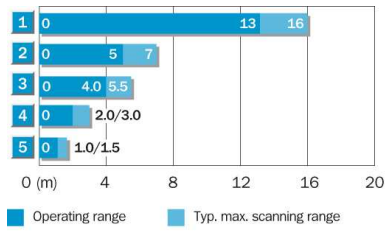

Technical data

Design::	Rectangular
Dimensions (W x H x D):	11 mm x 31 mm x 20 mm
Supply voltage min ... max.:	DC 10 ... 30 V ¹⁾
Ripple:	± 10 %
Output type:	PNP: open collector: Q
Switching mode:	Light/dark switching via rotary switch
Output current max.:	100 mA
Response time.:	≤ 0.5 ms
Switching frequency:	1,000 Hz
Connection type:	Cable, 5 m
Conductor size:	0.18 mm ²
Circuit protection:	V _S connections reverse-polarity protected/In-/outputs short-circuit protected/only WE140-2/Interference suppression/only WE140-2/Outputs overcurrent and short-circuit protected/only WE140-2
Enclosure rating.:	IP 67
Ambient operation temperature, min ... max.:	-25 °C ... +55 °C
Ambient storage temperature, min ... max.:	-40 °C ... +70 °C
Weight:	Ca. 53 g
Housing material:	PBT

Signal voltage PNP HIGH/LOW:	Vs - 1.8 V / approx. 0 V
Angle of dispersion:	Ca. 7.6 °
Power consumption, sender:	≤ 15 mA
Power consumption, receiver:	≤ 20 mA
Series:	W140-2
Optics material:	PC
Cable diameter:	Ø 4 mm
Front screen heating:	-
Angle of reception:	Ca. 15 °
Polarisation filter:	-
Cable material:	PVC
UL File No.:	NRNT2.E128350 & NRNT8.E128350

1) Limit values, reverse-polarity protected operation in short-circuit protected network max. 8 A

Masszeichnung

Einstell-Möglichkeiten

Anschluss-Schema

Anschlussart

Schaltabstand-Diagramm

Scanning range reduction when slotted masks are used

1. Without masks/polarizing filter
2. With polarizing filter tip adapter
3. With slotted mask, width 2.0 mm
4. With slotted mask, width 1.0 mm
5. With slotted mask, width 0.5 mm

Australia

Phone +61 3 9457 0600
1800 33 48 02 – tollfree
E-Mail sales@sick.com.au