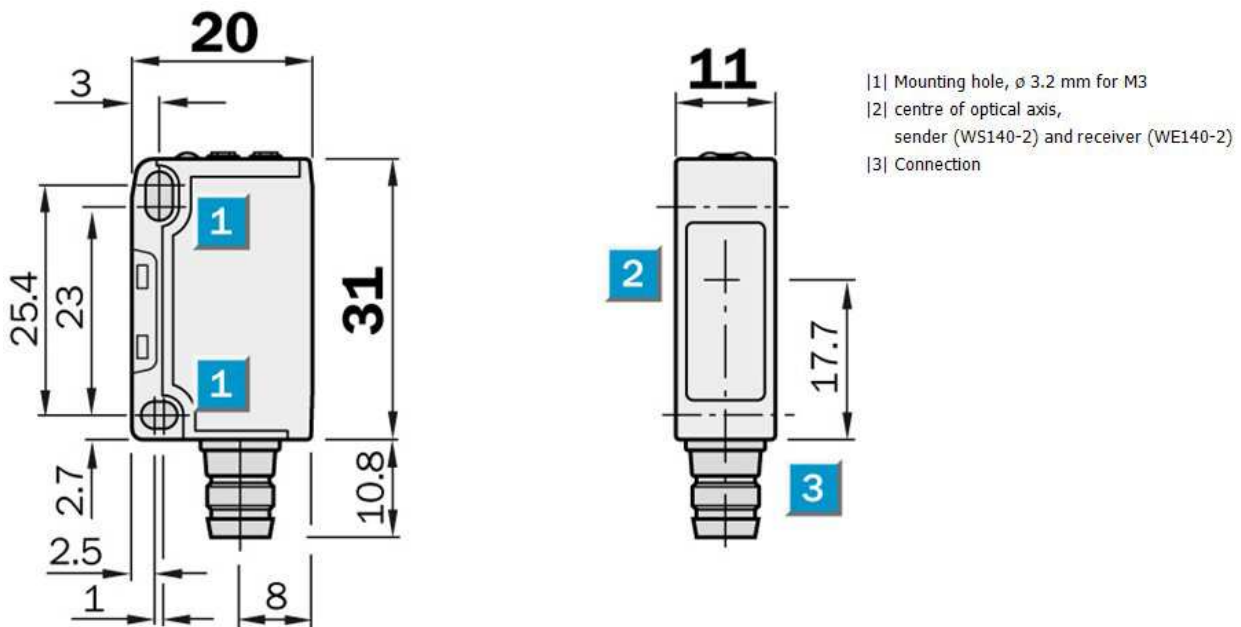

Signal voltage PNP HIGH/LOW:	Vs - 1.8 V / approx. 0 V
Angle of dispersion:	Ca. 7.6 °
Power consumption, sender:	≤ 15 mA
Power consumption, receiver:	≤ 20 mA
Series:	W140-2
Optics material:	PC
Cable diameter:	Ø 4 mm
Front screen heating:	-
Angle of reception:	Ca. 15 °
Polarisation filter:	-
Cable material:	PVC
UL File No.:	NRNT2.E128350 & NRNT8.E128350

1) Limit values, reverse-polarity protected operation in short-circuit protected network max. 8 A

Masszeichnung