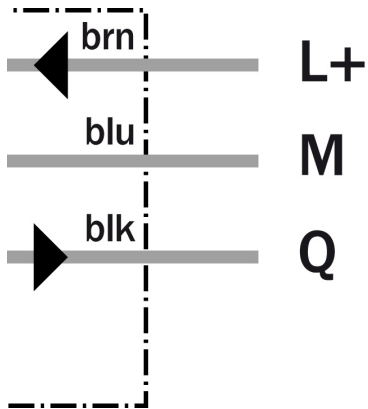

Technical data

Design::	Rectangular
Dimensions (W x H x D):	11 mm x 31 mm x 20 mm
Supply voltage min ... max.:	DC 10 ... 30 V ¹⁾
Ripple:	± 10 %
Output type:	PNP: open collector: Q
Switching mode:	Light/dark switching via rotary switch
Output current max.:	100 mA
Response time.:	≤ 0.5 ms
Switching frequency:	1,000 Hz
Connection type:	Cable, 5 m
Conductor size:	0.18 mm ²
Circuit protection:	V _S connections reverse-polarity protected/In-/outputs short-circuit protected/only WE140-2/Interference suppression/only WE140-2/Outputs overcurrent and short-circuit protected/only WE140-2
Enclosure rating.:	IP 67
Ambient operation temperature, min ... max.:	-25 °C ... +55 °C
Ambient storage temperature, min ... max.:	-40 °C ... +70 °C
Weight:	Ca. 53 g
Housing material:	PBT

Signal voltage PNP HIGH/LOW:	Vs - 1.8 V / approx. 0 V
Angle of dispersion:	Ca. 7.6 °
Power consumption, sender:	≤ 15 mA
Power consumption, receiver:	≤ 20 mA
Series:	W140-2
Optics material:	PC
Cable diameter:	Ø 4 mm
Front screen heating:	-
Angle of reception:	Ca. 15 °
Polarisation filter:	-
Cable material:	PVC
UL File No.:	NRNT2.E128350 & NRNT8.E128350

1) Limit values, reverse-polarity protected operation in short-circuit protected network max. 8 A

Masszeichnung

Einstell-Möglichkeiten

Anschluss-Schema

Anschlussart

Schaltabstand-Diagramm

Scanning range reduction when slotted masks are used