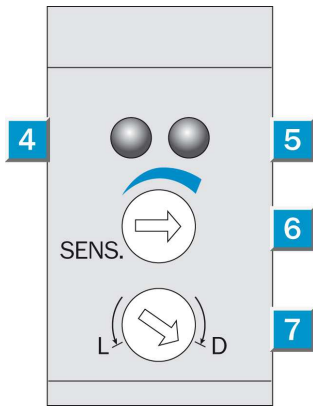

Technical data

Design::	Rectangular
Dimensions (W x H x D):	11 mm x 31 mm x 20 mm
Supply voltage min ... max.:	DC 10 ... 30 V ¹⁾
Ripple:	± 10 %
Output type:	PNP: open collector: Q
Switching mode:	Light/dark switching via rotary switch
Output current max.:	100 mA
Response time.:	≤ 0.5 ms
Switching frequency:	1,000 Hz
Connection type:	Cable, 5 m
Conductor size:	0.18 mm ²
Circuit protection:	V _S connections reverse-polarity protected/In-/outputs short-circuit protected/only WE140-2/Interference suppression/only WE140-2/Outputs overcurrent and short-circuit protected/only WE140-2
Enclosure rating.:	IP 67
Ambient operation temperature, min ... max.:	-25 °C ... +55 °C
Ambient storage temperature, min ... max.:	-40 °C ... +70 °C
Weight:	Ca. 53 g
Housing material:	PBT

Signal voltage PNP HIGH/LOW:	Vs - 1.8 V / approx. 0 V
Angle of dispersion:	Ca. 7.6 °
Power consumption, sender:	≤ 15 mA
Power consumption, receiver:	≤ 20 mA
Series:	W140-2
Optics material:	PC
Cable diameter:	Ø 4 mm
Front screen heating:	-
Angle of reception:	Ca. 15 °
Polarisation filter:	-
Cable material:	PVC
UL File No.:	NRNT2.E128350 & NRNT8.E128350

1) Limit values, reverse-polarity protected operation in short-circuit protected network max. 8 A

Masszeichnung

Einstell-Möglichkeiten

Anschluss-Schema

Anschlussart

Schaltabstand-Diagramm

Scanning range reduction when slotted masks are used