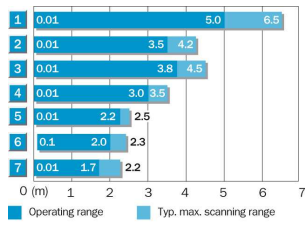

Technical data

Design::	Rectangular
Dimensions (W x H x D):	11 mm x 31 mm x 20 mm
Supply voltage min ... max.:	DC 10 ... 30 V ¹⁾
Ripple:	± 10 %
Power consumption:	≤ 30 mA
Output type:	NPN: open collector: Q
Switching mode:	Light/dark switching via rotary switch
Signal voltage NPN HIGH/LOW:	Approx. $V_S / < 1.8 V$
Output current max.:	100 mA
Response time::	≤ 0.5 ms
Switching frequency:	1,000 Hz
Connection type:	Cable, 2 m
Number of cores:	3
Conductor size:	0.18 mm ²
Circuit protection:	V_S connections reverse-polarity protected/In-/outputs short-circuit protected/Interference suppression/Outputs overcurrent and short-circuit protected
Enclosure rating::	IP 67
Ambient operation temperature, min ... max.:	-25 °C ... +55 °C
Ambient storage temperature, min ... max:	-40 °C ... +70 °C

Dimensional drawing

Adjustment possible

Connection type

Connection diagram

Sensing range diagram

Reflector type	Operating range
1 PL 80 A	0.01 ... 5.0 m
2 P 250	0.01 ... 3.5 m
3 PL 50 A/PL 40 A	0.01 ... 3.8 m
4 PL 30 A/PL 31 A	0.01 ... 3.0 m
5 PL 20 A	0.01 ... 2.2 m
6 Reflective tape Diamond Grade (100 x 100 mm²)	0.1 ... 2.0 m
7 P 45	0.01 ... 1.7 m

Scanning distance displacement

Australia

Phone +61 3 9457 0600
1800 33 48 02 – tollfree
E-Mail sales@sick.com.au

Belgium/Luxembourg

Phone +32 (0)2 466 55 66
E-Mail info@sick.be

Brasil

Phone +55 11 3215-4900
E-Mail marketing@sick.com.br