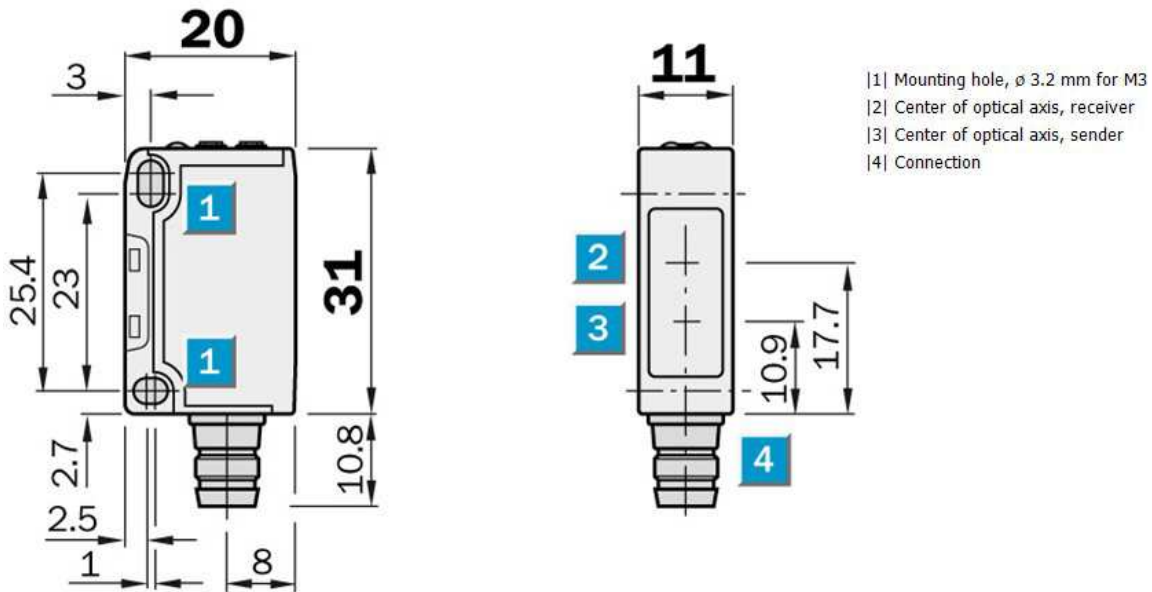

Weight:	Ca. 53 g
Housing material:	PBT
Cable material::	PVC
Angle of dispersion:	Ca. 5.8 °
Series:	W140-2
Optics material:	PMMA
Cable diameter:	Ø 4 mm

1) Limit values, reverse-polarity protected operation in short-circuit protected network max. 8 A

Dimensional drawing