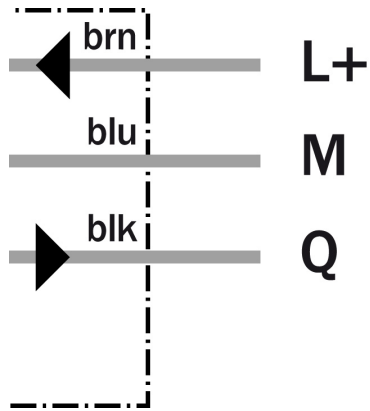

Technical data

Design::	Rectangular
Dimensions (W x H x D):	11 mm x 31 mm x 20 mm
Supply voltage min ... max.:	DC 10 ... 30 V ¹⁾
Ripple:	± 10 %
Power consumption:	≤ 30 mA
Output type:	NPN: open collector: Q
Switching mode:	Light/dark switching via rotary switch
Signal voltage NPN HIGH/LOW:	Approx. $V_S / < 1.8 V$
Output current max.:	100 mA
Response time::	≤ 0.5 ms
Switching frequency:	1,000 Hz
Connection type:	Cable, 2 m
Number of cores:	3
Conductor size:	0.18 mm ²
Circuit protection:	V_S connections reverse-polarity protected/In-/outputs short-circuit protected/Interference suppression/Outputs overcurrent and short-circuit protected
Enclosure rating::	IP 67
Ambient operation temperature, min ... max.:	-25 °C ... +55 °C
Ambient storage temperature, min ... max:	-40 °C ... +70 °C

Weight:	Ca. 53 g
Housing material:	PBT
Cable material::	PVC
Angle of dispersion:	Ca. 5.8 °
Series:	W140-2
Optics material:	PMMA
Cable diameter:	Ø 4 mm

1) Limit values, reverse-polarity protected operation in short-circuit protected network max. 8 A

Dimensional drawing

Adjustment possible

Connection type

Connection diagram

Sensing range diagram

Reflector type	Operating range
1 PL 80 A	0.01 ... 5.0 m
2 P 250	0.01 ... 3.5 m
3 PL 50 A/PL 40 A	0.01 ... 3.8 m
4 PL 30 A/PL 31 A	0.01 ... 3.0 m
5 PL 20 A	0.01 ... 2.2 m
6 Reflective tape Diamond Grade (100 x 100 mm²)	0.1 ... 2.0 m
7 P 45	0.01 ... 1.7 m