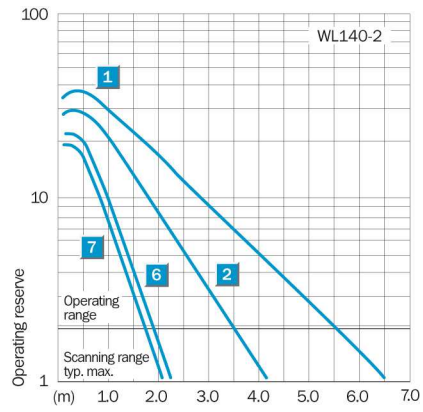

Scanning distance displacement