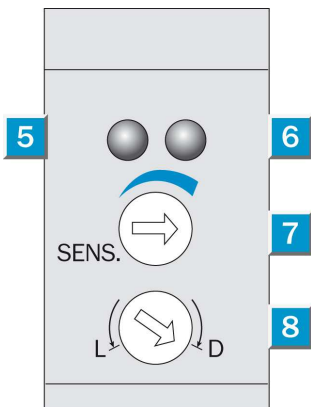

Adjustment possible