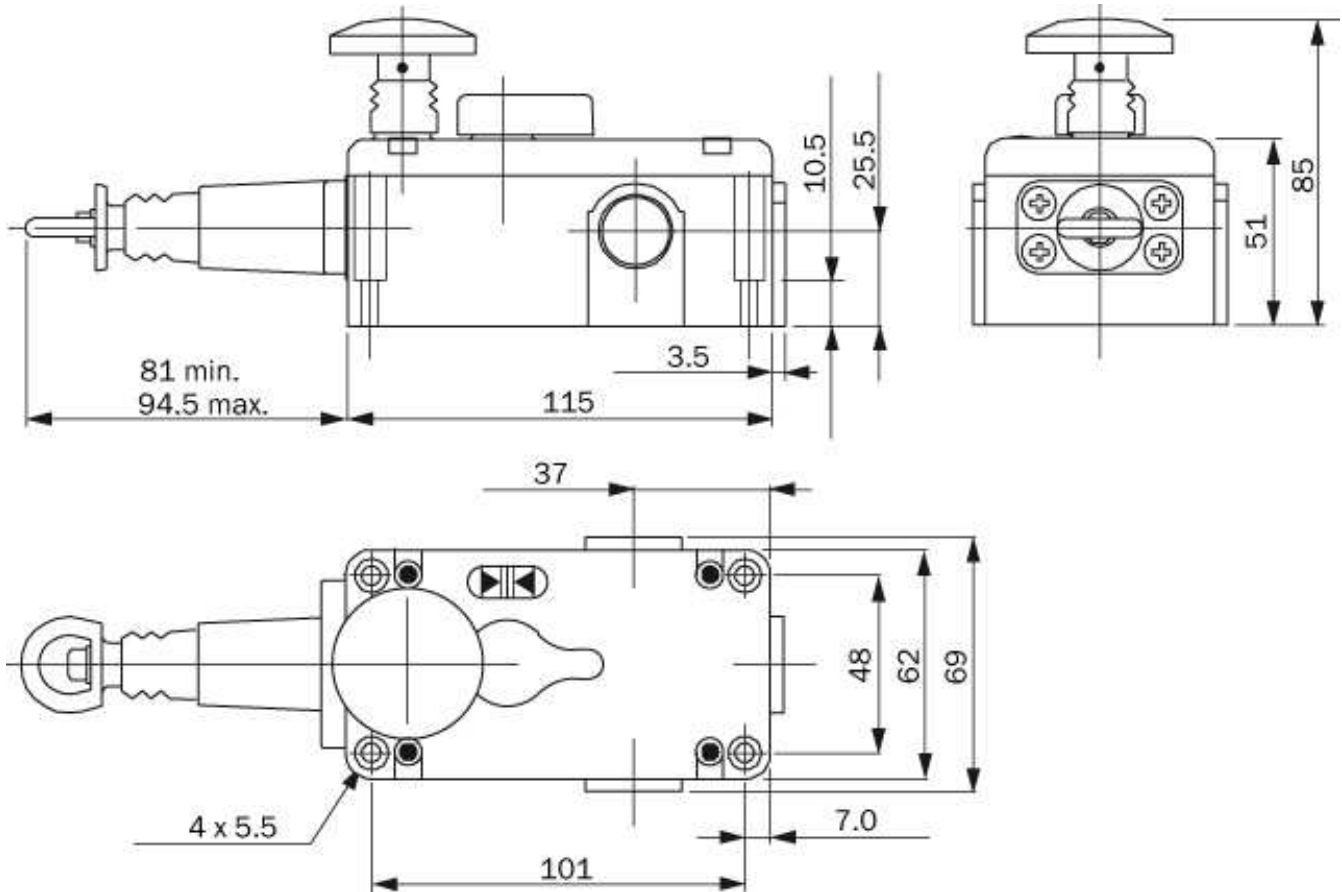

Electrical connection: Cable gland, 3 x M20
Flexi Loop-compatible plug connector: -
Weight: 0.84 kg

Dimensional drawing

Actuator travel diagram