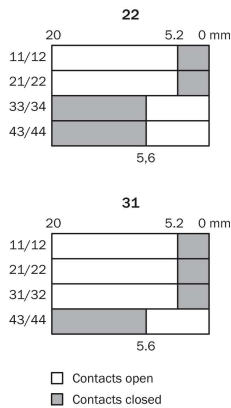

Technical data

Type of command unit:	Rope pull switches
Housing material:	Metal
Surface treatment:	Varnished
Enclosure rating:	IP 65 (IEC 60529)
Ambient operating temperature:	-25 °C ... +80 °C
B10d parameter:	2* 1E 06 switching cycles, with small load
Switching principle:	Slow action switching element
Number of positive action N/C contacts:	3
Number of N/O contacts:	1
Number of N/O contacts, additional button:	0
Mechanical life (relay contacts):	1* 1E 06 switching cycles
Usage category:	AC-15/DC-13 (IEC 60947-5-1)
Rated operating current (voltage):	3 A (240 V AC) 2 A (24 V DC)
Maximum cord length:	75 m

Electrical connection: Cable gland, 3 x M20
 Flexi Loop-compatible plug connector: -
 Weight: 0.84 kg

Dimensional drawing

Actuator travel diagram

Switching elements

	Rope stack	Rope tensioned	Rope pulled
Switching element 22	 43 31 44 33 31 34 21 21 22 11 11 12	 43 31 44 33 31 34 21 21 22 11 11 12	 43 31 44 33 31 34 21 21 22 11 11 12
Switching element 31	 43 31 44 31 31 32 21 21 22 11 11 12	 43 31 44 31 31 32 21 21 22 11 11 12	 43 31 44 31 31 32 21 21 22 11 11 12