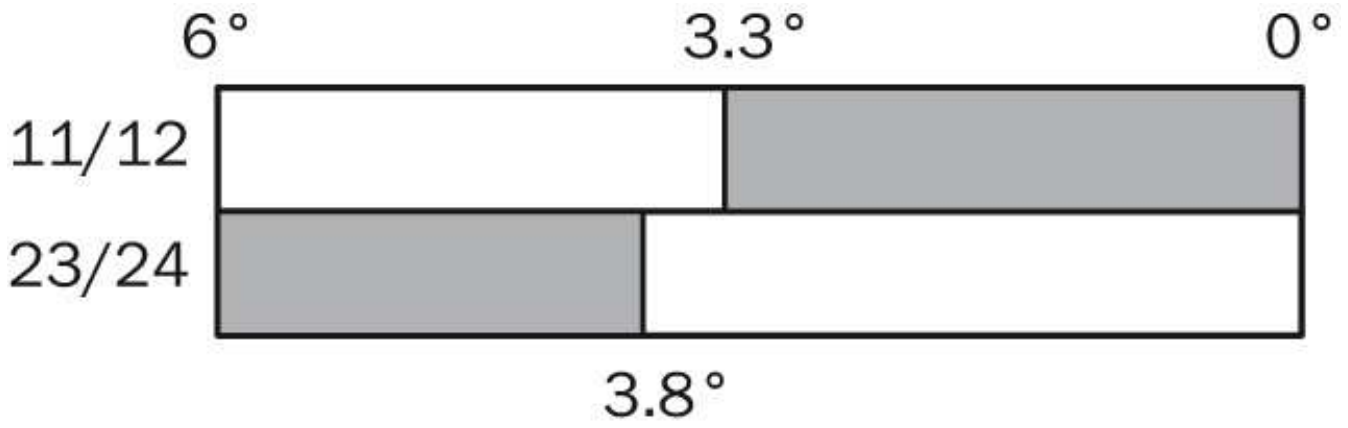

Actuator travel diagram