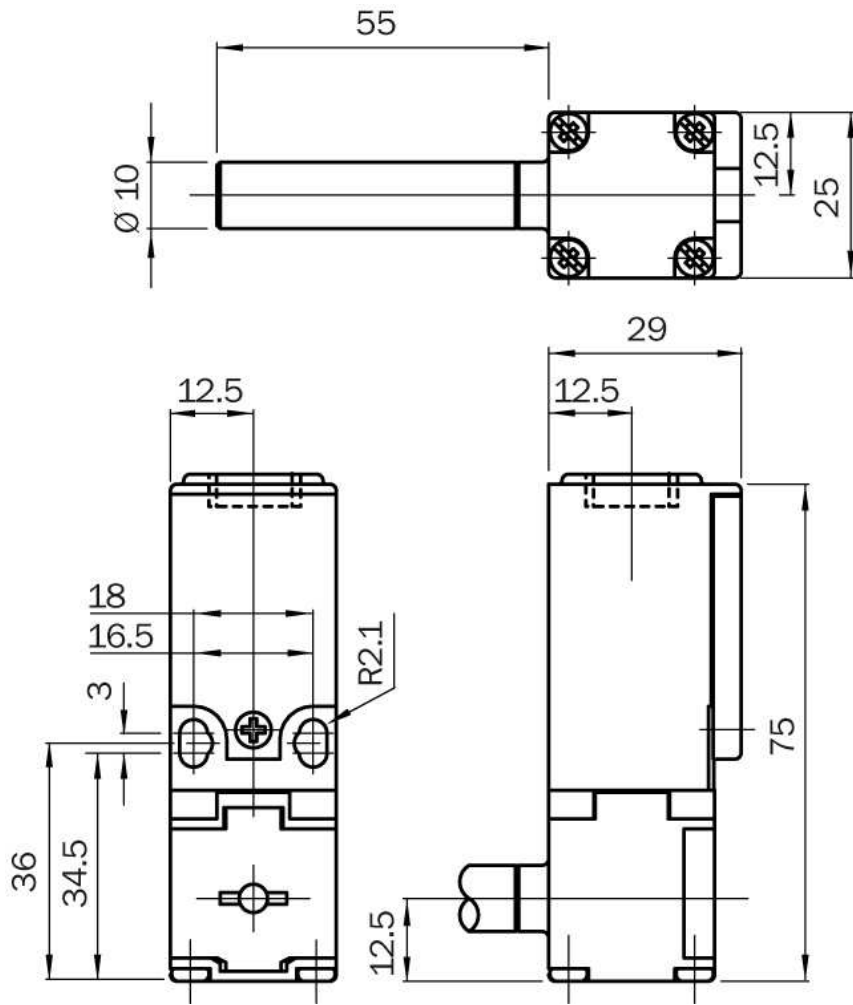

Dimensional drawing

Switching elements

	Not actuated	Actuated
Switching element 11		
Switching element 21