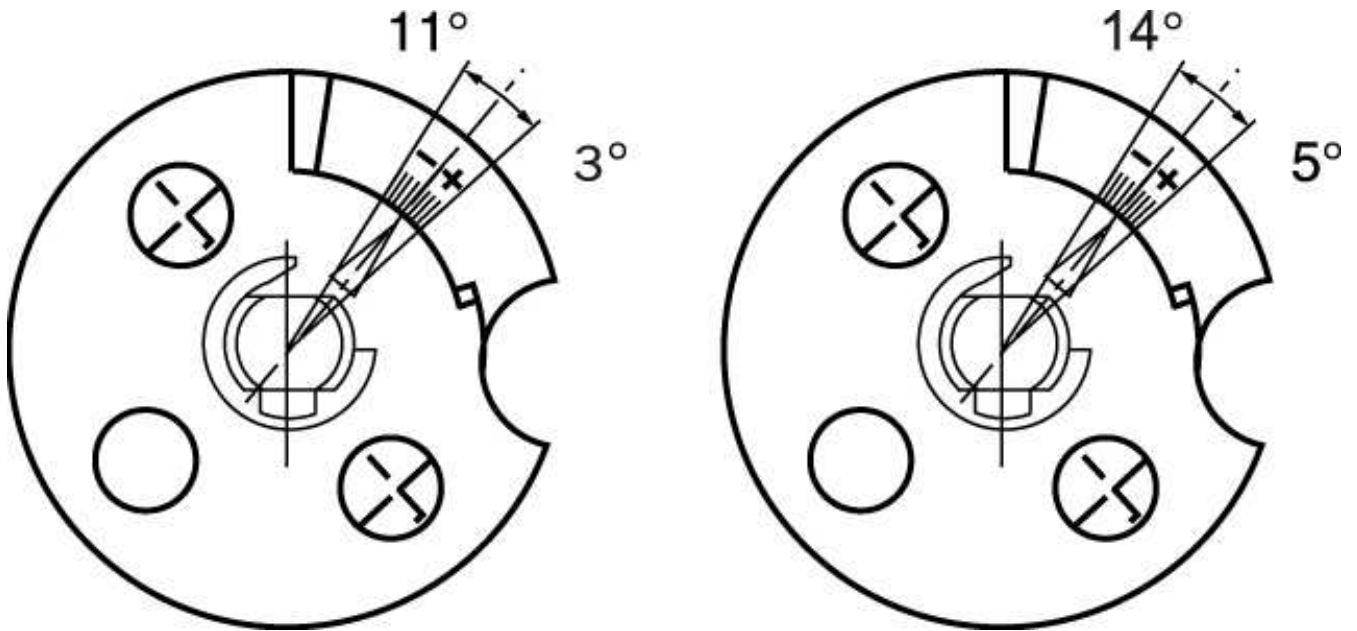

Adjustments possible