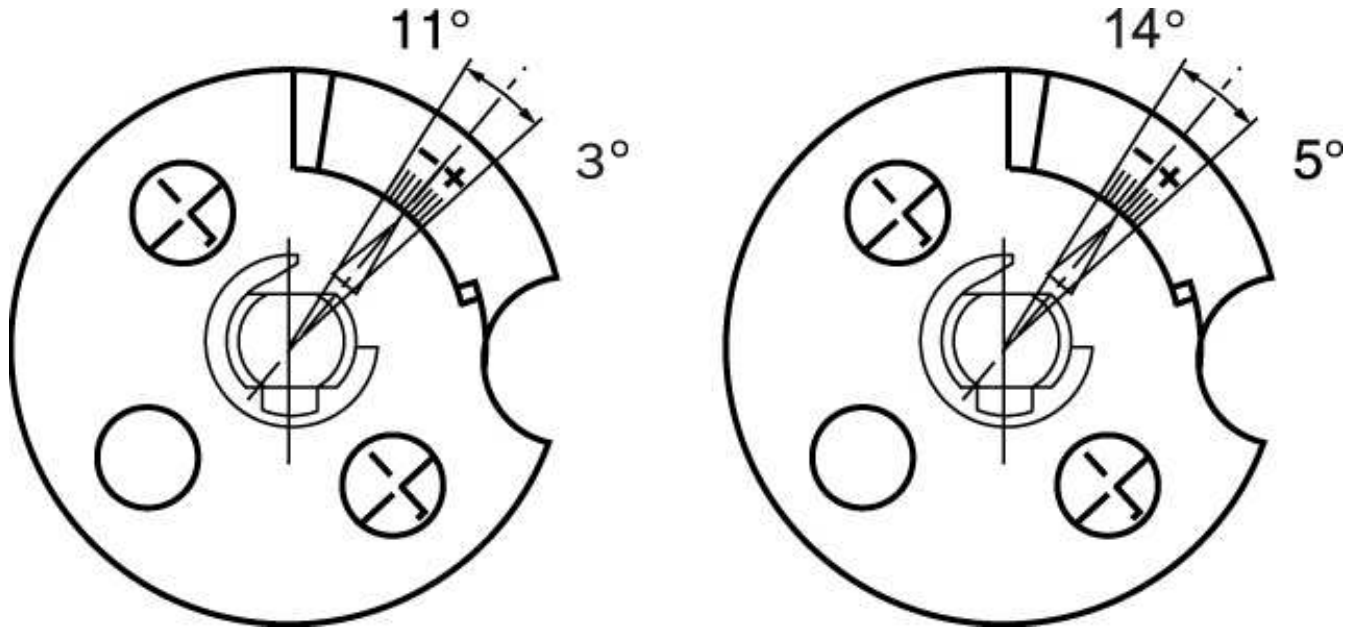

Actuator travel diagram

Image Unavailable

Adjustments possible