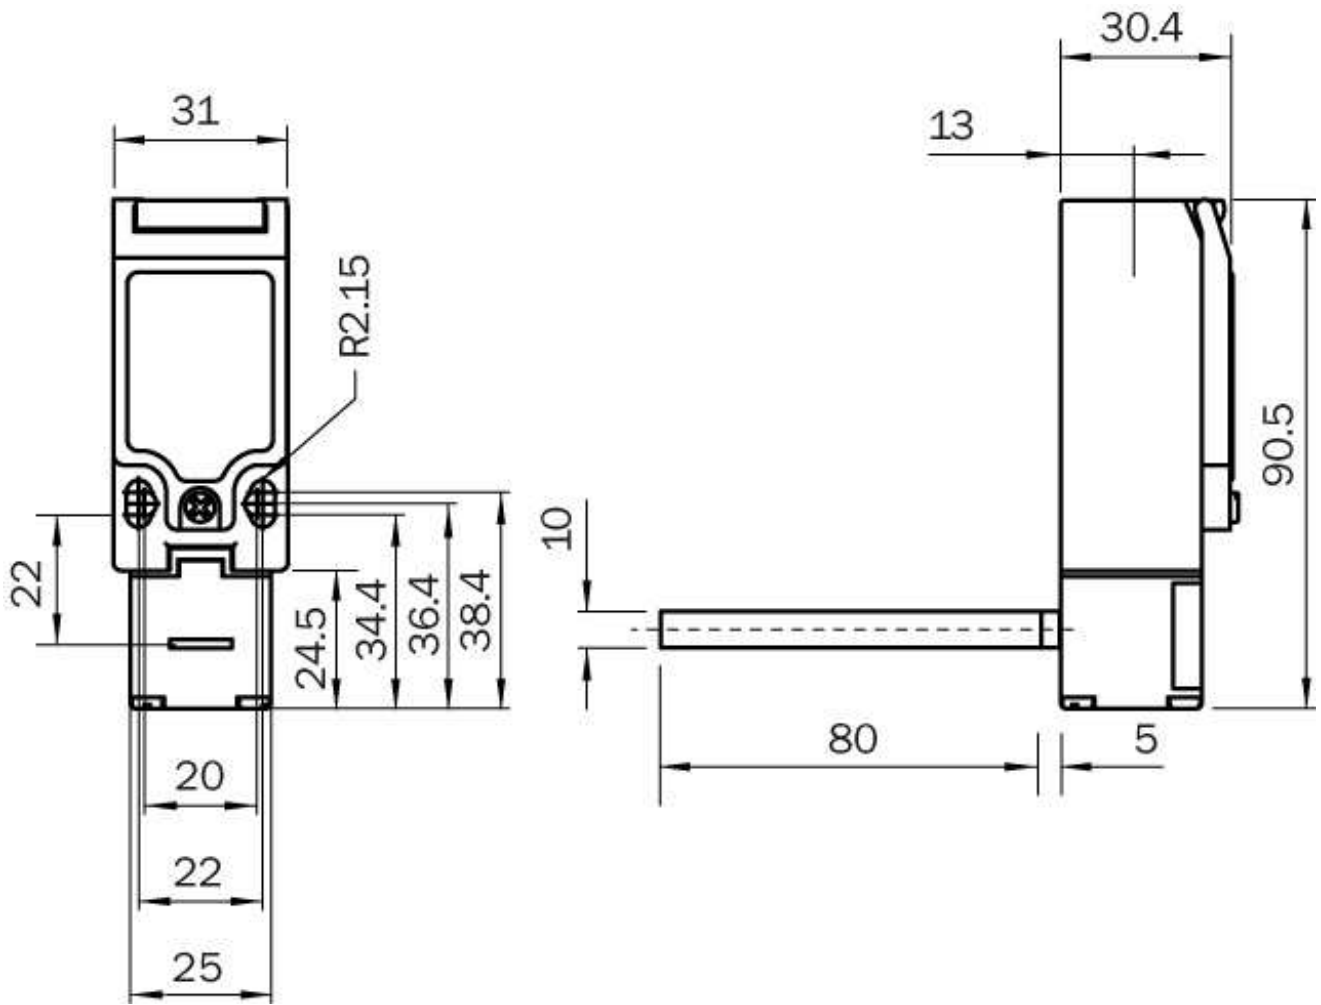

Dimensional drawing

Switching elements

	Not actuated	Actuated
Switching element 11		
Switching element 21