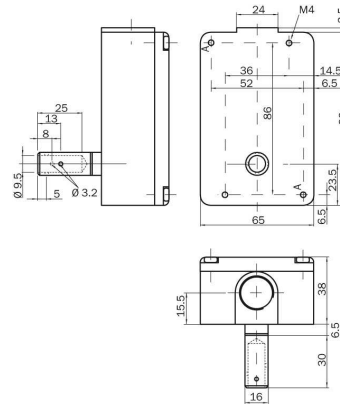

Actuator travel diagram

Adjustments possible

Switching elements

Switching element 21:
2 positive action N/C contacts + 1 N/O contact

Dimensional drawing

Australia

Phone +61 3 9457 0600
1800 33 48 02 – tollfree
E-Mail sales@sick.com.au