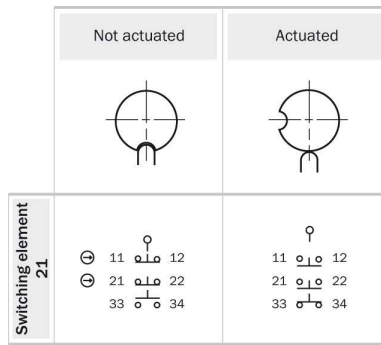

| | |
|---|--|
| Housing material: | Zinc diecast |
| Surface treatment: | Varnished |
| Enclosure rating: | IP 66 |
| Ambient operating temperature: | -25 °C ... +80 °C |
| B10d parameter: | 2* 1E 06 switching cycles, with small load |
| Actuating element type: | Hollow shaft |
| Number of actuation directions: | 1 |
| Switching angle: | Adjustable 5 ° ... 11 ° |
| Switching principle: | Slow action switching element |
| Number of positive action N/C contacts: | 2 |
| Number of N/O contacts: | 1 |
| Mechanical life: | 1* 1E 06 switching cycles |
| Usage category: | AC-15/DC-13 |
| Rated operating current (voltage): | 3 A (240 V AC) 2 A (24 V DC) |
| Electrical connection: | Cable gland, 1 x M20 |
| Weight: | 0.45 kg |

Actuator travel diagram

Adjustments possible

Switching elements

Switching element 21:
2 positive action N/C contacts + 1 N/O contact

Dimensional drawing

Australia

Phone +61 3 9457 0600
1800 33 48 02 – tollfree
E-Mail sales@sick.com.au