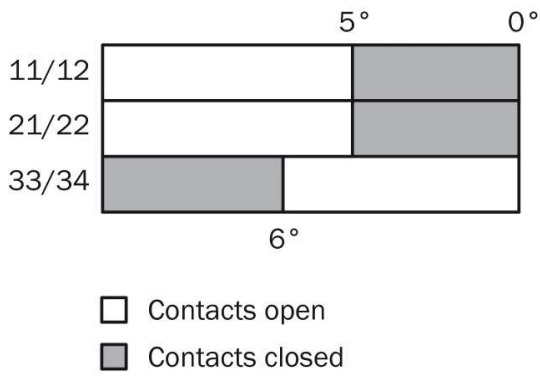

Actuator travel diagram