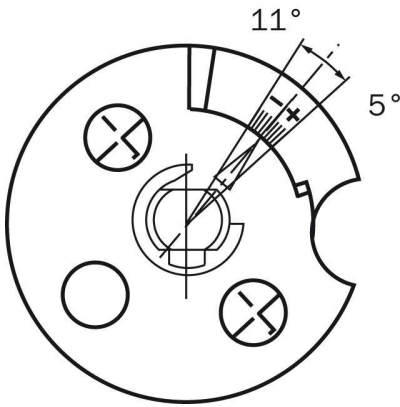

Adjustments possible