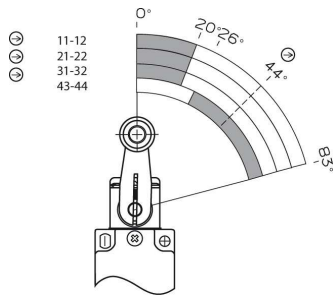

Actuator travel diagram

- Contacts open
- Contacts closed