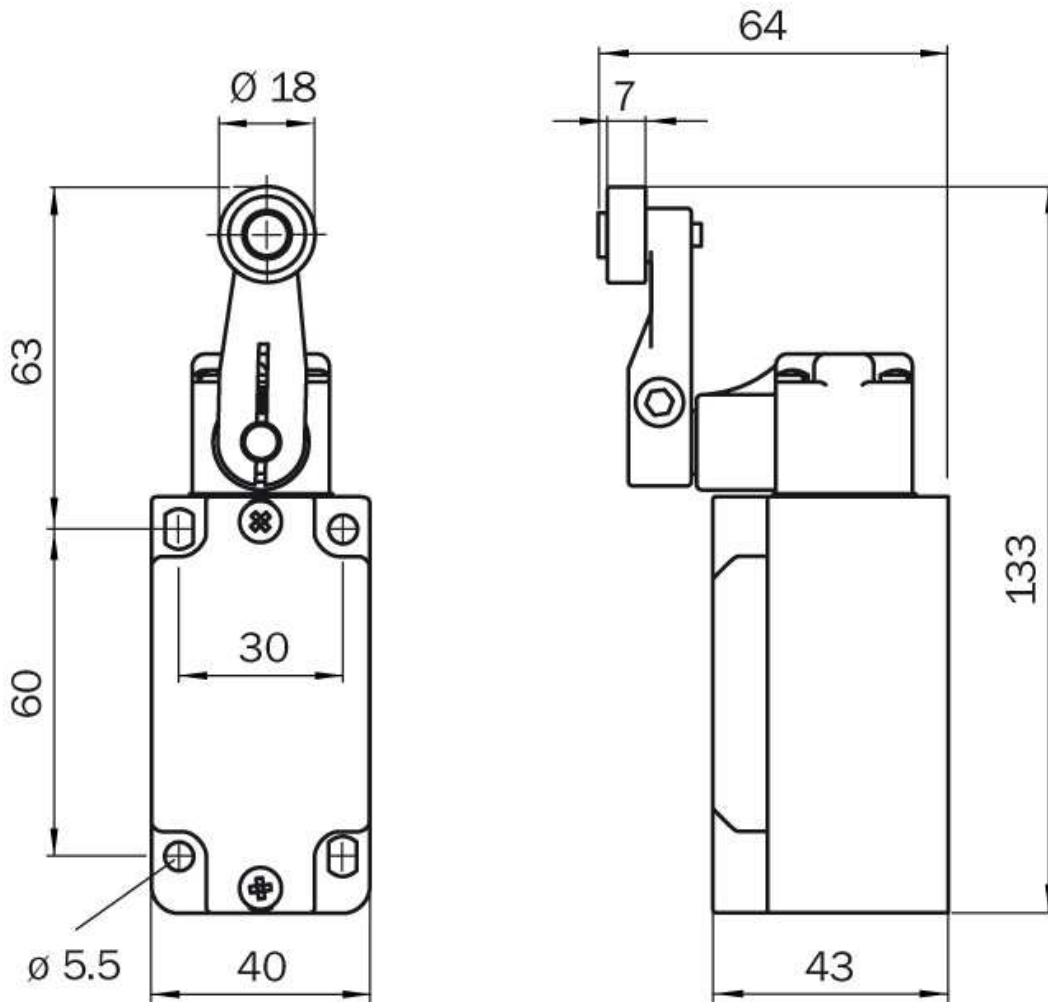

Dimensional drawing