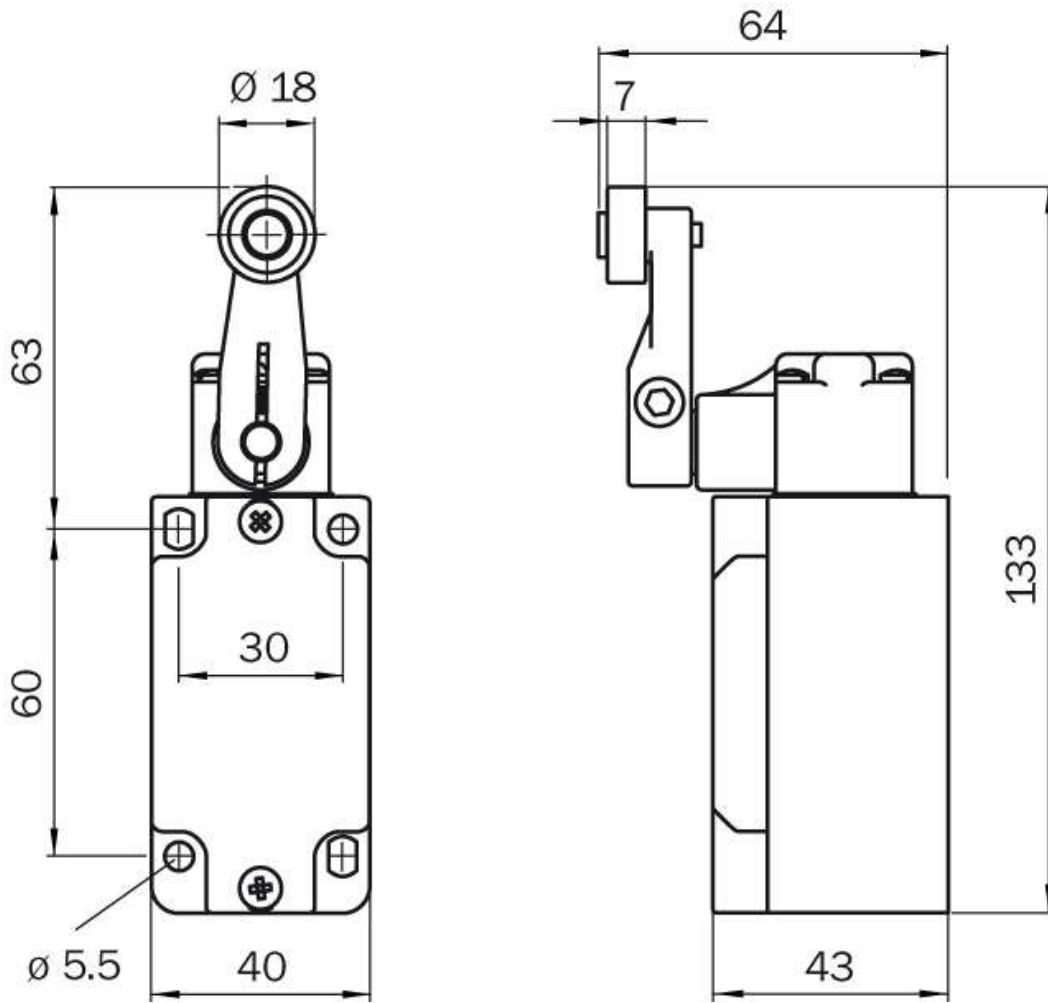

Dimensional drawing

Actuator travel diagram