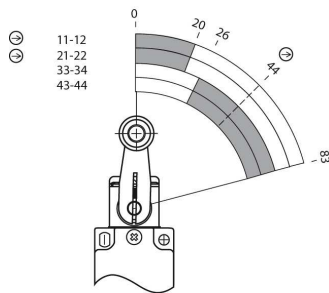

- ☐ Contacts open
- ☒ Contacts closed