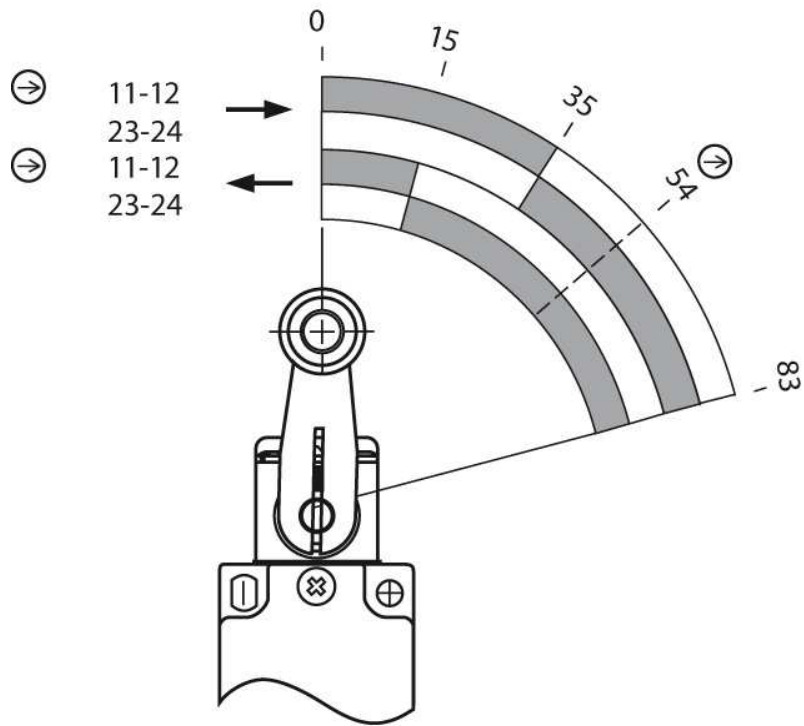

Actuator travel diagram

- ☐ Contacts open
- ☒ Contacts closed