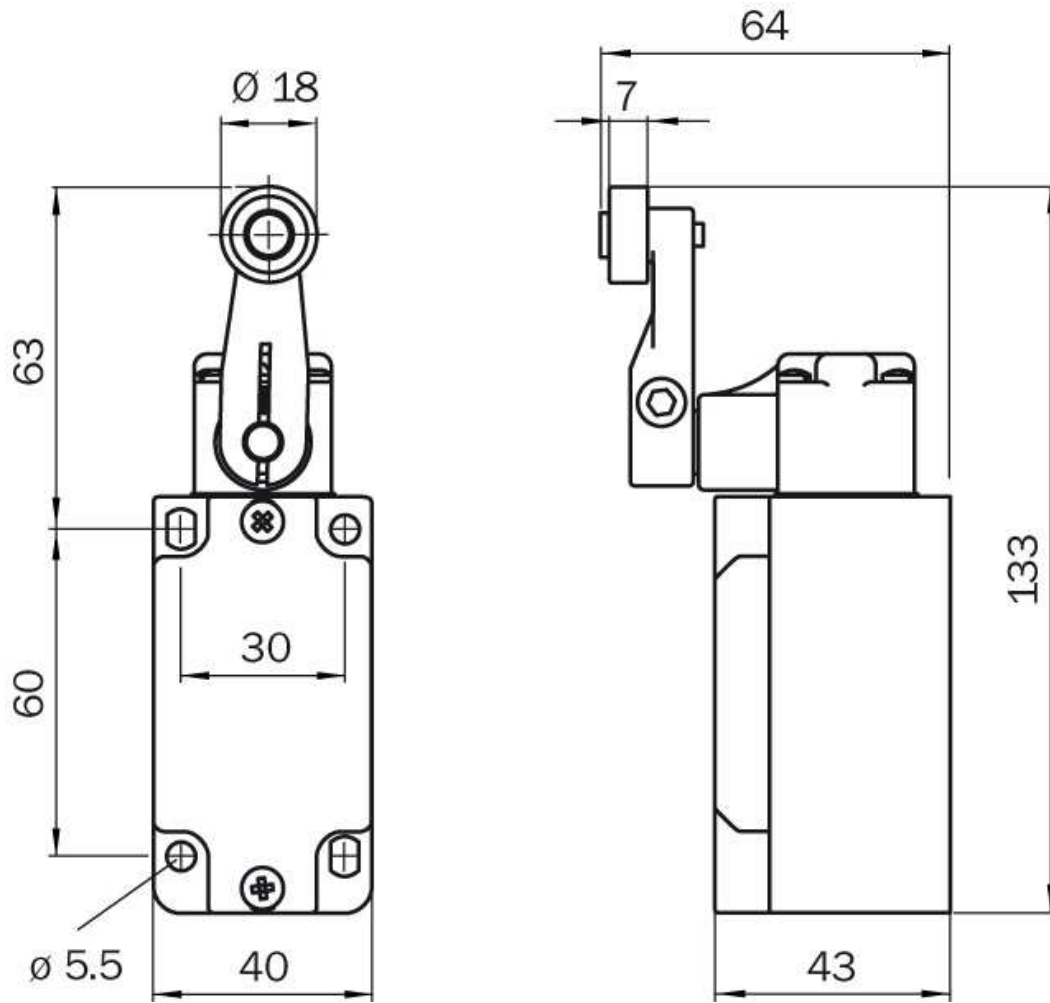

Dimensional drawing