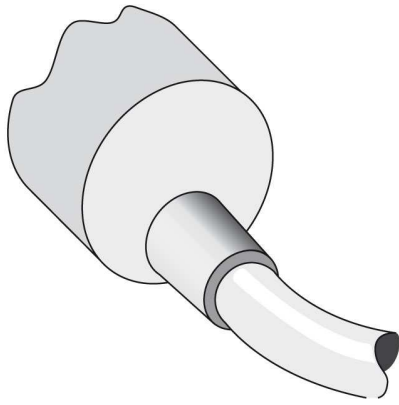

Cable material:	PVC
Conductor cross-section:	0.22 mm <sup>2</sup>
Wire-break protection:	1
Short-circuit protection:	✓
Reverse polarity protection:	✓
Power-up pulse protection:	✓
Shock and vibration resistance:	30 g, 11 ms/10 ... 55 Hz, 1 mm
Ambient temperature operation:	-25 °C ... 75 °C
Housing material:	Metal, Nickel-plated brass
Housing cap material:	Plastic
Housing length:	40 mm
Thread length:	25 mm
Tightening torque, max.:	7 Nm

### Installation note

---

Dimensional drawing

All dimensions in mm (inch)

Connection diagram

**Connection type**

---

**Australia**