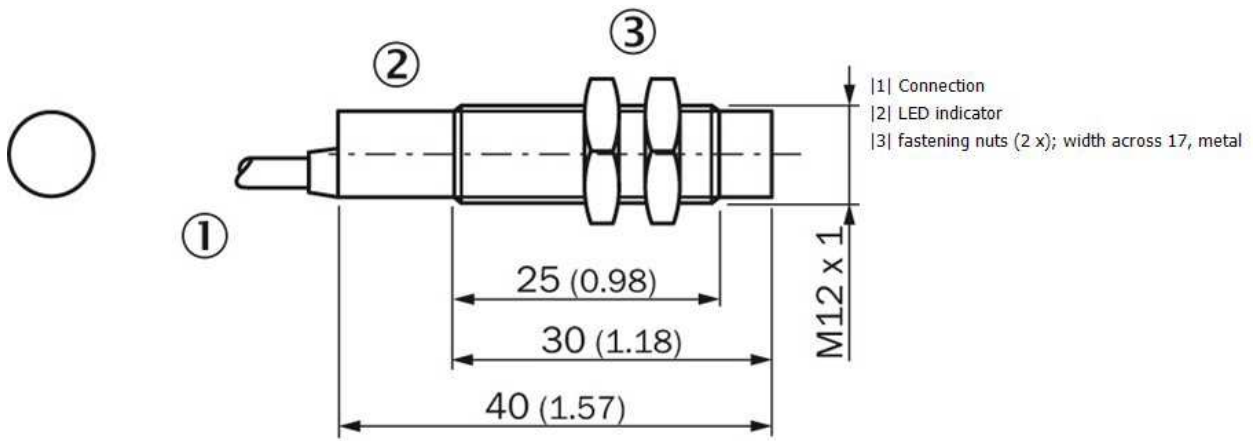

### Installation note

---

A:	12 mm
B:	24 mm
C:	12 mm
D:	24 mm
E:	8 mm
F:	64 mm
Remark:	Associated graphic see "Installation"

### Installation note

---

Dimensional drawing

All dimensions in mm (inch)

Connection diagram

**Connection type**

---

**Australia**