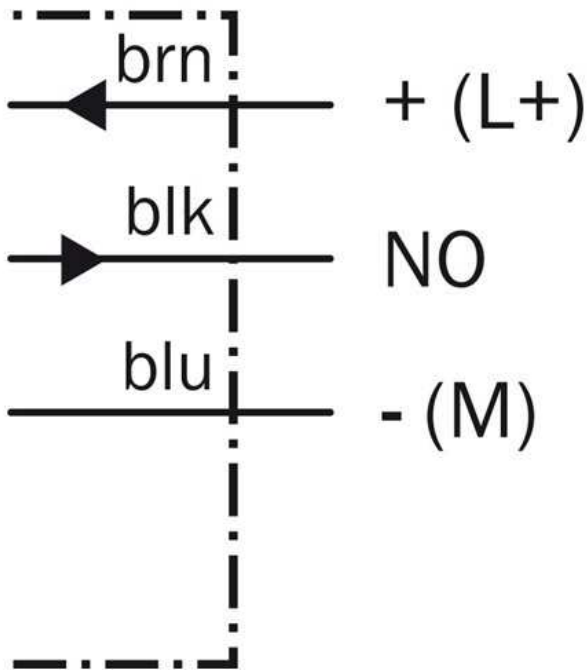

### Installation note

---

A:	12 mm
B:	24 mm
C:	12 mm
D:	24 mm
E:	8 mm
F:	64 mm
Remark:	Associated graphic see "Installation"

### Installation note

---

Dimensional drawing

All dimensions in mm (inch)

Connection diagram

**Connection type**

---

**Australia**