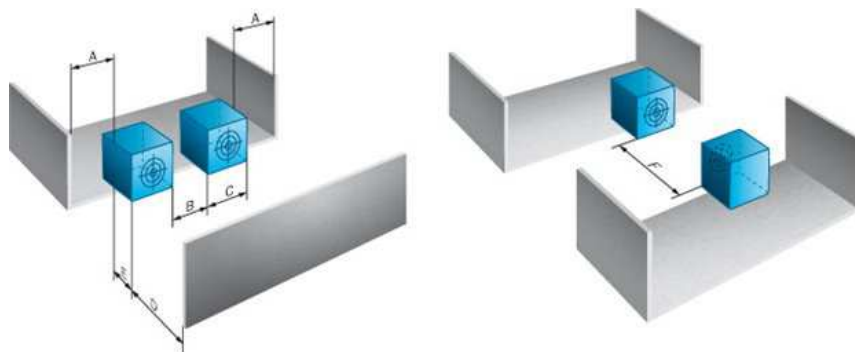

Hysteresis:	1 % ... 15 %
Repeatability:	$\leq 5\%$ ^{3) 4)}
Temperature drift (of Sr):	$\pm 10\%$
EMC:	According to EN 60947-5-2
Output current I_a:	$\leq 200\text{ mA}$
Short-circuit protection:	✓
Reverse polarity protection:	✓
Power-up pulse protection:	✓
Shock and vibration resistance:	30 g, 11 ms/10 ... 55 Hz, 1 mm
Ambient temperature operation:	-10 °C ... 70 °C
Housing material:	Plastic
Sensing face material:	Plastic, PBTP
Special features:	Factor 1 for all metals

1) With I_a max and U_b 24 V   2) Without load   3) U_b and T_a constant   4) Of S_r

Installation note

Remark: Associated graphic see "Installation"

Installation note