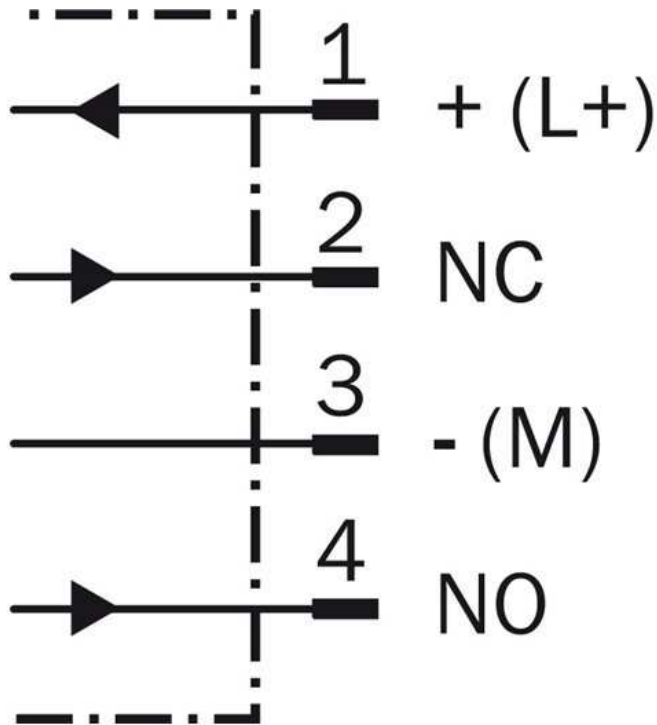

Connection diagram