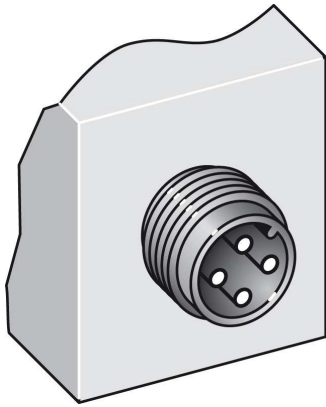

Inductive proximity sensors  
Rectangular housing, IQ40

IQ40-35NPP-KCM

**Model Name** > [IQ40-35NPP-KCM](#)  
**Part No.** > [6025813](#)

**At a glance**

- Increased operating distance up to 40 mm
- Corner LEDs
- Sensing face rotatable in five directions
- Sturdy and compact design
- Integrated mounting clamp
- DC and AC/DC versions available
- Magnetic field resistant

### Installation note

**Dimensional drawing**

**Connection diagram**

Connection type

---

**Australia**

Phone +61 3 9457 0600  
1800 33 48 02 – tollfree  
E-Mail sales@sick.com.au

**Belgium/Luxembourg**