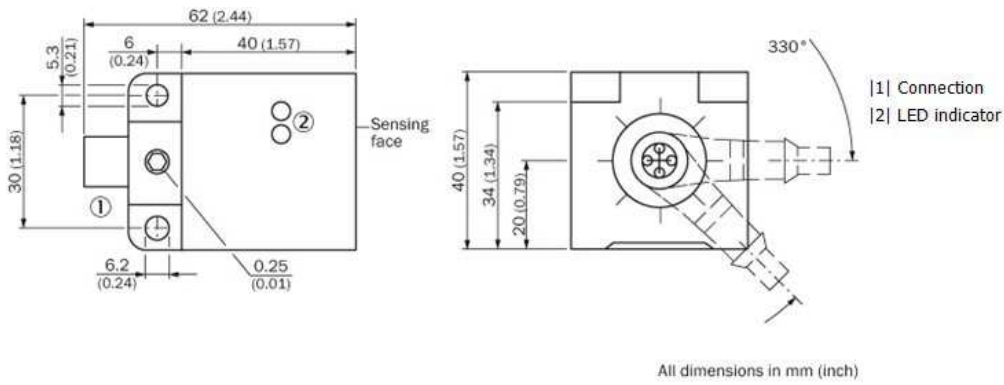

Dimensional drawing