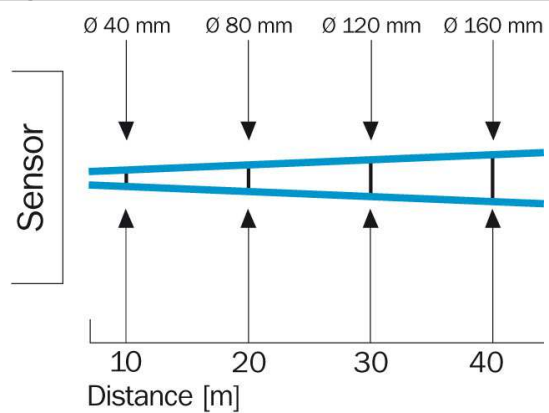

Features

Sensor/detection principle:	Through-beam photoelectric sensor
Dimensions (W x H x D):	15 mm x 44.4 mm x 30 mm
Housing design (light emission):	Rectangular
Sensing range max.:	0 m ... 50 m
Type of light:	Visible red light
Light source:	Laser
Laser class:	2
Adjustment of operating distance:	Potentiometer, 1 revolution
Light spot size (distance):	Ø 40 mm (10 m)

Characteristic curve

Sensing range diagram

Connection type

Light spot size

Australia

Phone +61 3 9457 0600
1800 33 48 02 – tollfree
E-Mail sales@sick.com.au

Belgium/Luxembourg

Phone +32 (0)2 466 55 66
E-Mail info@sick.be