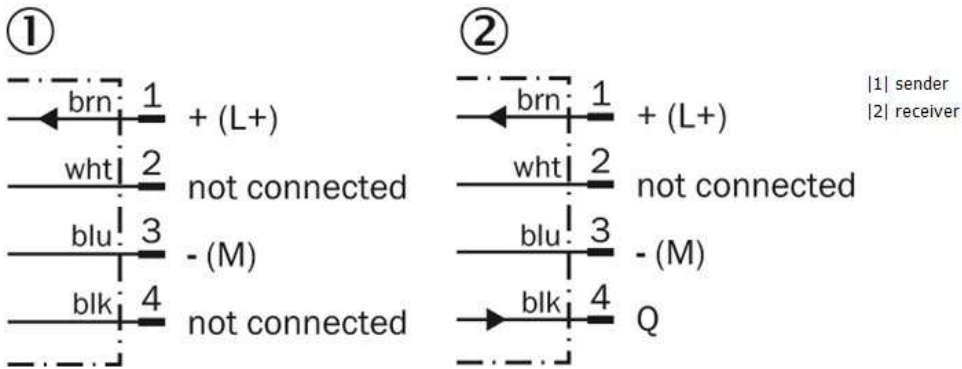

Dimensional drawing

Adjustments possible

- [4] Status indicator LED, yellow: Output active
- [5] Status indicator LED, green: Laser on
- [6] Sensitivity control
- [7] L.ON/ d.ON selection switch

Connection diagram

Characteristic curve

Sensing range diagram

Connection type

Light spot size

Australia

Phone +61 3 9457 0600
1800 33 48 02 – tollfree
E-Mail sales@sick.com.au

Belgium/Luxembourg

Phone +32 (0)2 466 55 66
E-Mail info@sick.be