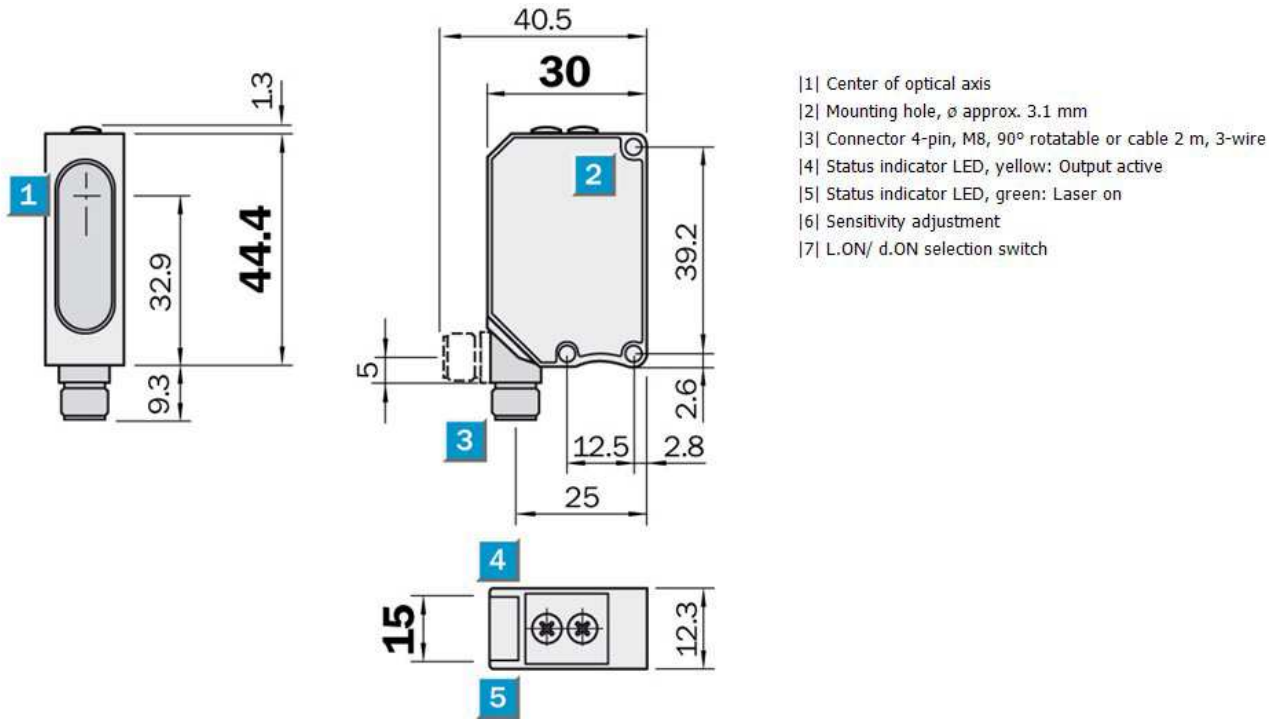

Housing material: ABS, Plastic
Optics material: PMMA
Enclosure rating: IP 67
Ambient temperature operation: -10 °C ... 40 °C
Ambient storage temperature: -20 °C ... 60 °C

1) Limit values 2) May not exceed or fall short of V_S tolerances 3) Without load 4) Signal transit time with resistive load 5) With light/dark ratio 1:1 6) $A = V_S$
connections reverse-polarity protected 7) D = outputs overcurrent and short-circuit protected 8) Reference voltage 50 V DC

Dimensional drawing