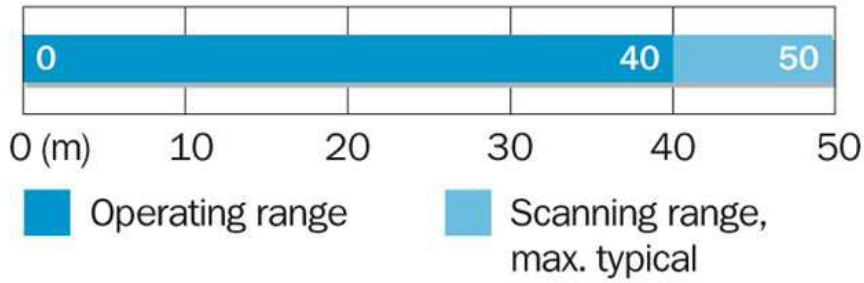

Dimensional drawing

Adjustments possible

- [4] Status indicator LED, yellow: Output active
- [5] Status indicator LED, green: Laser on
- [6] Sensitivity control
- [7] L.ON/ d.ON selection switch

Connection diagram

Characteristic curve

Sensing range diagram

Connection type

Light spot size

Australia

Phone +61 3 9457 0600
1800 33 48 02 – tollfree
E-Mail sales@sick.com.au

Belgium/Luxembourg

Phone +32 (0)2 466 55 66
E-Mail info@sick.be