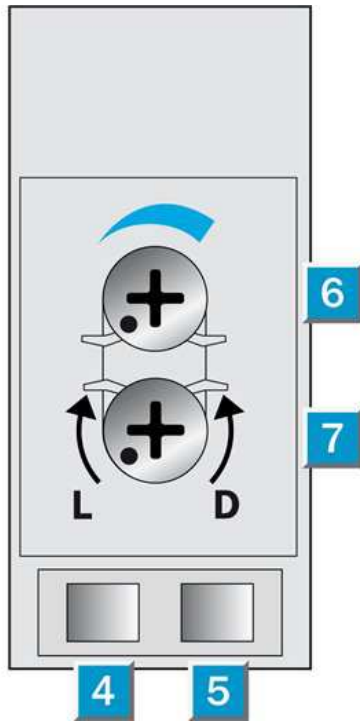

Features

Sensor/detection principle:	Through-beam photoelectric sensor
Dimensions (W x H x D):	15 mm x 44.4 mm x 30 mm
Housing design (light emission):	Rectangular
Sensing range max.:	0 m ... 50 m
Type of light:	Visible red light
Light source:	Laser
Laser class:	2
Adjustment of operating distance:	Potentiometer, 1 revolution
Light spot size (distance):	Ø 40 mm (10 m)

Mechanics/electronics

Supply voltage:	10 V DC ... 30 V DC ¹⁾
Residual ripple:	± 10 % ²⁾
Power consumption:	≤ 40 mA ³⁾
Output type:	NPN
Switching mode:	Light/dark switching
Switching mode selector:	Manually selectable
Output current I _{max.} :	< 100 mA
Response time:	0.5 ms ⁴⁾
Switching frequency:	1,000 Hz ⁵⁾
Electrical connection:	Connector M8, 4-pin
Circuit protection::	A, D ^{6) 7)}
Protection class:	III ⁸⁾
Weight:	120 g

Housing material: ABS, Plastic
 Optics material: PMMA
 Enclosure rating: IP 67
 Ambient temperature operation: -10 °C ... 40 °C
 Ambient storage temperature: -20 °C ... 60 °C

1) Limit values 2) May not exceed or fall short of V_S tolerances 3) Without load 4) Signal transit time with resistive load 5) With light/dark ratio 1:1 6) $A = V_S$
 connections reverse-polarity protected 7) D = outputs overcurrent and short-circuit protected 8) Reference voltage 50 V DC

Dimensional drawing

Adjustments possible

- [4] Status indicator LED, yellow: Output active
- [5] Status indicator LED, green: Laser on
- [6] Sensitivity control
- [7] L.ON/ d.ON selection switch

Connection diagram