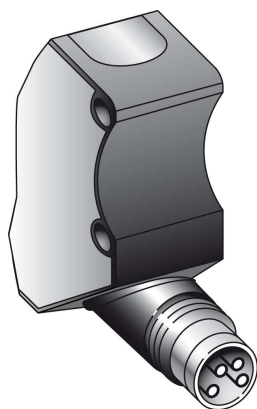

Connection type