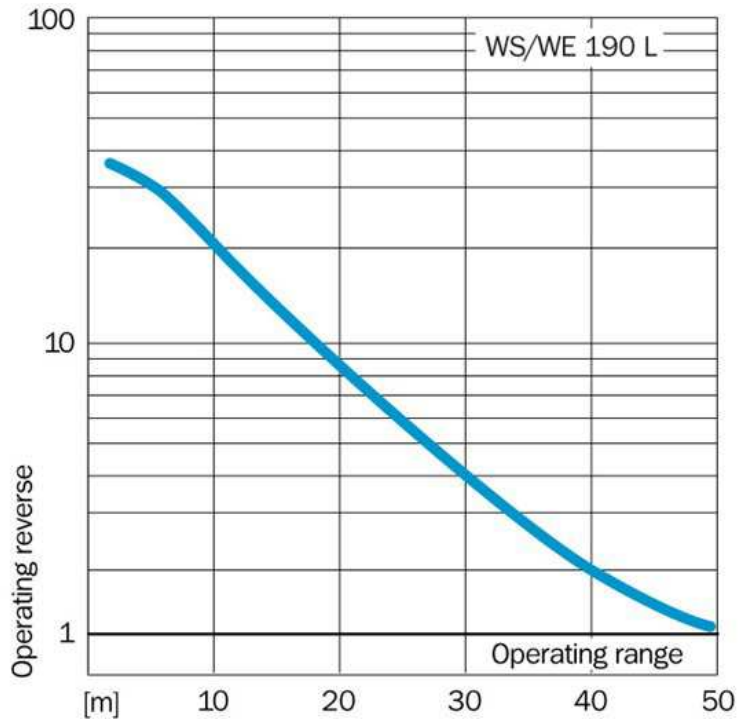

Characteristic curve

Sensing range diagram