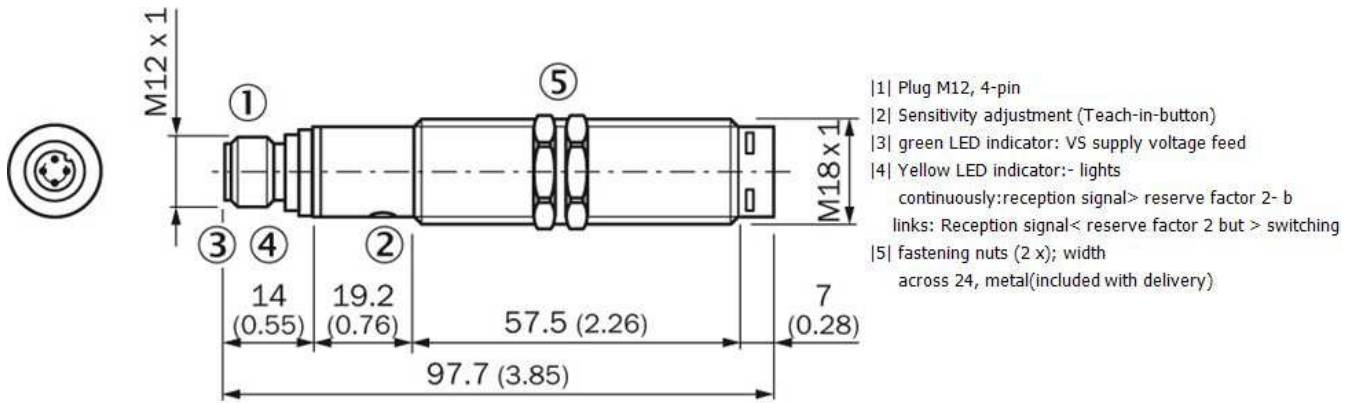

Dimensional drawing