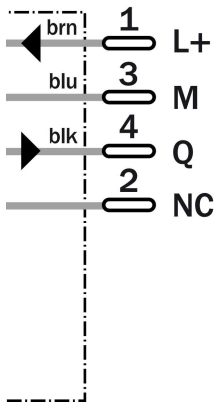

Photoelectric sensors
Energetic, Photoelectric proximity sensor

VTE18L-3F324

Model Name > [VTE18L-3F324](#)
Part No. > [6027594](#)

Product features

Sensing range min ... max::	0 mm ... 400 mm, 5 mm ... 300 mm
Type of light:	Laser, red light
Light spot diameter:	Approx. 0.1 mm at 100 mm (= focus), approx. 5.0 mm at 200 mm, approx. 8.0 mm at 300 mm
Laser:	Laser, red light
Sensing range max.:	0 mm ... 400 mm, 5 mm ... 300 mm
Wave length:	650 nm
Optical axis:	axial

Technical data

Design::	Cylinder with thread
Dimensions (W x H x D):	97.7 mm
Supply voltage min ... max::	DC 10 ... 30 V
Ripple:	≤ 10 %
Power consumption:	≤ 30 mA
Output type:	PNP, Q
Switching mode:	Light switching
Output current max.:	≤ 100 mA
Response time::	≤ 0.625 ms
Switching frequency:	800 Hz
Connection type:	Connector, M12, 4-pin
Circuit protection:	V _S connections reverse-polarity protected/In-/outputs short-circuit protected/Interference suppression/Outputs overcurrent and short-circuit protected
Enclosure rating::	IP 67
Ambient operation temperature, min ... max::	-15 °C ... +55 °C
Ambient storage temperature, min ... max:	-25 °C ... +70 °C
Housing material:	Brass nickel-plated, plastic
Series:	V18 Laser
Optics material:	PC with protective glass pane
Thread size:	M18 x 1

Dimensional drawing

Adjustment possible

Connection type

Connection diagram

Australia

Phone +61 3 9457 0600
1800 33 48 02 – tollfree
E-Mail sales@sick.com.au

Belgium/Luxembourg

Phone +32 (0)2 466 55 66
E-Mail info@sick.be