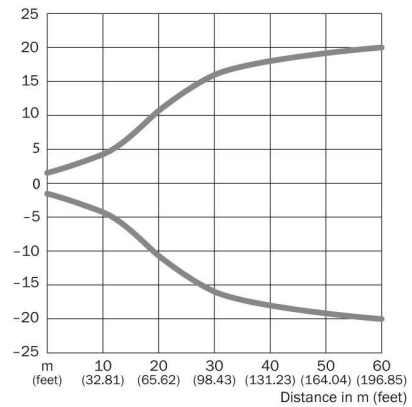

Light spot diameter