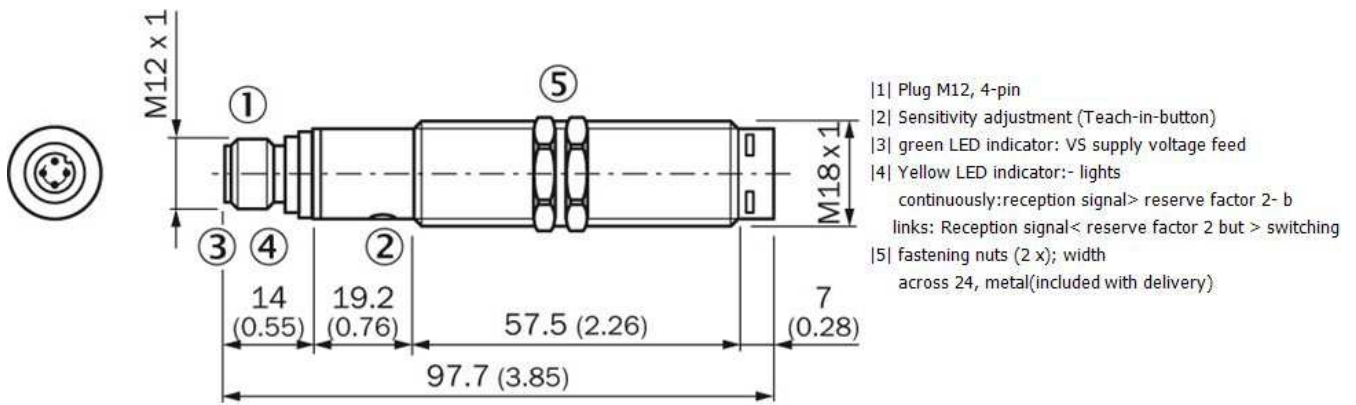

Dimensional drawing