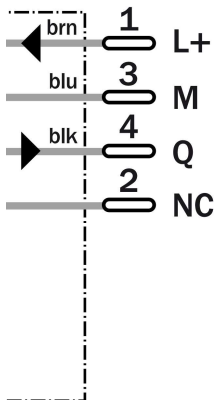

Photoelectric sensors  
Through-beam photoelectric sensor

VSE18L-3P324

**Model Name** > [VSE18L-3P324](#)  
**Part No.** > [6027938](#)

### Product features

Sensing range min ... max::	0 m ... 50 m, 0 m ... 60 m
Type of light:	Laser, red light
Light spot diameter:	approx. 40 mm at 50 m distance
Laser:	Laser, red light
Sensing range max.:	0 m ... 50 m, 0 m ... 60 m
Wave length:	650 nm
Optical axis:	axial

### Technical data

Design::	Cylinder with thread
Dimensions (W x H x D):	97.7 mm
Supply voltage min ... max.:	DC 10 ... 30 V
Ripple:	≤ 10 %
Power consumption:	≤ 25 mA
Output type:	PNP, Q
Switching mode:	Dark-switching
Output current max.:	≤ 100 mA
Response time.:	≤ 0.5 ms
Switching frequency:	1,000 Hz
Connection type:	Connector, M12, 4-pin
Circuit protection:	V <sub>S</sub> connections reverse-polarity protected/In-/outputs short-circuit protected/Interference suppression/Outputs overcurrent and short-circuit protected
Enclosure rating.:	IP 67
Ambient operation temperature, min ... max.:	-15 °C ... +55 °C
Ambient storage temperature, min ... max.:	-25 °C ... +70 °C
Housing material:	Brass nickel-plated, plastic
Series:	V18 Laser
Optics material:	PC with protective glass pane
Thread size:	M18 x 1

**Dimensional drawing**

**Adjustment possible**

**Connection type**

**Connection diagram**

**Light spot diameter**

**Australia**

Phone +61 3 9457 0600  
1800 33 48 02 – tollfree  
E-Mail sales@sick.com.au

**Belgium/Luxembourg**