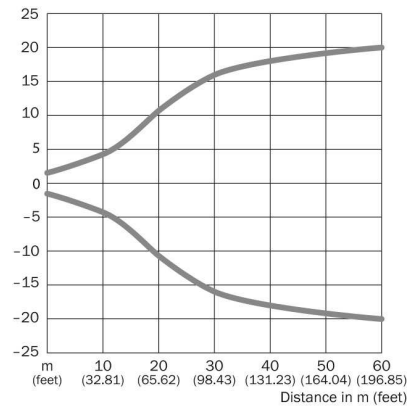

Photoelectric sensors
Through-beam photoelectric sensor

VSE18L-3P344

Model Name > [VSE18L-3P344](#)
Part No. > [6027939](#)

Product features

Sensing range min ... max::	0 m ... 50 m, 0 m ... 60 m
Type of light:	Laser, red light
Light spot diameter:	approx. 40 mm at 50 m distance
Laser:	Laser, red light
Sensing range max.:	0 m ... 50 m, 0 m ... 60 m
Wave length:	650 nm
Optical axis:	radial

Technical data

Design::	Cylinder with thread
Dimensions (W x H x D):	107.7 mm
Supply voltage min ... max.:	DC 10 ... 30 V
Ripple:	≤ 10 %
Power consumption:	≤ 25 mA
Output type:	PNP, Q
Switching mode:	Dark-switching
Output current max.:	≤ 100 mA
Response time.:	≤ 0.5 ms
Switching frequency:	1,000 Hz
Connection type:	Connector, M12, 4-pin
Circuit protection:	V _S connections reverse-polarity protected/In-/outputs short-circuit protected/Interference suppression/Outputs overcurrent and short-circuit protected
Enclosure rating.:	IP 67
Ambient operation temperature, min ... max.:	-15 °C ... +55 °C
Ambient storage temperature, min ... max.:	-25 °C ... +70 °C
Housing material:	Brass nickel-plated, plastic
Series:	V18 Laser
Optics material:	PC with protective glass pane
Thread size:	M18 x 1

Dimensional drawing

Adjustment possible

Connection type

Connection diagram

Light spot diameter

Australia

Phone +61 3 9457 0600
1800 33 48 02 – tollfree
E-Mail sales@sick.com.au

Belgium/Luxembourg