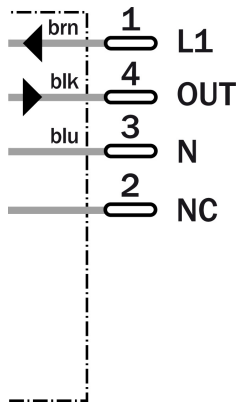

Photoelectric sensors
Through-beam photoelectric sensor

VSE18L-3P344

Model Name > [VSE18L-3P344](#)
Part No. > [6027939](#)

Product features

Sensing range min ... max::	0 m ... 50 m, 0 m ... 60 m
Type of light:	Laser, red light
Light spot diameter:	approx. 40 mm at 50 m distance
Laser:	Laser, red light
Sensing range max.:	0 m ... 50 m, 0 m ... 60 m
Wave length:	650 nm
Optical axis:	radial

Technical data

Design::	Cylinder with thread
Dimensions (W x H x D):	107.7 mm
Supply voltage min ... max.:	DC 10 ... 30 V
Ripple:	≤ 10 %
Power consumption:	≤ 25 mA
Output type:	PNP, Q
Switching mode:	Dark-switching
Output current max.:	≤ 100 mA
Response time.:	≤ 0.5 ms
Switching frequency:	1,000 Hz
Connection type:	Connector, M12, 4-pin
Circuit protection:	V _S connections reverse-polarity protected/In-/outputs short-circuit protected/Interference suppression/Outputs overcurrent and short-circuit protected
Enclosure rating.:	IP 67
Ambient operation temperature, min ... max.:	-15 °C ... +55 °C
Ambient storage temperature, min ... max.:	-25 °C ... +70 °C
Housing material:	Brass nickel-plated, plastic
Series:	V18 Laser
Optics material:	PC with protective glass pane
Thread size:	M18 x 1

Dimensional drawing

Adjustment possible

Connection type

Connection diagram

Light spot diameter

Australia

Phone +61 3 9457 0600
1800 33 48 02 – tollfree
E-Mail sales@sick.com.au

Belgium/Luxembourg