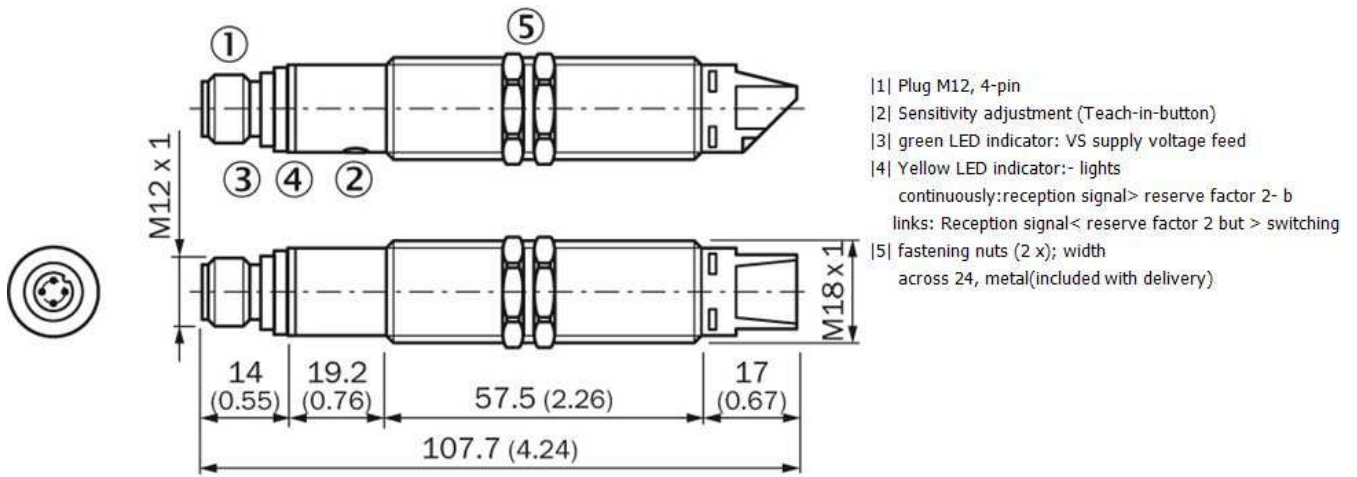

Dimensional drawing