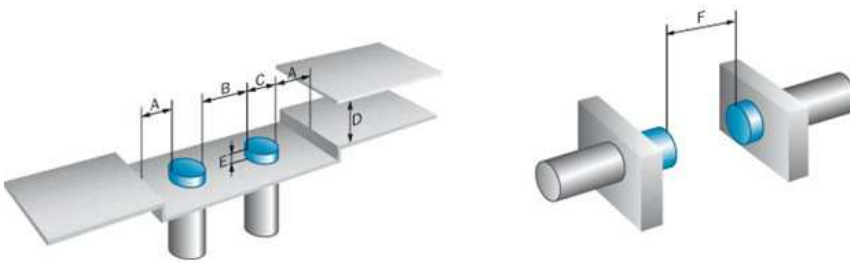

Cable material:	PVC
Conductor cross-section:	0.14 mm²
Short-circuit protection:	✓
Reverse polarity protection:	✓
Power-up pulse protection:	✓
Shock and vibration resistance:	30 g, 11 ms/10 ... 55 Hz, 1 mm
Ambient temperature operation:	-25 °C ... 70 °C
Housing material:	Metal, Nickel-plated brass
Housing cap material:	Plastic
Housing length:	45 mm
Thread length:	30.2 mm
Tightening torque, max.:	4 Nm

1) Of V_S 2) At I_a max 3) Without load 4) U_b and T_a constant 5) Of S_r

Installation note

A:	3.25 mm
B:	8 mm
C:	8 mm
D:	6 mm
E:	0 mm
F:	16 mm
Remark:	Associated graphic see "Installation"

Installation note