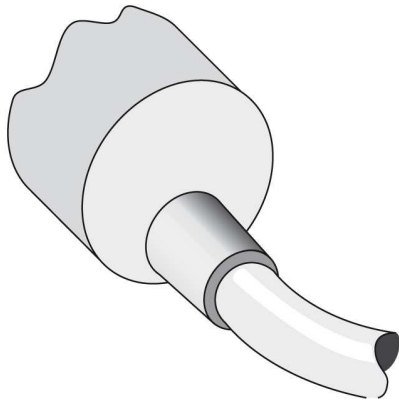

Connection type