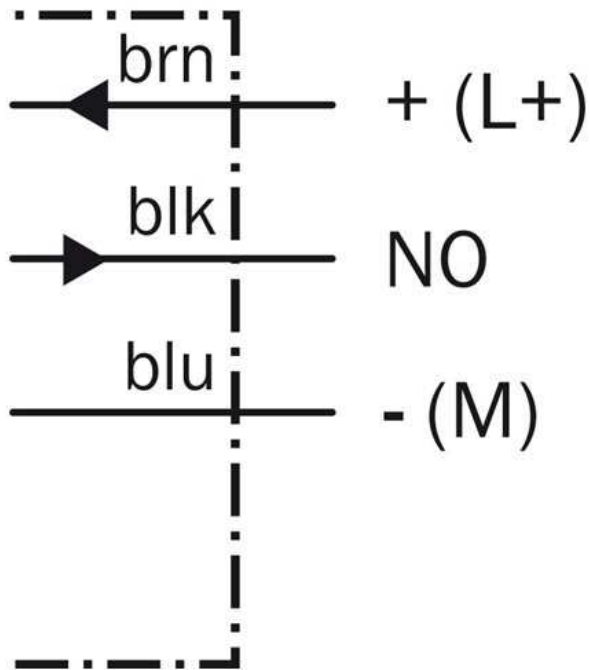

Connection diagram