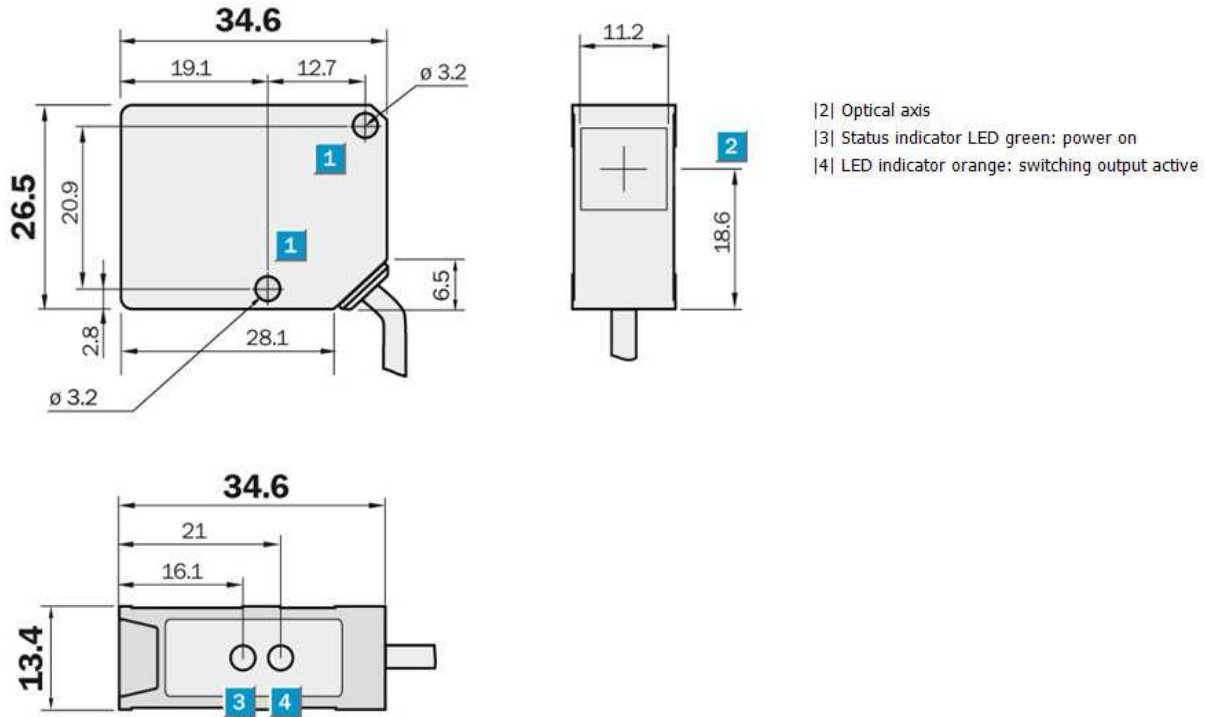

**Features**

Sensor/detection principle:	Photoelectric retro-reflective sensor
Dimensions (W x H x D):	13.4 mm x 26.5 mm x 34.6 mm
Housing design (light emission):	Rectangular
Sensing range max.:	0 m ... 10 m
Sensing range:	0 m ... 7 m
Type of light:	Visible red light
Light source:	Laser <sup>1)</sup>
Light spot (distance):	2 mm (2 m)
Laser class:	2 (IEC 60 825-1/C.D.R.H.)
XXX:	26 mm x 0.5 mm (200 mm)

<sup>1)</sup> Average service life 50,000 h at Ta = +25 °C

**Mechanics/electronics**

Electrical connection::	Cable with connector, 2 m <sup>1) 2)</sup>
Cable material:	PVC/PBT
Protection class:	III
Polarisation filter:	✓
Housing material:	PC
Optics material:	PMMA
Enclosure rating:	IP 67
Items supplied:	P41F reflector

**Dimensional drawing**