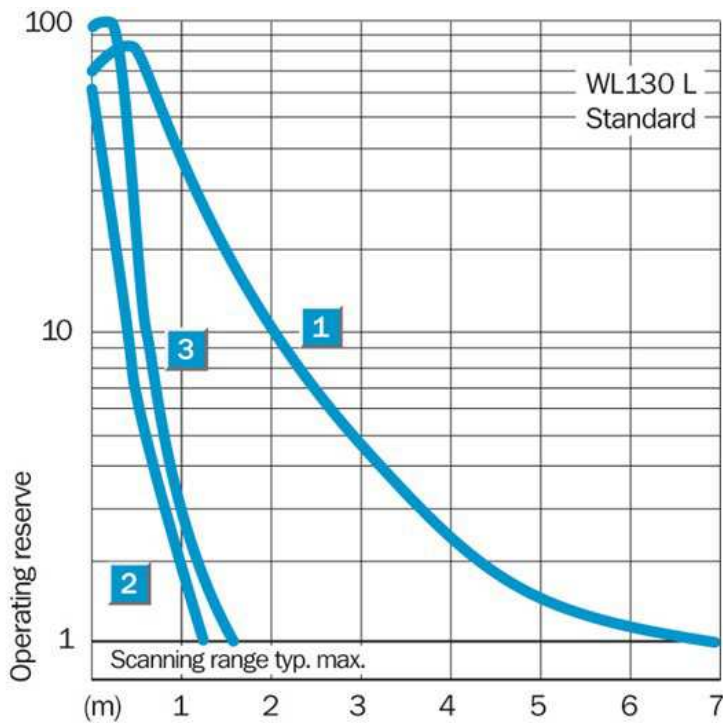

**Features**

Sensor/detection principle:	Photoelectric retro-reflective sensor
Dimensions (W x H x D):	13.4 mm x 26.5 mm x 34.6 mm
Housing design (light emission):	Rectangular
Sensing range max.:	0 m ... 10 m
Sensing range:	0 m ... 7 m
Type of light:	Visible red light
Light source:	Laser <sup>1)</sup>
Light spot (distance):	2 mm (2 m)
Laser class:	2 (IEC 60 825-1/C.D.R.H.)
XXX:	26 mm x 0.5 mm (200 mm)

<sup>1)</sup> Average service life 50,000 h at Ta = +25 °C

**Mechanics/electronics**

Electrical connection::	Cable with connector, 2 m <sup>1) 2)</sup>
Cable material:	PVC/PBT
Protection class:	III
Polarisation filter:	✓
Housing material:	PC
Optics material:	PMMA
Enclosure rating:	IP 67
Items supplied:	P41F reflector

**Dimensional drawing**

### Characteristic curve