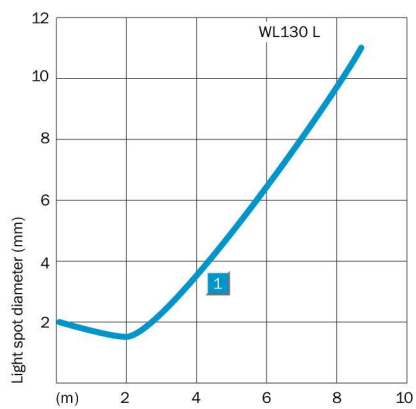

Light spot size