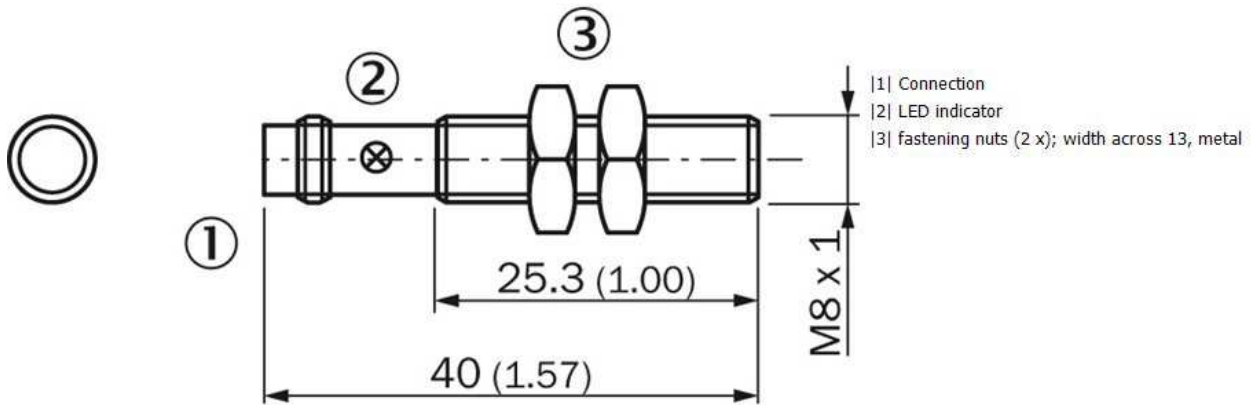

Dimensional drawing