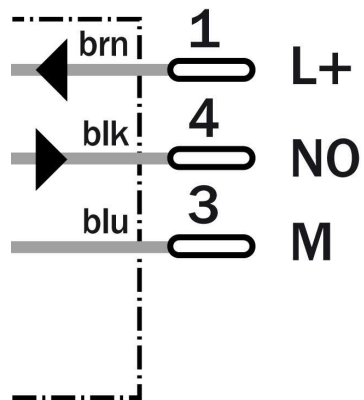

Inductive proximity sensors
Inductive sensor, DC 3-wire

IM08-1B5NS-VTK

Model Name > [IM08-1B5NS-VTK](#)
Part No. > [6033035](#)

Product features

Series:	IM08
Max. sensing range:	1.5 mm
Installation in metal:	Flush
Output type:	NPN
Output function:	Normally open
Switching frequency:	3,000 Hz
Connection type:	Connector, M8, 3-pin

Technical data

Design::	Cylinder with thread
Thread size:	M8 x 1
Length::	40 mm
Supply voltage::	DC 10 ... 30 V
Ripple:	≤ 10 %
Voltage drop:	1.2 ¹⁾
Power consumption:	≤ 10 mA
Continuous current::	200
Time delay before availability::	≤ 5 ms
Hysteresis min ... max (of sr)::	1 20
Repeatability:	≤ 5 % (Ub and Ta constant) ²⁾
Temperature drift (of sr)::	± 10 %
EMC:	According to EN 60947-5-2
Short-circuit protection (pulsed)::	1
Reverse polarity protection:	1
Power-up pulse protection:	1
Ambient temperature min ... max::	-25 °C ... +70 °C
Housing material:	Stainless steel
Max. tightening torque:	11 Nm
Enclosure rating::	IP 67 ³⁾

¹⁾ At I_a max ²⁾ Of sr ³⁾ According to EN 60529

Dimensional drawing

All dimensions in mm (inch)

Connection type

Connection diagram

Australia

Phone +61 3 9457 0600
1800 33 48 02 – tollfree
E-Mail sales@sick.com.au