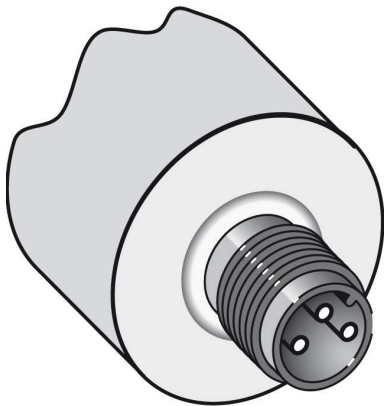

Connection type