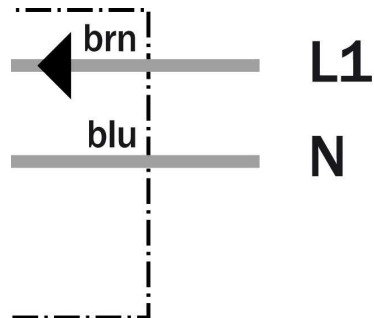

Anschluss-Schema