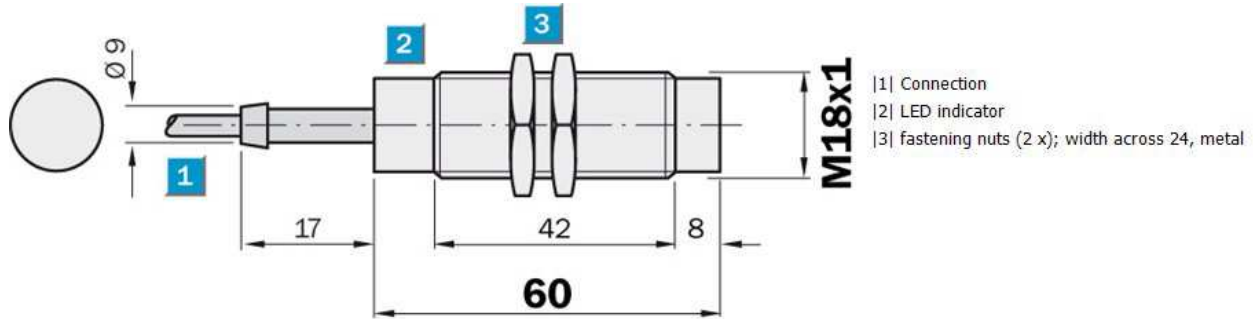

1) At la max, Vs max 2) Of sr 3) According to EN 60529

Massbild