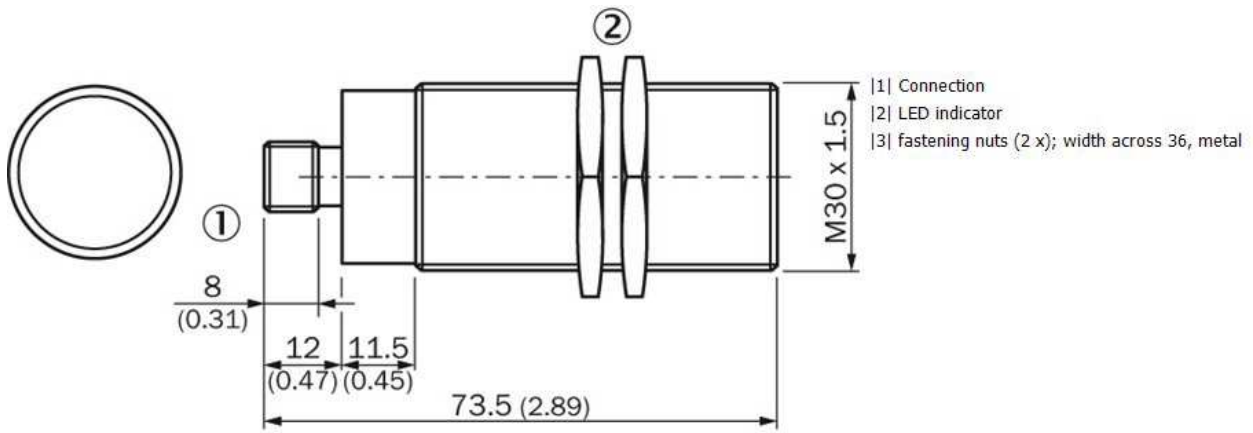

### Product features

Series:	IM30
Max. sensing range:	20 mm
Installation in metal:	Quasi-flush
Output function:	Analog
Switching frequency:	200 Hz
Connection type:	Connector, M12, 4-pin

---

### Technical data

Design::	Cylinder with thread
Thread size:	M30 x 1.5
Length::	73.5 mm
Supply voltage::	DC 15 ... 30 V
Ripple:	≤ 20 %
Time delay before availability::	≤ 50 ms
Temperature drift (of sr)::	± 10 %
EMC:	According to EN 60947-5-2
Short-circuit protection (pulsed)::	1
Reverse polarity protection:	1
Power-up pulse protection:	1
Ambient temperature min ... max::	-25 °C ... +70 °C
Housing material:	Brass, chrome-plated, plastic
Max. tightening torque:	70 Nm
Enclosure rating::	IP 67 <sup>1)</sup>

## Dimensional drawing

All dimensions in mm (inch)