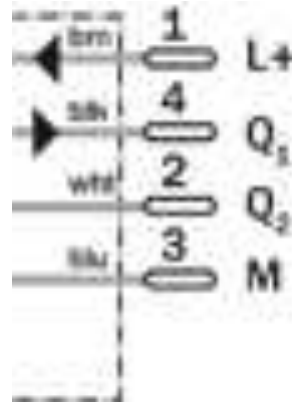

Connection diagram