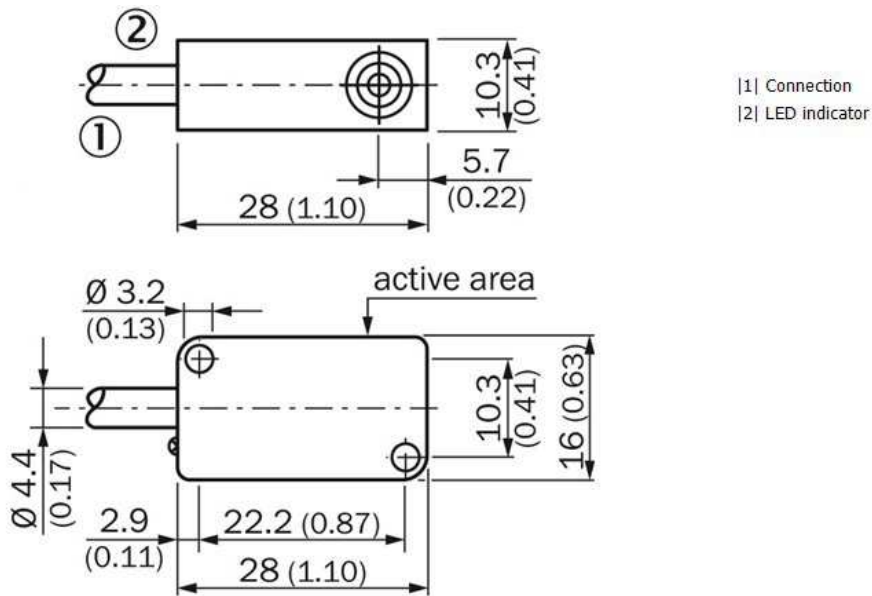

Dimensional drawing

All dimensions in mm (inch)