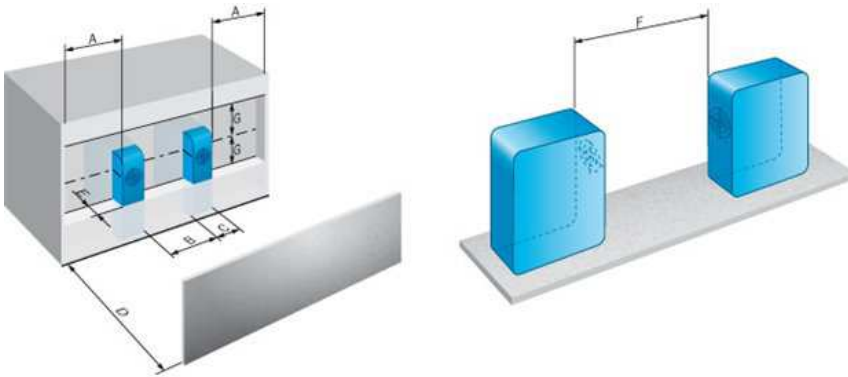

Installation note