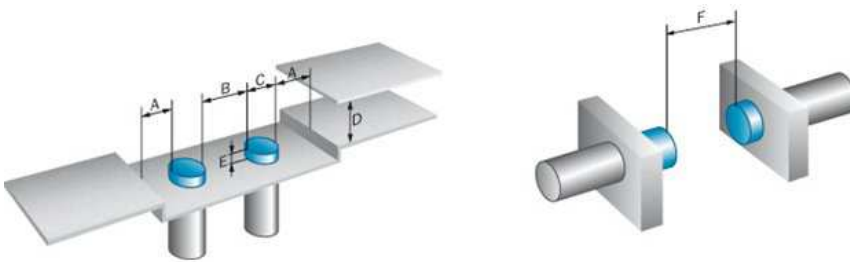

Cable material:	PUR
Conductor cross-section:	0.14 mm²
Short-circuit protection:	✓
Reverse polarity protection:	✓
Power-up pulse protection:	✓
Shock and vibration resistance:	30 g, 11 ms/10 ... 55 Hz, 1 mm
Ambient temperature operation:	-25 °C ... 70 °C
Housing material:	Metal, Nickel-plated brass
Housing cap material:	Plastic
Housing length:	45 mm
Thread length:	36.2 mm
Tightening torque, max.:	4 Nm

1) At I_a max 2) Without load 3) U_b and T_a constant 4) Of Sr

Installation note

A:	8 mm
B:	16 mm
C:	8 mm
D:	7.5 mm
E:	4 mm
F:	20 mm
Remark:	Associated graphic see "Installation"

Installation note