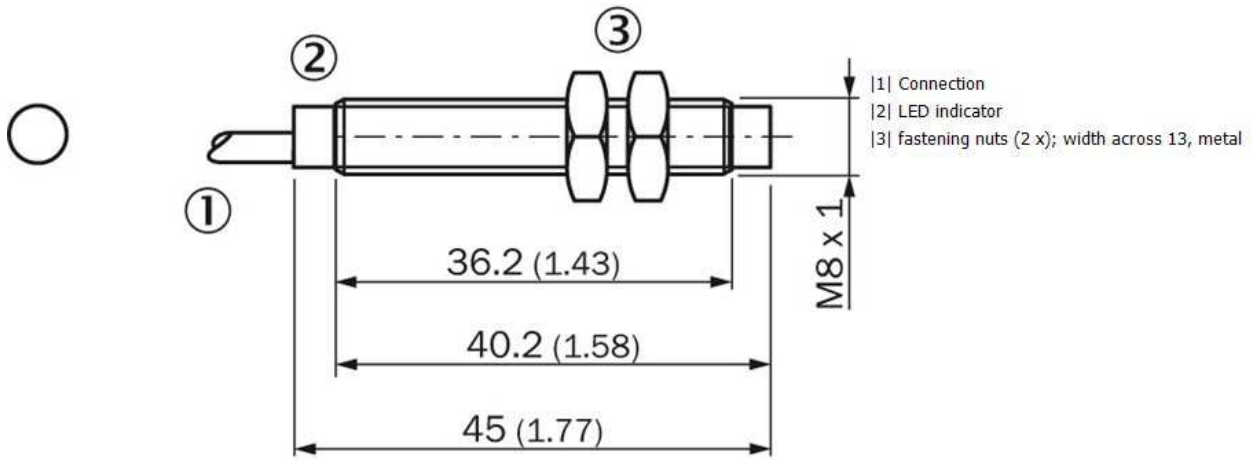

Dimensional drawing