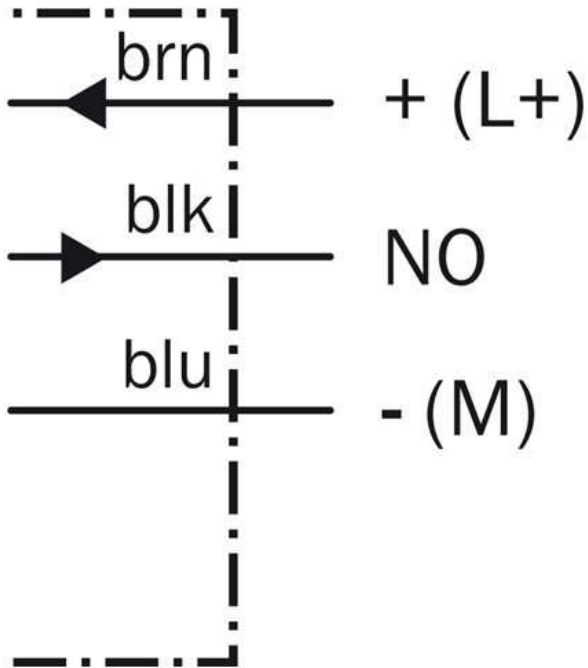

Connection diagram