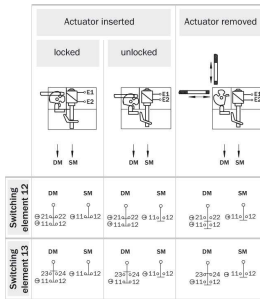

Number of N/O door monitoring contacts: 0
Number of N/C door monitoring contacts: 0
Mechanical life: 2* 1E 06 switching cycles
Usage category: AC-15/DC-13 (IEC 60947-5-1)
Rated operating current (voltage): 4 A (230 V AC)
4 A (24 V DC)
Solenoid operating voltage: 24 V DC
Electrical connection: Cable gland, 1 x M20
Weight: 0.48 kg

Switching elements