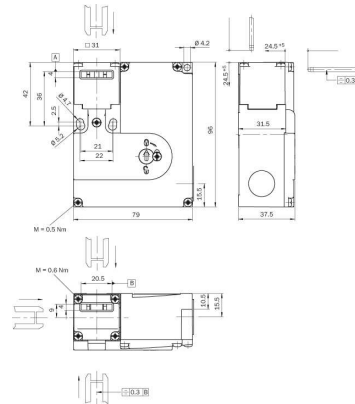

Dimensional drawing