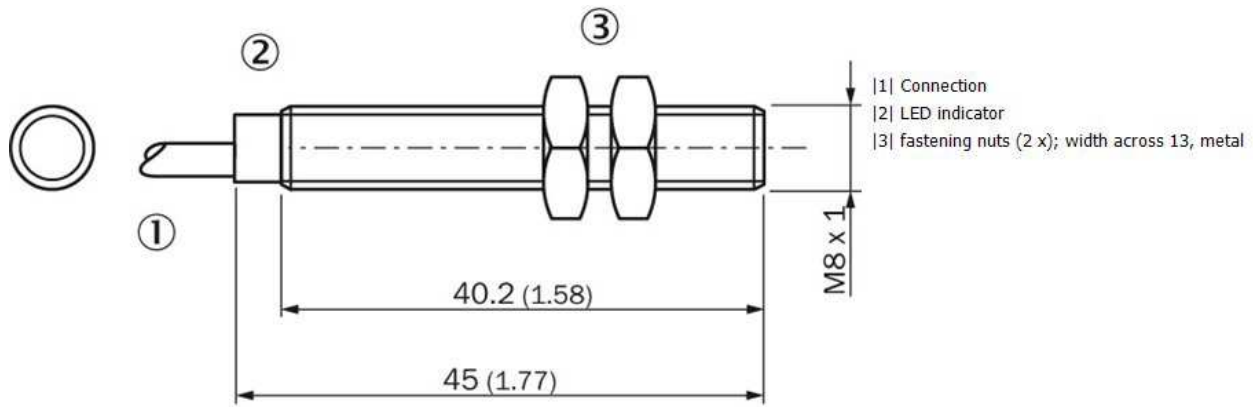

Dimensional drawing