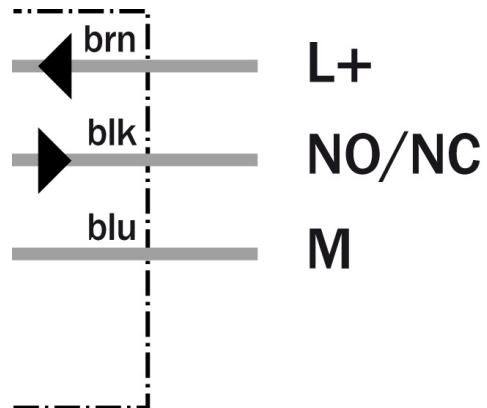

Technical data

Design::	Cylinder with thread
Thread size:	M8 x 1
Length::	40.2 mm
Supply voltage::	DC 10 ... 30 V
Ripple:	≤ 10 % ¹⁾
Voltage drop:	2 ²⁾
Power consumption:	≤ 20 mA
Continuous current::	200
Time delay before availability::	≤ 100 ms
Hysteresis min ... max (of sr)::	2 15
Repeatability:	≤ 5 % (U _b and T _a constant) ³⁾
Temperature drift (of sr)::	± 10 %
EMC:	According to EN 60947-5-2
Short-circuit protection (pulsed)::	1
Reverse polarity protection:	1
Power-up pulse protection:	1
Ambient temperature min ... max::	-25 °C ... +70 °C
Housing material:	Stainless steel V2A
Max. tightening torque:	4 Nm
Enclosure rating::	IP 67 ⁴⁾

¹⁾ Of U_b ²⁾ At I_a max ³⁾ Of sr ⁴⁾ According to EN 60529

Dimensional drawing

All dimensions in mm (inch)

Connection type

Connection diagram

Australia

Phone +61 3 9457 0600
1800 33 48 02 – tollfree
E-Mail sales@sick.com.au