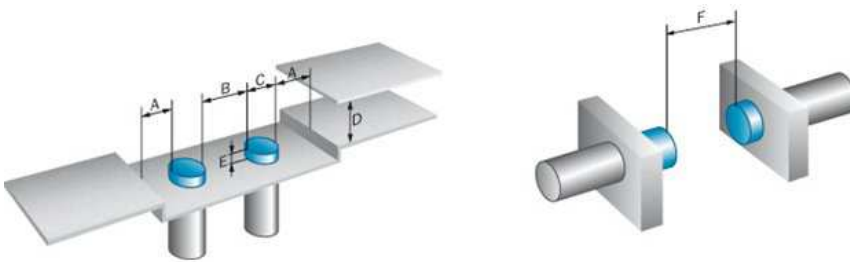

Cable material:	PVC
Conductor cross-section:	0.14 mm²
Short-circuit protection:	✓
Reverse polarity protection:	✓
Power-up pulse protection:	✓
Shock and vibration resistance:	30 g, 11 ms/10 ... 55 Hz, 1 mm
Ambient temperature operation:	-25 °C ... 80 °C
Housing material:	Stainless steel, Stainless steel
Housing cap material:	Plastic
Housing length:	45 mm
Thread length:	40.2 mm
Tightening torque, max.:	4 Nm

1) Of V_S 2) At I_a max 3) Without load 4) U_b and T_a constant 5) Of S_r

Installation note

A:	3.25 mm
B:	8 mm
C:	8 mm
D:	6 mm
E:	0 mm
F:	16 mm
Remark:	Associated graphic see "Installation"

Installation note