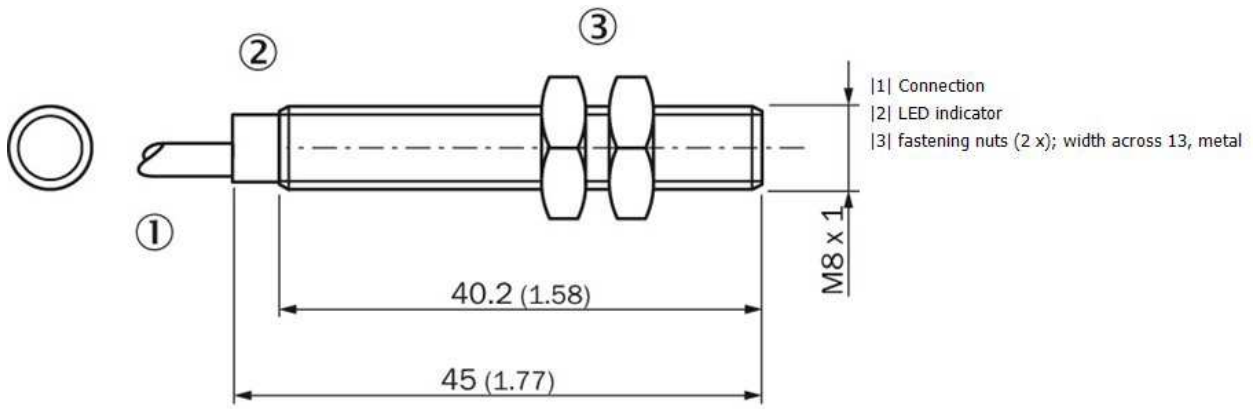

Dimensional drawing