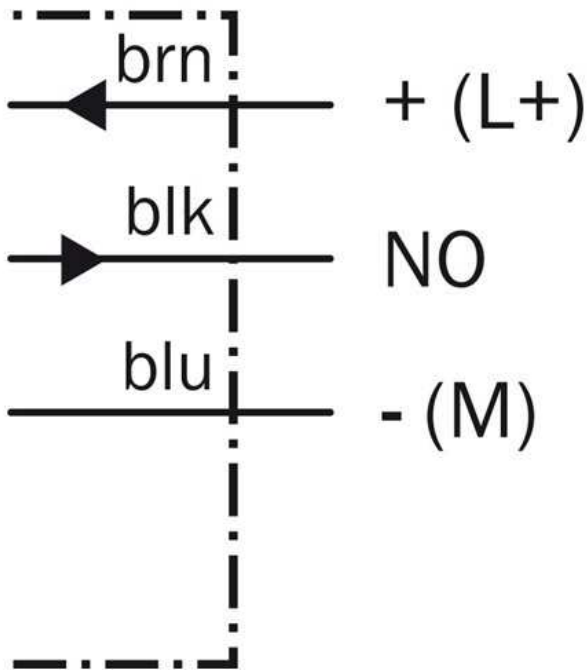

Connection diagram